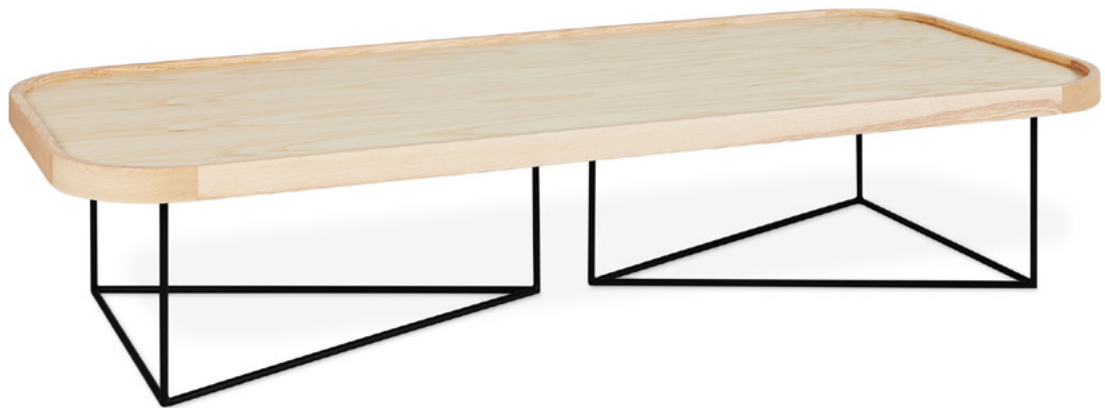

## Porter Rectangular Coffee Table **NEW**

**Gus\***

**MATERIAL** > Solid Walnut or Ash

**BASE** > Solid Metal Rod Base

The Rectangular Porter Coffee Table offers an expansive, low-profile surface with refined, modern elements. It features a veneered wood top and a raised, solid wood edge detail with rounded corners. The eye-catching base features an architectural arrangement of two, powder-coated metal triangles. Part of the Porter Series, it is designed to nest with the Porter End Table.