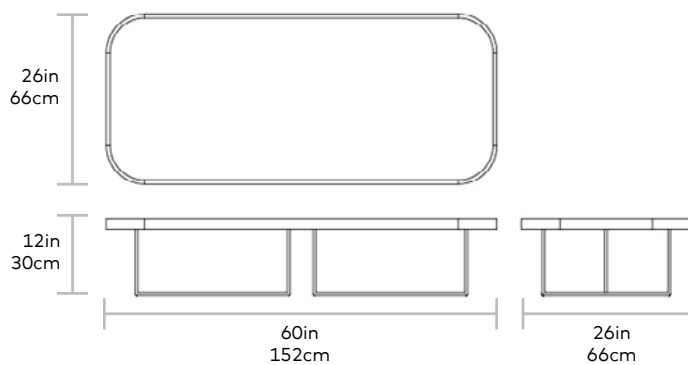

## Porter Rectangular Coffee Table **NEW**

**Gus\***

**MATERIAL** > Solid Walnut or Ash

**BASE** > Solid Metal Rod Base

The Rectangular Porter Coffee Table offers an expansive, low-profile surface with refined, modern elements. It features a veneered wood top and a raised, solid wood edge detail with rounded corners. The eye-catching base features an architectural arrangement of two, powder-coated metal triangles. Part of the Porter Series, it is designed to nest with the Porter End Table.