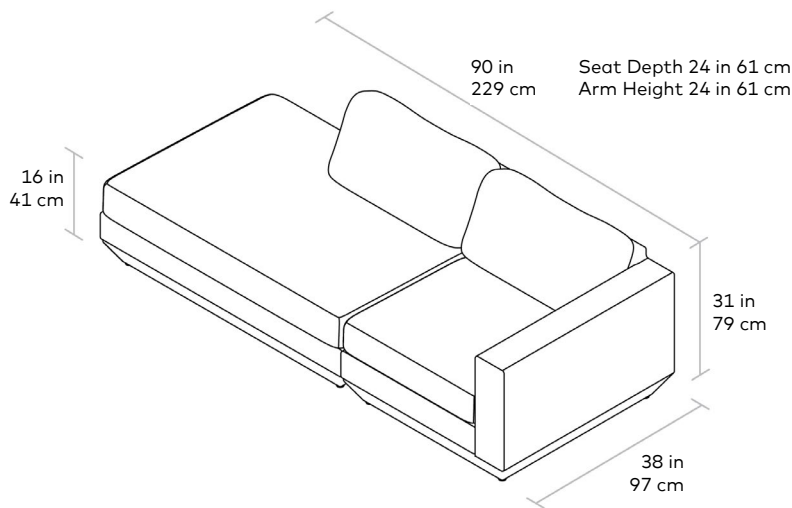

Podium Modular 2PC Lounge Sofa NEW

UPHOLSTERY > Fabric

The Podium Modular Collection is an adaptable seating system that brings modern elegance and luxurious comfort to any space. The Podium features seven core components (Right Arm, Left Arm, Armless, Corner, Ottoman, Left Lounge and Right Lounge) that can be arranged in unlimited configurations to suit any vision or layout. Components can then be easily reconfigured or added later to adapt to your evolving lifestyle. Each component showcases a relaxed silhouette inspired by 1970's Modernism: a low and deep sit created by plush seat and back cushions (filled with eco-friendly synthetic down derived from recycled water bottles), and an attractive, subtly angled, chamfered base. The frames are constructed with kiln-dried 100% FSC®-Certified hardwood in support of responsible forest management.