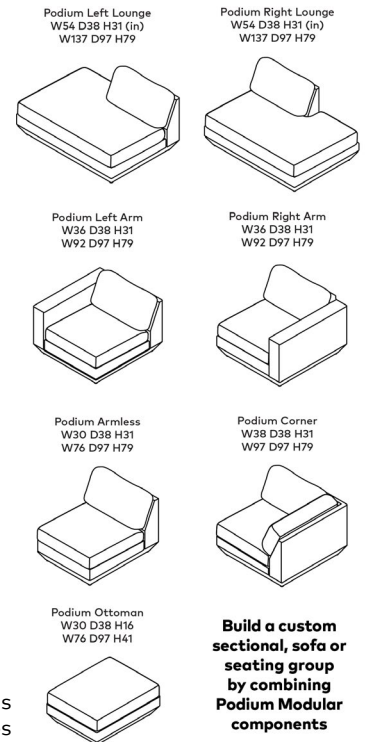

Podium Modular 2PC Lounge Sofa NEW

UPHOLSTERY > Fabric

The Podium Modular Collection is an adaptable seating system that brings modern elegance and luxurious comfort to any space. The Podium features seven core components (Right Arm, Left Arm, Armless, Corner, Ottoman, Left Lounge and Right Lounge) that can be arranged in unlimited configurations to suit any vision or layout. Components can then be easily reconfigured or added later to adapt to your evolving lifestyle. Each component showcases a relaxed silhouette inspired by 1970's Modernism: a low and deep sit created by plush seat and back cushions (filled with eco-friendly synthetic down derived from recycled water bottles), and an attractive, subtly angled, chamfered base. The frames are constructed with kiln-dried 100% FSC®-Certified hardwood in support of responsible forest management.