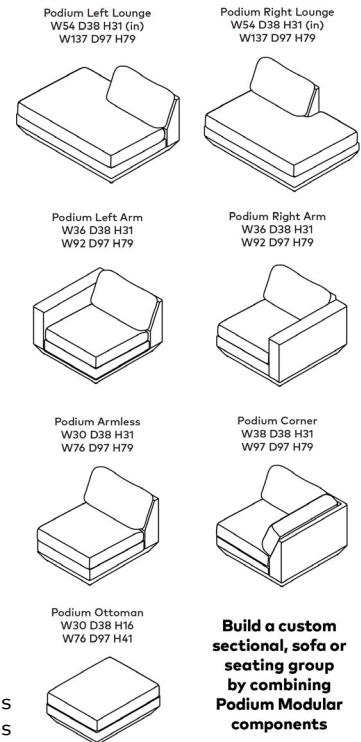

# Podium Modular 4PC Lounge Sectional A NEW

## UPHOLSTERY > Fabric

The Podium Modular Collection is an adaptable seating system that brings modern elegance and luxurious comfort to any space. The Podium features seven core components (Right Arm, Left Arm, Armless, Corner, Ottoman, Left Lounge and Right Lounge) that can be arranged in unlimited configurations to suit any vision or layout. Components can then be easily reconfigured or added later to adapt to your evolving lifestyle. Each component showcases a relaxed silhouette inspired by 1970's Modernism: a low and deep sit created by plush seat and back cushions (filled with eco-friendly synthetic down derived from recycled water bottles), and an attractive, subtly angled, chamfered base. The frames are constructed with kiln-dried 100% FSC®-Certified hardwood in support of responsible forest management.