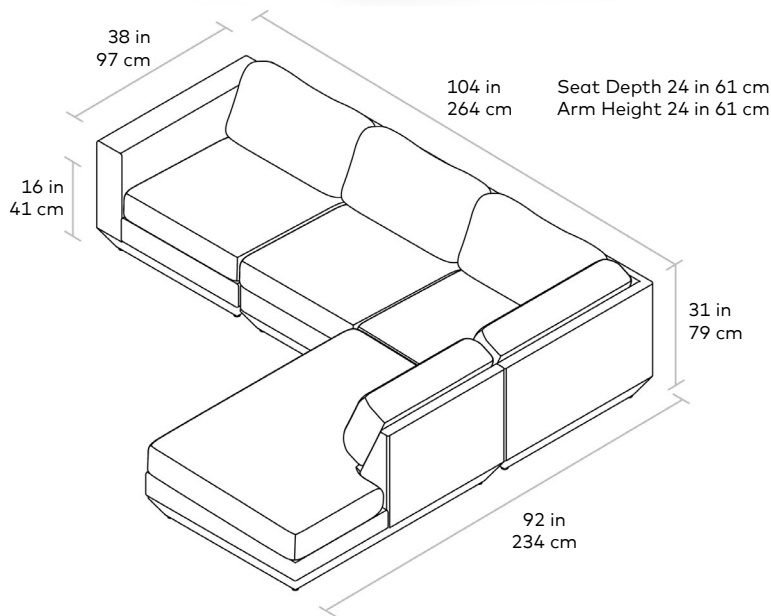

# Podium Modular 4PC Lounge Sectional A NEW

## UPHOLSTERY > Fabric

The Podium Modular Collection is an adaptable seating system that brings modern elegance and luxurious comfort to any space. The Podium features seven core components (Right Arm, Left Arm, Armless, Corner, Ottoman, Left Lounge and Right Lounge) that can be arranged in unlimited configurations to suit any vision or layout. Components can then be easily reconfigured or added later to adapt to your evolving lifestyle. Each component showcases a relaxed silhouette inspired by 1970's Modernism: a low and deep sit created by plush seat and back cushions (filled with eco-friendly synthetic down derived from recycled water bottles), and an attractive, subtly angled, chamfered base. The frames are constructed with kiln-dried 100% FSC®-Certified hardwood in support of responsible forest management.