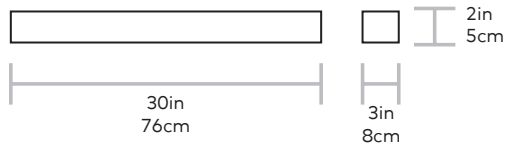

Fruit Trough

MATERIAL > Stainless Steel

Originally designed as an accessory to store and display fruit, this versatile, watertight vessel also works well as a simple indoor/outdoor planter for succulents or herbs.