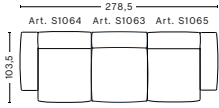

DIMENSIONS

W256,5 x D103,5 x H67 cm
Seat H37 cm

2,5 SEATER COMBINATION 2 LOW ARMREST | RIGHT

DIMENSIONS

W256,5 x D103,5 x H67 cm
Seat H37 cm

2,5 SEATER COMBINATION 3 LOW ARMREST | LEFT

DIMENSIONS

W256,5 x D135,5 x H67 cm
Seat H37 cm

2,5 SEATER COMBINATION 3 LOW ARMREST | RIGHT

DIMENSIONS

W256,5 x D135,5 x H67 cm
Seat H37 cm

FABRIC GROUPS

1 | Linara, Random Fade, Mode, Metaphor, Lint, Swarm, Atlas 2 | Steelcut, Steelcut Trio, Melange Nap, Lola, Olavi by HAY, Flamiber, Fairway, Linen Grid 3 | Beck, Divina, Divina Melange, Divina MD, Ruskin, Roden, DOT 1682, Re-wool 4 | Hallingdal, Lila, Raas, Bolgheri 5 | Sierra, Balder 6 | Sense, Vidar, Nevada, California, Coda

COMBINATIONS

3 SEATER COMBINATION 1 LOW ARMREST

DIMENSIONS

W278,5 x D103,5 x H67 cm
Seat H37 cm

3 SEATER COMBINATION 3 LOW ARMREST | LEFT

DIMENSIONS

W314 x D135,5 x H67 cm
Seat H37 cm

3 SEATER COMBINATION 3 LOW ARMREST | RIGHT