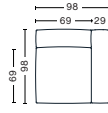

DIMENSIONS
 W102 x D103,5 x H67 cm
 Seat H37 cm
 Armrest W29 x H67 cm
 Foam option

S1063 | NARROW | MIDDLE

DIMENSIONS
 W74,5 x D103,5 x H67 cm
 Seat H37 cm
 Foam option

S1964 | LOW ARMREST | WIDE | LEFT END

DIMENSIONS
 W119 x D103,5 x H67 cm
 Seat H37 cm
 Armrest W29 x H67 cm
 Foam option

S1965 | LOW ARMREST | WIDE | RIGHT END

DIMENSIONS
 W119 x D103,5 x H67 cm
 Seat H37 cm
 Armrest W29 x H67 cm
 Foam option

S1963 | WIDE | MIDDLE

DIMENSIONS
 W91,5 x D103,5 x H67 cm
 Seat H37 cm
 Foam option

S1862 | CORNER | LEFT END

DIMENSIONS
 W98 x D98 x H67 cm
 Seat H37 cm
 Armrest W29 x H67 cm
 Foam option

S1861 | CORNER | RIGHT END

DIMENSIONS
 W98 x D98 x H67 cm
 Seat H37 cm
 Armrest W29 x H67 cm
 Foam option

*Please contact our sales department if connecting two chaise longue modules

FABRIC GROUPS

1 | Linara, Random Fade, Mode, Metaphor, Lint, Swarm, Atlas 2 | Steelcut, Steelcut Trio, Melange Nap, Lola, Olavi by HAY, Flamiber, Fairway, Linen Grid 3 | Beck, Divina, Divina Melange, Divina MD, Ruskin, Roden, DOT 1682, Re-wool 4 | Hallingdal, Lila, Raas, Bolgheri 5 | Sierra, Balder 6 | Sense, Vidar, Nevada, California, Coda