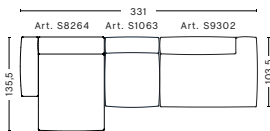

3 SEATER COMBINATION 4 LOW ARMREST | LEFT

DIMENSIONS

W331 x D135,5 x H67 cm
Seat H37 cm