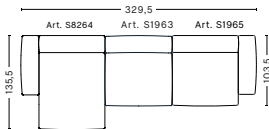

COMBINATIONS

3 SEATER COMBINATION 9 LOW ARMREST | LEFT

DIMENSIONS

W278,5 x D135,5 x H67 cm
Seat H37 cm

3 SEATER COMBINATION 9 LOW ARMREST | RIGHT

DIMENSIONS

W278,5 x D135,5 x H67 cm
Seat H37 cm

3 SEATER COMBINATION 10 LOW ARMREST | LEFT

DIMENSIONS

W312,5 x D135,5 x H67 cm
Seat H37 cm

3 SEATER COMBINATION 10 LOW ARMREST | RIGHT

DIMENSIONS

W312,5 x D135,5 x H67 cm
Seat H37 cm

3 SEATER COMBINATION 11 LOW ARMREST | LEFT

DIMENSIONS

W329,5 x D135,5 x H67 cm
Seat H37 cm

3 SEATER COMBINATION 11 LOW ARMREST | RIGHT

DIMENSIONS

W329,5 x D135,5 x H67 cm
Seat H37 cm

FABRIC GROUPS

1 | Linara, Random Fade, Mode, Metaphor, Lint, Swarm, Atlas 2 | Steelcut, Steelcut Trio, Melange Nap, Lola, Olavi by HAY, Flamiber, Fairway, Linen Grid 3 | Beck, Divina, Divina Melange, Divina MD, Ruskin, Roden, DOT 1682, Re-wool 4 | Hallingdal, Lila, Raas, Bolgheri 5 | Sierra, Balder 6 | Sense, Vidar, Nevada, California, Coda