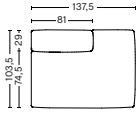

MODULES

S9302 | LOUNGE | LEFT BACKREST*

DIMENSIONS

W137,5 x D103,5 x H67 cm
Seat H37 cm
Backrest W29 cm
Foam option