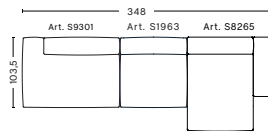

COMBINATIONS

3 SEATER COMBINATION 1 LOW ARMREST

DIMENSIONS

W278,5 x D103,5 x H67 cm
Seat H37 cm

3 SEATER COMBINATION 3 LOW ARMREST | LEFT

DIMENSIONS

W314 x D135,5 x H67 cm
Seat H37 cm

3 SEATER COMBINATION 3 LOW ARMREST | RIGHT

DIMENSIONS

W314 x D135,5 x H67 cm
Seat H37 cm

3 SEATER COMBINATION 4 LOW ARMREST | LEFT

DIMENSIONS

W331 x D135,5 x H67 cm
Seat H37 cm

3 SEATER COMBINATION 4 LOW ARMREST | RIGHT

DIMENSIONS

W331 x D135,5 x H67 cm
Seat H37 cm

3 SEATER COMBINATION 5 LOW ARMREST | LEFT

DIMENSIONS

W348 x D135,5 x H67 cm
Seat H37 cm

3 SEATER COMBINATION 5 LOW ARMREST | RIGHT

DIMENSIONS

W348 x D135,5 x H67 cm
Seat H37 cm

FABRIC GROUPS

1 | Linara, Random Fade, Mode, Metaphor, Lint, Swarm, Atlas 2 | Steelcut, Steelcut Trio, Melange Nap, Lola, Olavi by HAY, Flamiber, Fairway, Linen Grid 3 | Beck, Divina, Divina Melange, Divina MD, Ruskin, Roden, DOT 1682, Re-wool 4 | Hallingdal, Lila, Raas, Bolgheri 5 | Sierra, Balder 6 | Sense, Vidar, Nevada, California, Coda