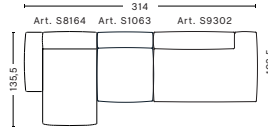

2,5 SEATER COMBINATION 3 LOW ARMREST | RIGHT

DIMENSIONS

W256,5 x D135,5 x H67 cm
Seat H37 cm

FABRIC GROUPS

1 | Linara, Random Fade, Mode, Metaphor, Lint, Swarm, Atlas 2 | Steelcut, Steelcut Trio, Melange Nap, Lola, Olavi by HAY, Flamiber, Fairway, Linen Grid 3 | Beck, Divina, Divina Melange, Divina MD, Ruskin, Roden, DOT 1682, Re-wool 4 | Hallingdal, Lila, Raas, Bolgheri 5 | Sierra, Balder 6 | Sense, Vidar, Nevada, California, Coda

COMBINATIONS

3 SEATER COMBINATION 1 LOW ARMREST

DIMENSIONS

W278,5 x D103,5 x H67 cm
Seat H37 cm

3 SEATER COMBINATION 3 LOW ARMREST | LEFT

DIMENSIONS

W314 x D135,5 x H67 cm
Seat H37 cm

3 SEATER COMBINATION 3 LOW ARMREST | RIGHT

DIMENSIONS

W314 x D135,5 x H67 cm
Seat H37 cm

3 SEATER COMBINATION 4 LOW ARMREST | LEFT

DIMENSIONS

W331 x D135,5 x H67 cm
Seat H37 cm

3 SEATER COMBINATION 4 LOW ARMREST | RIGHT

DIMENSIONS

W331 x D135,5 x H67 cm
Seat H37 cm