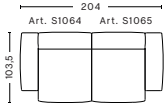

COMBINATIONS

2 SEATER COMBINATION 1 LOW ARMREST

DIMENSIONS

W204 x D103,5 x H67 cm
Seat H37 cm