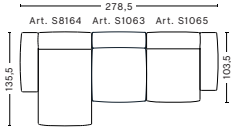

DIMENSIONS

W314 x D135,5 x H67 cm
Seat H37 cm

3 SEATER COMBINATION 4 LOW ARMREST | LEFT

DIMENSIONS

W331 x D135,5 x H67 cm
Seat H37 cm

3 SEATER COMBINATION 4 LOW ARMREST | RIGHT

DIMENSIONS

W331 x D135,5 x H67 cm
Seat H37 cm

3 SEATER COMBINATION 5 LOW ARMREST | LEFT

DIMENSIONS

W348 x D135,5 x H67 cm
Seat H37 cm

3 SEATER COMBINATION 5 LOW ARMREST | RIGHT

DIMENSIONS

W348 x D135,5 x H67 cm
Seat H37 cm

FABRIC GROUPS

1 | Linara, Random Fade, Mode, Metaphor, Lint, Swarm, Atlas 2 | Steelcut, Steelcut Trio, Melange Nap, Lola, Olavi by HAY, Flamiber, Fairway, Linen Grid 3 | Beck, Divina, Divina Melange, Divina MD, Ruskin, Roden, DOT 1682, Re-wool 4 | Hallingdal, Lila, Raas, Bolgheri 5 | Sierra, Balder 6 | Sense, Vidar, Nevada, California, Coda

COMBINATIONS

3 SEATER COMBINATION 9 LOW ARMREST | LEFT

DIMENSIONS

W278,5 x D135,5 x H67 cm
Seat H37 cm

3 SEATER COMBINATION 9 LOW ARMREST | RIGHT

DIMENSIONS

W278,5 x D135,5 x H67 cm
Seat H37 cm

3 SEATER COMBINATION 10 LOW ARMREST | LEFT