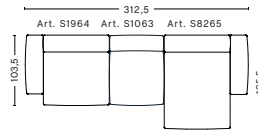

3 SEATER COMBINATION 5 LOW ARMREST | LEFT

DIMENSIONS

W348 x D135,5 x H67 cm
Seat H37 cm

3 SEATER COMBINATION 5 LOW ARMREST | RIGHT

DIMENSIONS

W348 x D135,5 x H67 cm
Seat H37 cm

FABRIC GROUPS

1 | Linara, Random Fade, Mode, Metaphor, Lint, Swarm, Atlas 2 | Steelcut, Steelcut Trio, Melange Nap, Lola, Olavi by HAY, Flamiber, Fairway, Linen Grid 3 | Beck, Divina, Divina Melange, Divina MD, Ruskin, Roden, DOT 1682, Re-wool 4 | Hallingdal, Lila, Raas, Bolgheri 5 | Sierra, Balder 6 | Sense, Vidar, Nevada, California, Coda

COMBINATIONS

3 SEATER COMBINATION 9 LOW ARMREST | LEFT

DIMENSIONS

W278,5 x D135,5 x H67 cm
Seat H37 cm

3 SEATER COMBINATION 9 LOW ARMREST | RIGHT

DIMENSIONS

W278,5 x D135,5 x H67 cm
Seat H37 cm

3 SEATER COMBINATION 10 LOW ARMREST | LEFT

DIMENSIONS

W312,5 x D135,5 x H67 cm
Seat H37 cm

3 SEATER COMBINATION 10 LOW ARMREST | RIGHT

DIMENSIONS

W312,5 x D135,5 x H67 cm
Seat H37 cm

3 SEATER COMBINATION 11 LOW ARMREST | LEFT

DIMENSIONS

W329,5 x D135,5 x H67 cm
Seat H37 cm