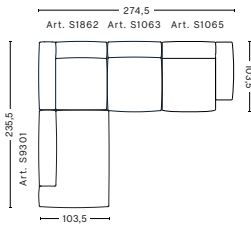

3 SEATER COMBINATION 11 LOW ARMREST | RIGHT

DIMENSIONS

W329,5 x D135,5 x H67 cm
Seat H37 cm

FABRIC GROUPS

1 | Linara, Random Fade, Mode, Metaphor, Lint, Swarm, Atlas 2 | Steelcut, Steelcut Trio, Melange Nap, Lola, Olavi by HAY, Flamiber, Fairway, Linen Grid 3 | Beck, Divina, Divina Melange, Divina MD, Ruskin, Roden, DOT 1682, Re-wool 4 | Hallingdal, Lila, Raas, Bolgheri 5 | Sierra, Balder 6 | Sense, Vidar, Nevada, California, Coda

COMBINATIONS

CORNER COMBINATION 1 LOW ARMREST | LEFT

DIMENSIONS

W274,5 x D274,5 x H67 cm
Seat H37 cm

CORNER COMBINATION 1 LOW ARMREST | RIGHT

DIMENSIONS

W274,5 x D274,5 x H67 cm
Seat H37 cm

CORNER COMBINATION 2 LOW ARMREST | LEFT

DIMENSIONS

W274,5 x D235,5 x H67 cm
Seat H37 cm

CORNER COMBINATION 2 LOW ARMREST | RIGHT

DIMENSIONS

W274,5 x D235,5 x H67 cm
Seat H37 cm

FABRIC GROUPS

1 | Linara, Random Fade, Mode, Metaphor, Lint, Swarm, Atlas 2 | Steelcut, Steelcut Trio, Melange Nap, Lola, Olavi by HAY, Flamiber, Fairway, Linen Grid 3 | Beck, Divina, Divina Melange, Divina MD, Ruskin, Roden, DOT 1682, Re-wool 4 | Hallingdal, Lila, Raas, Bolgheri 5 | Sierra, Balder 6 | Sense, Vidar, Nevada, California, Coda