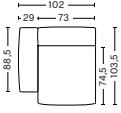

MODULES

S1064 | LOW ARMREST | NARROW | LEFT END

DIMENSIONS
W102 x D103,5 x H67 cm
Seat H37 cm
Armrest W29 x H67 cm
Foam option