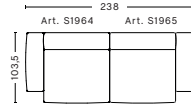

COMBINATIONS

2 SEATER COMBINATION 1 LOW ARMREST

DIMENSIONS

W204 x D103,5 x H67 cm
Seat H37 cm

2,5 SEATER COMBINATION 1 LOW ARMREST

DIMENSIONS

W238 x D103,5 x H67 cm
Seat H37 cm

2,5 SEATER COMBINATION 2 LOW ARMREST | LEFT

DIMENSIONS

W256,5 x D103,5 x H67 cm
Seat H37 cm

2,5 SEATER COMBINATION 2 LOW ARMREST | RIGHT

DIMENSIONS

W256,5 x D103,5 x H67 cm
Seat H37 cm

2,5 SEATER COMBINATION 3 LOW ARMREST | LEFT

DIMENSIONS

W256,5 x D135,5 x H67 cm
Seat H37 cm