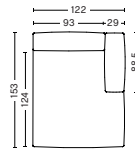

DIMENSIONS
 W119 x D103,5 x H67 cm
 Seat H37 cm
 Armrest W29 x H67 cm
 Foam option

S1965 | LOW ARMREST | WIDE | RIGHT END

DIMENSIONS
 W119 x D103,5 x H67 cm
 Seat H37 cm
 Armrest W29 x H67 cm
 Foam option

DIMENSIONS

W102 x D135,5 x H67 cm
 Seat H37 cm
 Armrest W29 x H67 cm
 Foam option

S8264 | LOW ARMREST | CHAISE LONGUE SHORT | WIDE | LEFT END*

DIMENSIONS

W119 x D135,5 x H67 cm
 Seat H37 cm
 Armrest W29 x H67 cm
 Foam option

S8265 | LOW ARMREST | CHAISE LONGUE SHORT | WIDE | RIGHT END*

DIMENSIONS

W119 x D135,5 x H67 cm
 Seat H37 cm
 Armrest W29 x H67 cm
 Foam option

S7264 | LOW ARMREST | CHAISE LONGUE LONG | LEFT END*

DIMENSIONS

W122 x D153 x H67 cm
 Seat H37 cm
 Armrest W29 x H67 cm
 Foam option

S7265 | LOW ARMREST | CHAISE LONGUE LONG | RIGHT END*

DIMENSIONS

W122 x D153 x H67 cm
 Seat H37 cm
 Armrest W29 x H67 cm
 Foam option

*Please contact our sales department if connecting two chaise longue modules