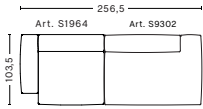

DIMENSIONS
 W119 x D103,5 x H67 cm
 Seat H37 cm
 Armrest W29 x H67 cm
 Foam option

S1965 | LOW ARMREST | WIDE | RIGHT END

DIMENSIONS
 W119 x D103,5 x H67 cm
 Seat H37 cm
 Armrest W29 x H67 cm
 Foam option

9 | MAGS CUSHION

DIMENSIONS

W55 x D9 x H48 cm

10 | MAGS CUSHION

DIMENSIONS

W60 x D9 x H33 cm

*Please contact our sales department if connecting two chaise longue modules

FABRIC GROUPS

COMBINATIONS

2 SEATER COMBINATION 1 LOW ARMREST

DIMENSIONS

W204 x D103,5 x H67 cm
Seat H37 cm

2,5 SEATER COMBINATION 1 LOW ARMREST

DIMENSIONS

W238 x D103,5 x H67 cm
Seat H37 cm

2,5 SEATER COMBINATION 2 LOW ARMREST | LEFT

DIMENSIONS

W256,5 x D103,5 x H67 cm
Seat H37 cm

2,5 SEATER COMBINATION 2 LOW ARMREST | RIGHT

DIMENSIONS

W256,5 x D103,5 x H67 cm
Seat H37 cm

2,5 SEATER COMBINATION 3 LOW ARMREST | LEFT

DIMENSIONS

W256,5 x D135,5 x H67 cm
Seat H37 cm