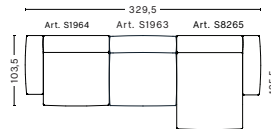

COMBINATIONS

3 SEATER COMBINATION 9 LOW ARMREST | LEFT

DIMENSIONS

W278,5 x D135,5 x H67 cm
Seat H37 cm

3 SEATER COMBINATION 9 LOW ARMREST | RIGHT

DIMENSIONS

W278,5 x D135,5 x H67 cm
Seat H37 cm

3 SEATER COMBINATION 10 LOW ARMREST | LEFT

DIMENSIONS

W312,5 x D135,5 x H67 cm
Seat H37 cm

3 SEATER COMBINATION 10 LOW ARMREST | RIGHT

DIMENSIONS

W312,5 x D135,5 x H67 cm
Seat H37 cm

3 SEATER COMBINATION 11 LOW ARMREST | LEFT

DIMENSIONS

W329,5 x D135,5 x H67 cm
Seat H37 cm

3 SEATER COMBINATION 11 LOW ARMREST | RIGHT

DIMENSIONS

W329,5 x D135,5 x H67 cm
Seat H37 cm

FABRIC GROUPS

1 | Linara, Random Fade, Mode, Metaphor, Lint, Swarm, Atlas 2 | Steelcut, Steelcut Trio, Melange Nap, Lola, Olavi by HAY, Flamiber, Fairway, Linen Grid 3 | Beck, Divina, Divina Melange, Divina MD, Ruskin, Roden, DOT 1682, Re-wool 4 | Hallingdal, Lila, Raas, Bolgheri 5 | Sierra, Balder 6 | Sense, Vidar, Nevada, California, Coda