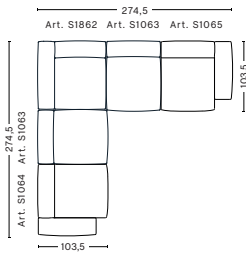

DIMENSIONS

W312,5 x D135,5 x H67 cm
Seat H37 cm

3 SEATER COMBINATION 10 LOW ARMREST | RIGHT

DIMENSIONS

W312,5 x D135,5 x H67 cm
Seat H37 cm

3 SEATER COMBINATION 11 LOW ARMREST | LEFT

DIMENSIONS

W329,5 x D135,5 x H67 cm
Seat H37 cm

3 SEATER COMBINATION 11 LOW ARMREST | RIGHT

DIMENSIONS

W329,5 x D135,5 x H67 cm
Seat H37 cm

FABRIC GROUPS

1 | Linara, Random Fade, Mode, Metaphor, Lint, Swarm, Atlas 2 | Steelcut, Steelcut Trio, Melange Nap, Lola, Olavi by HAY, Flamiber, Fairway, Linen Grid 3 | Beck, Divina, Divina Melange, Divina MD, Ruskin, Roden, DOT 1682, Re-wool 4 | Hallingdal, Lila, Raas, Bolgheri 5 | Sierra, Balder 6 | Sense, Vidar, Nevada, California, Coda

COMBINATIONS

CORNER COMBINATION 1 LOW ARMREST | LEFT

DIMENSIONS

W274,5 x D274,5 x H67 cm
Seat H37 cm

CORNER COMBINATION 1 LOW ARMREST | RIGHT

DIMENSIONS

W274,5 x D274,5 x H67 cm
Seat H37 cm

CORNER COMBINATION 2 LOW ARMREST | LEFT

DIMENSIONS

W274,5 x D235,5 x H67 cm
Seat H37 cm

CORNER COMBINATION 2 LOW ARMREST | RIGHT

DIMENSIONS

W274,5 x D235,5 x H67 cm
Seat H37 cm

FABRIC GROUPS

1 | Linara, Random Fade, Mode, Metaphor, Lint, Swarm, Atlas 2 | Steelcut, Steelcut Trio, Melange Nap, Lola, Olavi by HAY, Flamiber, Fairway, Linen Grid 3 | Beck, Divina, Divina Melange, Divina MD, Ruskin, Roden, DOT 1682, Re-wool 4 | Hallingdal, Lila, Raas, Bolgheri 5 | Sierra, Balder 6 | Sense, Vidar, Nevada, California, Coda