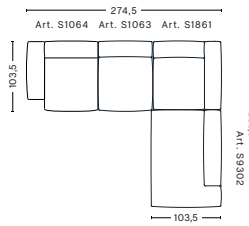

DIMENSIONS
 W119 x D103,5 x H67 cm
 Seat H37 cm
 Armrest W29 x H67 cm
 Foam option

S1965 | LOW ARMREST | WIDE | RIGHT END

DIMENSIONS
 W119 x D103,5 x H67 cm
 Seat H37 cm
 Armrest W29 x H67 cm
 Foam option

3 SEATER COMBINATION 11 LOW ARMREST | RIGHT

DIMENSIONS

W329,5 x D135,5 x H67 cm
Seat H37 cm

FABRIC GROUPS

1 | Linara, Random Fade, Mode, Metaphor, Lint, Swarm, Atlas 2 | Steelcut, Steelcut Trio, Melange Nap, Lola, Olavi by HAY, Flamiber, Fairway, Linen Grid 3 | Beck, Divina, Divina Melange, Divina MD, Ruskin, Roden, DOT 1682, Re-wool 4 | Hallingdal, Lila, Raas, Bolgheri 5 | Sierra, Balder 6 | Sense, Vidar, Nevada, California, Coda

COMBINATIONS

CORNER COMBINATION 1 LOW ARMREST | LEFT

DIMENSIONS

W274,5 x D274,5 x H67 cm
Seat H37 cm

CORNER COMBINATION 1 LOW ARMREST | RIGHT

DIMENSIONS

W274,5 x D274,5 x H67 cm
Seat H37 cm

CORNER COMBINATION 2 LOW ARMREST | LEFT

DIMENSIONS

W274,5 x D235,5 x H67 cm
Seat H37 cm

CORNER COMBINATION 2 LOW ARMREST | RIGHT

DIMENSIONS

W274,5 x D235,5 x H67 cm
Seat H37 cm

FABRIC GROUPS

1 | Linara, Random Fade, Mode, Metaphor, Lint, Swarm, Atlas 2 | Steelcut, Steelcut Trio, Melange Nap, Lola, Olavi by HAY, Flamiber, Fairway, Linen Grid 3 | Beck, Divina, Divina Melange, Divina MD, Ruskin, Roden, DOT 1682, Re-wool 4 | Hallingdal, Lila, Raas, Bolgheri 5 | Sierra, Balder 6 | Sense, Vidar, Nevada, California, Coda