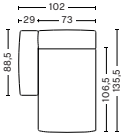

MODULES

S8164 | LOW ARMREST | CHAISE LONGUE SHORT | NARROW | LEFT END*

DIMENSIONS

W102 x D135,5 x H67 cm
Seat H37 cm
Armrest W29 x H67 cm
Foam option