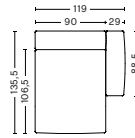

DIMENSIONS
 W119 x D103,5 x H67 cm
 Seat H37 cm
 Armrest W29 x H67 cm
 Foam option

S1965 | LOW ARMREST | WIDE | RIGHT END

DIMENSIONS
 W119 x D103,5 x H67 cm
 Seat H37 cm
 Armrest W29 x H67 cm
 Foam option

DIMENSIONS
 W98 x D98 x H67 cm
 Seat H37 cm
 Armrest W29 x H67 cm
 Foam option

*Please contact our sales department if connecting two chaise longue modules

FABRIC GROUPS

1 | Linara, Random Fade, Mode, Metaphor, Lint, Swarm, Atlas 2 | Steelcut, Steelcut Trio, Melange Nap, Lola, Olavi by HAY, Flamiber, Fairway, Linen Grid 3 | Beck, Divina, Divina Melange, Divina MD, Ruskin, Roden, DOT 1682, Re-wool 4 | Hallingdal, Lila, Raas, Bolgheri 5 | Sierra, Balder 6 | Sense, Vidar, Nevada, California, Coda

DIMENSIONS

W102 x D135,5 x H67 cm
 Seat H37 cm
 Armrest W29 x H67 cm
 Foam option

S8264 | LOW ARMREST | CHAISE LONGUE SHORT | WIDE | LEFT END*

DIMENSIONS

W119 x D135,5 x H67 cm
 Seat H37 cm
 Armrest W29 x H67 cm
 Foam option

S8265 | LOW ARMREST | CHAISE LONGUE SHORT | WIDE | RIGHT END*

DIMENSIONS

W119 x D135,5 x H67 cm
 Seat H37 cm
 Armrest W29 x H67 cm
 Foam option

S7264 | LOW ARMREST | CHAISE LONGUE LONG | LEFT END*

DIMENSIONS