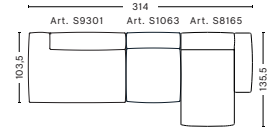

2,5 SEATER COMBINATION 3 LOW ARMREST | RIGHT

DIMENSIONS

W256,5 x D135,5 x H67 cm
Seat H37 cm

FABRIC GROUPS

1 | Linara, Random Fade, Mode, Metaphor, Lint, Swarm, Atlas 2 | Steelcut, Steelcut Trio, Melange Nap, Lola, Olavi by HAY, Flamiber, Fairway, Linen Grid 3 | Beck, Divina, Divina Melange, Divina MD, Ruskin, Roden, DOT 1682, Re-wool 4 | Hallingdal, Lila, Raas, Bolgheri 5 | Sierra, Balder 6 | Sense, Vidar, Nevada, California, Coda

COMBINATIONS

3 SEATER COMBINATION 1 LOW ARMREST

DIMENSIONS

W278,5 x D103,5 x H67 cm
Seat H37 cm

3 SEATER COMBINATION 3 LOW ARMREST | LEFT

DIMENSIONS

W314 x D135,5 x H67 cm
Seat H37 cm

3 SEATER COMBINATION 3 LOW ARMREST | RIGHT

DIMENSIONS

W314 x D135,5 x H67 cm
Seat H37 cm

3 SEATER COMBINATION 4 LOW ARMREST | LEFT

DIMENSIONS

W331 x D135,5 x H67 cm
Seat H37 cm

3 SEATER COMBINATION 4 LOW ARMREST | RIGHT

DIMENSIONS

W331 x D135,5 x H67 cm
Seat H37 cm