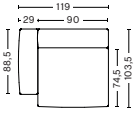

MAGS SOFT LOW ARMREST

MODULE OVERVIEW

MODULES

S1064 | LOW ARMREST | NARROW | LEFT END

DIMENSIONS
 W102 x D103,5 x H67 cm
 Seat H37 cm
 Armrest W29 x H67 cm
 Foam option

S1065 | LOW ARMREST | NARROW | RIGHT END

DIMENSIONS
 W102 x D103,5 x H67 cm
 Seat H37 cm
 Armrest W29 x H67 cm
 Foam option

S1063 | NARROW | MIDDLE

DIMENSIONS
 W74,5 x D103,5 x H67 cm
 Seat H37 cm
 Foam option

S1964 | LOW ARMREST | WIDE | LEFT END

DIMENSIONS
 W119 x D103,5 x H67 cm
 Seat H37 cm
 Armrest W29 x H67 cm
 Foam option

S1965 | LOW ARMREST | WIDE | RIGHT END

DIMENSIONS
 W119 x D103,5 x H67 cm
 Seat H37 cm
 Armrest W29 x H67 cm
 Foam option

S1963 | WIDE | MIDDLE

DIMENSIONS
 W91,5 x D103,5 x H67 cm
 Seat H37 cm
 Foam option

S1862 | CORNER | LEFT END

DIMENSIONS
 W98 x D98 x H67 cm
 Seat H37 cm
 Armrest W29 x H67 cm
 Foam option

S1861 | CORNER | RIGHT END