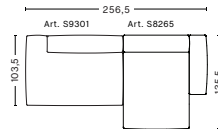

COMBINATIONS

2 SEATER COMBINATION 1 LOW ARMREST

DIMENSIONS

W204 x D103,5 x H67 cm
Seat H37 cm

2,5 SEATER COMBINATION 1 LOW ARMREST

DIMENSIONS

W238 x D103,5 x H67 cm
Seat H37 cm

2,5 SEATER COMBINATION 2 LOW ARMREST | LEFT

DIMENSIONS

W256,5 x D103,5 x H67 cm
Seat H37 cm

2,5 SEATER COMBINATION 2 LOW ARMREST | RIGHT

DIMENSIONS

W256,5 x D103,5 x H67 cm
Seat H37 cm

2,5 SEATER COMBINATION 3 LOW ARMREST | LEFT

DIMENSIONS

W256,5 x D135,5 x H67 cm
Seat H37 cm

2,5 SEATER COMBINATION 3 LOW ARMREST | RIGHT

DIMENSIONS

W256,5 x D135,5 x H67 cm
Seat H37 cm

FABRIC GROUPS

1 | Linara, Random Fade, Mode, Metaphor, Lint, Swarm, Atlas 2 | Steelcut, Steelcut Trio, Melange Nap, Lola, Olavi by HAY, Flamiber, Fairway, Linen Grid 3 | Beck, Divina, Divina Melange, Divina MD, Ruskin, Roden, DOT 1682, Re-wool 4 | Hallingdal, Lila, Raas, Bolgheri 5 | Sierra, Balder 6 | Sense, Vidar, Nevada, California, Coda