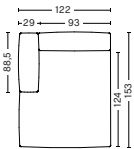

DIMENSIONS
 W119 x D103,5 x H67 cm
 Seat H37 cm
 Armrest W29 x H67 cm
 Foam option

S1965 | LOW ARMREST | WIDE | RIGHT END

DIMENSIONS
 W119 x D103,5 x H67 cm
 Seat H37 cm
 Armrest W29 x H67 cm
 Foam option

S1963 | WIDE | MIDDLE

DIMENSIONS
 W91,5 x D103,5 x H67 cm
 Seat H37 cm
 Foam option

S1862 | CORNER | LEFT END

DIMENSIONS
 W98 x D98 x H67 cm
 Seat H37 cm
 Armrest W29 x H67 cm
 Foam option

S1861 | CORNER | RIGHT END

DIMENSIONS

W102 x D135,5 x H67 cm
 Seat H37 cm
 Armrest W29 x H67 cm
 Foam option

S8264 | LOW ARMREST | CHAISE LONGUE SHORT | WIDE | LEFT END*

DIMENSIONS

W119 x D135,5 x H67 cm
 Seat H37 cm
 Armrest W29 x H67 cm
 Foam option

S8265 | LOW ARMREST | CHAISE LONGUE SHORT | WIDE | RIGHT END*

DIMENSIONS

W119 x D135,5 x H67 cm
 Seat H37 cm
 Armrest W29 x H67 cm
 Foam option

S7264 | LOW ARMREST | CHAISE LONGUE LONG | LEFT END*

DIMENSIONS