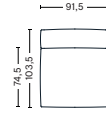

DIMENSIONS
 W102 x D103,5 x H67 cm
 Seat H37 cm
 Armrest W29 x H67 cm
 Foam option

S1063 | NARROW | MIDDLE

DIMENSIONS
 W74,5 x D103,5 x H67 cm
 Seat H37 cm
 Foam option

S1964 | LOW ARMREST | WIDE | LEFT END

DIMENSIONS
 W119 x D103,5 x H67 cm
 Seat H37 cm
 Armrest W29 x H67 cm
 Foam option

S1965 | LOW ARMREST | WIDE | RIGHT END

DIMENSIONS
 W119 x D103,5 x H67 cm
 Seat H37 cm
 Armrest W29 x H67 cm
 Foam option

S1963 | WIDE | MIDDLE

DIMENSIONS
 W91,5 x D103,5 x H67 cm
 Seat H37 cm
 Foam option

S1862 | CORNER | LEFT END

DIMENSIONS
 W98 x D98 x H67 cm
 Seat H37 cm
 Armrest W29 x H67 cm
 Foam option

S1861 | CORNER | RIGHT END

COMBINATIONS

CORNER COMBINATION 1 LOW ARMREST | LEFT

DIMENSIONS

W274,5 x D274,5 x H67 cm
Seat H37 cm

CORNER COMBINATION 1 LOW ARMREST | RIGHT

DIMENSIONS

W274,5 x D274,5 x H67 cm
Seat H37 cm

CORNER COMBINATION 2 LOW ARMREST | LEFT