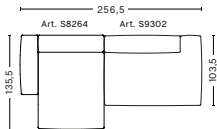

COMBINATIONS

2 SEATER COMBINATION 1 LOW ARMREST

DIMENSIONS

W204 x D103,5 x H67 cm
Seat H37 cm

2,5 SEATER COMBINATION 1 LOW ARMREST

DIMENSIONS

W238 x D103,5 x H67 cm
Seat H37 cm

2,5 SEATER COMBINATION 2 LOW ARMREST | LEFT

DIMENSIONS

W256,5 x D103,5 x H67 cm
Seat H37 cm

2,5 SEATER COMBINATION 2 LOW ARMREST | RIGHT

DIMENSIONS

W256,5 x D103,5 x H67 cm
Seat H37 cm

2,5 SEATER COMBINATION 3 LOW ARMREST | LEFT

DIMENSIONS

W256,5 x D135,5 x H67 cm
Seat H37 cm

2,5 SEATER COMBINATION 3 LOW ARMREST | RIGHT

DIMENSIONS

W256,5 x D135,5 x H67 cm
Seat H37 cm

FABRIC GROUPS

1 | Linara, Random Fade, Mode, Metaphor, Lint, Swarm, Atlas 2 | Steelcut, Steelcut Trio, Melange Nap, Lola, Olavi by HAY, Flamiber, Fairway, Linen Grid 3 | Beck, Divina, Divina Melange, Divina MD, Ruskin, Roden, DOT 1682, Re-wool 4 | Hallingdal, Lila, Raas, Bolgheri 5 | Sierra, Balder 6 | Sense, Vidar, Nevada, California, Coda