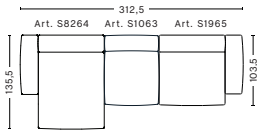

3 SEATER COMBINATION 5 LOW ARMREST | LEFT

DIMENSIONS

W348 x D135,5 x H67 cm
Seat H37 cm

3 SEATER COMBINATION 5 LOW ARMREST | RIGHT

DIMENSIONS

W348 x D135,5 x H67 cm
Seat H37 cm

FABRIC GROUPS

1 | Linara, Random Fade, Mode, Metaphor, Lint, Swarm, Atlas 2 | Steelcut, Steelcut Trio, Melange Nap, Lola, Olavi by HAY, Flamiber, Fairway, Linen Grid 3 | Beck, Divina, Divina Melange, Divina MD, Ruskin, Roden, DOT 1682, Re-wool 4 | Hallingdal, Lila, Raas, Bolgheri 5 | Sierra, Balder 6 | Sense, Vidar, Nevada, California, Coda

COMBINATIONS

3 SEATER COMBINATION 9 LOW ARMREST | LEFT

DIMENSIONS

W278,5 x D135,5 x H67 cm
Seat H37 cm

3 SEATER COMBINATION 9 LOW ARMREST | RIGHT

DIMENSIONS

W278,5 x D135,5 x H67 cm
Seat H37 cm

3 SEATER COMBINATION 10 LOW ARMREST | LEFT

DIMENSIONS

W312,5 x D135,5 x H67 cm
Seat H37 cm

3 SEATER COMBINATION 10 LOW ARMREST | RIGHT

DIMENSIONS

W312,5 x D135,5 x H67 cm
Seat H37 cm

3 SEATER COMBINATION 11 LOW ARMREST | LEFT

DIMENSIONS

W329,5 x D135,5 x H67 cm
Seat H37 cm