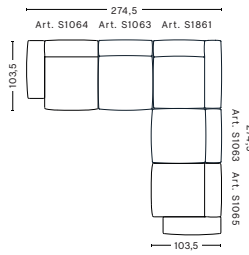

DIMENSIONS
 W119 x D103,5 x H67 cm
 Seat H37 cm
 Armrest W29 x H67 cm
 Foam option

S1965 | LOW ARMREST | WIDE | RIGHT END

DIMENSIONS
 W119 x D103,5 x H67 cm
 Seat H37 cm
 Armrest W29 x H67 cm
 Foam option

3 SEATER COMBINATION 11 LOW ARMREST | RIGHT

DIMENSIONS

W329,5 x D135,5 x H67 cm
Seat H37 cm

FABRIC GROUPS

1 | Linara, Random Fade, Mode, Metaphor, Lint, Swarm, Atlas 2 | Steelcut, Steelcut Trio, Melange Nap, Lola, Olavi by HAY, Flamiber, Fairway, Linen Grid 3 | Beck, Divina, Divina Melange, Divina MD, Ruskin, Roden, DOT 1682, Re-wool 4 | Hallingdal, Lila, Raas, Bolgheri 5 | Sierra, Balder 6 | Sense, Vidar, Nevada, California, Coda

COMBINATIONS

CORNER COMBINATION 1 LOW ARMREST | LEFT

DIMENSIONS

W274,5 x D274,5 x H67 cm
Seat H37 cm

CORNER COMBINATION 1 LOW ARMREST | RIGHT

DIMENSIONS

W274,5 x D274,5 x H67 cm
Seat H37 cm

CORNER COMBINATION 2 LOW ARMREST | LEFT

DIMENSIONS

W274,5 x D235,5 x H67 cm
Seat H37 cm

CORNER COMBINATION 2 LOW ARMREST | RIGHT

DIMENSIONS

W274,5 x D235,5 x H67 cm
Seat H37 cm

FABRIC GROUPS

1 | Linara, Random Fade, Mode, Metaphor, Lint, Swarm, Atlas 2 | Steelcut, Steelcut Trio, Melange Nap, Lola, Olavi by HAY, Flamiber, Fairway, Linen Grid 3 | Beck, Divina, Divina Melange, Divina MD, Ruskin, Roden, DOT 1682, Re-wool 4 | Hallingdal, Lila, Raas, Bolgheri 5 | Sierra, Balder 6 | Sense, Vidar, Nevada, California, Coda