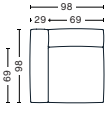

DIMENSIONS
 W102 x D103,5 x H67 cm
 Seat H37 cm
 Armrest W29 x H67 cm
 Foam option

S1063 | NARROW | MIDDLE

DIMENSIONS
 W74,5 x D103,5 x H67 cm
 Seat H37 cm
 Foam option

S1964 | LOW ARMREST | WIDE | LEFT END

DIMENSIONS
 W119 x D103,5 x H67 cm
 Seat H37 cm
 Armrest W29 x H67 cm
 Foam option

S1965 | LOW ARMREST | WIDE | RIGHT END

DIMENSIONS
 W119 x D103,5 x H67 cm
 Seat H37 cm
 Armrest W29 x H67 cm
 Foam option

S1963 | WIDE | MIDDLE

DIMENSIONS
 W91,5 x D103,5 x H67 cm
 Seat H37 cm
 Foam option

S1862 | CORNER | LEFT END

DIMENSIONS
 W98 x D98 x H67 cm
 Seat H37 cm
 Armrest W29 x H67 cm
 Foam option

S1861 | CORNER | RIGHT END

DIMENSIONS

W102 x D135,5 x H67 cm
 Seat H37 cm
 Armrest W29 x H67 cm
 Foam option

S8264 | LOW ARMREST | CHAISE LONGUE SHORT | WIDE | LEFT END*

DIMENSIONS

W119 x D135,5 x H67 cm
 Seat H37 cm
 Armrest W29 x H67 cm
 Foam option