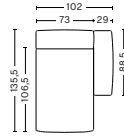

S1963 | WIDE | MIDDLE

DIMENSIONS
 W91,5 x D103,5 x H67 cm
 Seat H37 cm
 Foam option

S1862 | CORNER | LEFT END

DIMENSIONS
 W98 x D98 x H67 cm
 Seat H37 cm
 Armrest W29 x H67 cm
 Foam option

S1861 | CORNER | RIGHT END

DIMENSIONS
 W98 x D98 x H67 cm
 Seat H37 cm
 Armrest W29 x H67 cm
 Foam option

*Please contact our sales department if connecting two chaise longue modules

FABRIC GROUPS

1 | Linara, Random Fade, Mode, Metaphor, Lint, Swarm, Atlas 2 | Steelcut, Steelcut Trio, Melange Nap, Lola, Olavi by HAY, Flamiber, Fairway, Linen Grid 3 | Beck, Divina, Divina Melange, Divina MD, Ruskin, Roden, DOT 1682, Re-wool 4 | Hallingdal, Lila, Raas, Bolgheri 5 | Sierra, Balder 6 | Sense, Vidar, Nevada, California, Coda

MODULES

S8164 | LOW ARMREST | CHAISE LONGUE SHORT | NARROW | LEFT END*

DIMENSIONS

W102 x D135,5 x H67 cm
 Seat H37 cm
 Armrest W29 x H67 cm
 Foam option

S8165 | LOW ARMREST | CHAISE LONGUE SHORT | NARROW | RIGHT END*

DIMENSIONS

W102 x D135,5 x H67 cm
 Seat H37 cm
 Armrest W29 x H67 cm
 Foam option

S8264 | LOW ARMREST | CHAISE LONGUE SHORT | WIDE | LEFT END*

DIMENSIONS

W119 x D135,5 x H67 cm
 Seat H37 cm
 Armrest W29 x H67 cm
 Foam option