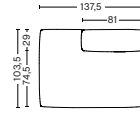

DIMENSIONS
 W119 x D103,5 x H67 cm
 Seat H37 cm
 Armrest W29 x H67 cm
 Foam option

S1965 | LOW ARMREST | WIDE | RIGHT END

DIMENSIONS
 W119 x D103,5 x H67 cm
 Seat H37 cm
 Armrest W29 x H67 cm
 Foam option

W122 x D153 x H67 cm
 Seat H37 cm
 Armrest W29 x H67 cm
 Foam option

S7265 | LOW ARMREST | CHAISE LONGUE LONG | RIGHT END*

DIMENSIONS

W122 x D153 x H67 cm
 Seat H37 cm
 Armrest W29 x H67 cm
 Foam option

*Please contact our sales department if connecting two chaise longue modules

MODULES

S9302 | LOUNGE | LEFT BACKREST*

DIMENSIONS

W137,5 x D103,5 x H67 cm
Seat H37 cm
Backrest W29 cm
Foam option

S9301 | LOUNGE | RIGHT BACKREST*

DIMENSIONS

W137,5 x D103,5 x H67 cm
Seat H37 cm
Backrest W29 cm
Foam option

MAGS OTTOMAN

01 | OTTOMAN | EXTRA SMALL

DIMENSIONS

W87 x D87 x H37 cm
Seat H37 cm

02 | OTTOMAN | SMALL

DIMENSIONS

W87 x D104 x H37 cm
Seat H37 cm

MAGS CUSHIONS