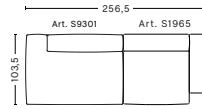

9 | MAGS CUSHION

DIMENSIONS

W55 x D9 x H48 cm

10 | MAGS CUSHION

DIMENSIONS

W60 x D9 x H33 cm

*Please contact our sales department if connecting two chaise longue modules

FABRIC GROUPS

COMBINATIONS

2 SEATER COMBINATION 1 LOW ARMREST

DIMENSIONS

W204 x D103,5 x H67 cm
Seat H37 cm

2,5 SEATER COMBINATION 1 LOW ARMREST

DIMENSIONS

W238 x D103,5 x H67 cm
Seat H37 cm

2,5 SEATER COMBINATION 2 LOW ARMREST | LEFT

DIMENSIONS

W256,5 x D103,5 x H67 cm
Seat H37 cm

2,5 SEATER COMBINATION 2 LOW ARMREST | RIGHT

DIMENSIONS

W256,5 x D103,5 x H67 cm
Seat H37 cm

2,5 SEATER COMBINATION 3 LOW ARMREST | LEFT

DIMENSIONS

W256,5 x D135,5 x H67 cm
Seat H37 cm