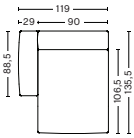

S1963 | WIDE | MIDDLE

DIMENSIONS
 W91,5 x D103,5 x H67 cm
 Seat H37 cm
 Foam option

S1862 | CORNER | LEFT END

DIMENSIONS
 W98 x D98 x H67 cm
 Seat H37 cm
 Armrest W29 x H67 cm
 Foam option

S1861 | CORNER | RIGHT END

DIMENSIONS
 W98 x D98 x H67 cm
 Seat H37 cm
 Armrest W29 x H67 cm
 Foam option

*Please contact our sales department if connecting two chaise longue modules

FABRIC GROUPS

1 | Linara, Random Fade, Mode, Metaphor, Lint, Swarm, Atlas 2 | Steelcut, Steelcut Trio, Melange Nap, Lola, Olavi by HAY, Flamiber, Fairway, Linen Grid 3 | Beck, Divina, Divina Melange, Divina MD, Ruskin, Roden, DOT 1682, Re-wool 4 | Hallingdal, Lila, Raas, Bolgheri 5 | Sierra, Balder 6 | Sense, Vidar, Nevada, California, Coda

MODULES

S8164 | LOW ARMREST | CHAISE LONGUE SHORT | NARROW | LEFT END*

DIMENSIONS

W102 x D135,5 x H67 cm
 Seat H37 cm
 Armrest W29 x H67 cm
 Foam option

S8165 | LOW ARMREST | CHAISE LONGUE SHORT | NARROW | RIGHT END*

DIMENSIONS

W102 x D135,5 x H67 cm
 Seat H37 cm
 Armrest W29 x H67 cm
 Foam option

S8264 | LOW ARMREST | CHAISE LONGUE SHORT | WIDE | LEFT END*

DIMENSIONS

W119 x D135,5 x H67 cm
 Seat H37 cm
 Armrest W29 x H67 cm
 Foam option