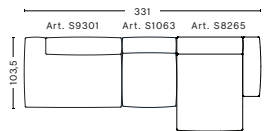

COMBINATIONS

3 SEATER COMBINATION 1 LOW ARMREST

DIMENSIONS

W278,5 x D103,5 x H67 cm
Seat H37 cm

3 SEATER COMBINATION 3 LOW ARMREST | LEFT

DIMENSIONS

W314 x D135,5 x H67 cm
Seat H37 cm

3 SEATER COMBINATION 3 LOW ARMREST | RIGHT

DIMENSIONS

W314 x D135,5 x H67 cm
Seat H37 cm

3 SEATER COMBINATION 4 LOW ARMREST | LEFT

DIMENSIONS

W331 x D135,5 x H67 cm
Seat H37 cm

3 SEATER COMBINATION 4 LOW ARMREST | RIGHT

DIMENSIONS

W331 x D135,5 x H67 cm
Seat H37 cm

3 SEATER COMBINATION 5 LOW ARMREST | LEFT

DIMENSIONS

W348 x D135,5 x H67 cm
Seat H37 cm

3 SEATER COMBINATION 5 LOW ARMREST | RIGHT

DIMENSIONS

W348 x D135,5 x H67 cm
Seat H37 cm

FABRIC GROUPS

1 | Linara, Random Fade, Mode, Metaphor, Lint, Swarm, Atlas 2 | Steelcut, Steelcut Trio, Melange Nap, Lola, Olavi by HAY, Flamiber, Fairway, Linen Grid 3 | Beck, Divina, Divina Melange, Divina MD, Ruskin, Roden, DOT 1682, Re-wool 4 | Hallingdal, Lila, Raas, Bolgheri 5 | Sierra, Balder 6 | Sense, Vidar, Nevada, California, Coda