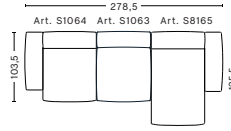

3 SEATER COMBINATION 5 LOW ARMREST | LEFT

DIMENSIONS

W348 x D135,5 x H67 cm
Seat H37 cm

3 SEATER COMBINATION 5 LOW ARMREST | RIGHT

DIMENSIONS

W348 x D135,5 x H67 cm
Seat H37 cm

FABRIC GROUPS

1 | Linara, Random Fade, Mode, Metaphor, Lint, Swarm, Atlas 2 | Steelcut, Steelcut Trio, Melange Nap, Lola, Olavi by HAY, Flamiber, Fairway, Linen Grid 3 | Beck, Divina, Divina Melange, Divina MD, Ruskin, Roden, DOT 1682, Re-wool 4 | Hallingdal, Lila, Raas, Bolgheri 5 | Sierra, Balder 6 | Sense, Vidar, Nevada, California, Coda

COMBINATIONS

3 SEATER COMBINATION 9 LOW ARMREST | LEFT

DIMENSIONS

W278,5 x D135,5 x H67 cm
Seat H37 cm

3 SEATER COMBINATION 9 LOW ARMREST | RIGHT

DIMENSIONS

W278,5 x D135,5 x H67 cm
Seat H37 cm

3 SEATER COMBINATION 10 LOW ARMREST | LEFT

DIMENSIONS

W312,5 x D135,5 x H67 cm
Seat H37 cm

3 SEATER COMBINATION 10 LOW ARMREST | RIGHT

DIMENSIONS

W312,5 x D135,5 x H67 cm
Seat H37 cm

3 SEATER COMBINATION 11 LOW ARMREST | LEFT

DIMENSIONS

W329,5 x D135,5 x H67 cm
Seat H37 cm