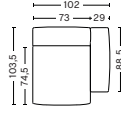

DIMENSIONS
 W102 x D103,5 x H67 cm
 Seat H37 cm
 Armrest W29 x H67 cm
 Foam option

S1063 | NARROW | MIDDLE

DIMENSIONS
 W74,5 x D103,5 x H67 cm
 Seat H37 cm
 Foam option

S1964 | LOW ARMREST | WIDE | LEFT END

DIMENSIONS
 W119 x D103,5 x H67 cm
 Seat H37 cm
 Armrest W29 x H67 cm
 Foam option

S1965 | LOW ARMREST | WIDE | RIGHT END

DIMENSIONS
 W119 x D103,5 x H67 cm
 Seat H37 cm
 Armrest W29 x H67 cm
 Foam option

S1963 | WIDE | MIDDLE

DIMENSIONS
 W91,5 x D103,5 x H67 cm
 Seat H37 cm
 Foam option

S1862 | CORNER | LEFT END

DIMENSIONS
 W98 x D98 x H67 cm
 Seat H37 cm
 Armrest W29 x H67 cm
 Foam option

S1861 | CORNER | RIGHT END

COMBINATIONS

CORNER COMBINATION 1 LOW ARMREST | LEFT

DIMENSIONS

W274,5 x D274,5 x H67 cm
Seat H37 cm

CORNER COMBINATION 1 LOW ARMREST | RIGHT

DIMENSIONS

W274,5 x D274,5 x H67 cm
Seat H37 cm

CORNER COMBINATION 2 LOW ARMREST | LEFT