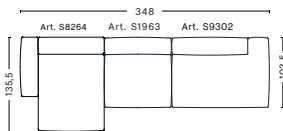

COMBINATIONS

3 SEATER COMBINATION 1 LOW ARMREST

DIMENSIONS

W278,5 x D103,5 x H67 cm
Seat H37 cm

3 SEATER COMBINATION 3 LOW ARMREST | LEFT

DIMENSIONS

W314 x D135,5 x H67 cm
Seat H37 cm

3 SEATER COMBINATION 3 LOW ARMREST | RIGHT

DIMENSIONS

W314 x D135,5 x H67 cm
Seat H37 cm

3 SEATER COMBINATION 4 LOW ARMREST | LEFT

DIMENSIONS

W331 x D135,5 x H67 cm
Seat H37 cm

3 SEATER COMBINATION 4 LOW ARMREST | RIGHT

DIMENSIONS

W331 x D135,5 x H67 cm
Seat H37 cm

3 SEATER COMBINATION 5 LOW ARMREST | LEFT

DIMENSIONS

W348 x D135,5 x H67 cm
Seat H37 cm

3 SEATER COMBINATION 5 LOW ARMREST | RIGHT

DIMENSIONS

W348 x D135,5 x H67 cm
Seat H37 cm

FABRIC GROUPS

1 | Linara, Random Fade, Mode, Metaphor, Lint, Swarm, Atlas 2 | Steelcut, Steelcut Trio, Melange Nap, Lola, Olavi by HAY, Flamiber, Fairway, Linen Grid 3 | Beck, Divina, Divina Melange, Divina MD, Ruskin, Roden, DOT 1682, Re-wool 4 | Hallingdal, Lila, Raas, Bolgheri 5 | Sierra, Balder 6 | Sense, Vidar, Nevada, California, Coda