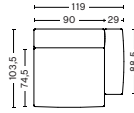

DIMENSIONS
 W102 x D103,5 x H67 cm
 Seat H37 cm
 Armrest W29 x H67 cm
 Foam option

S1063 | NARROW | MIDDLE

DIMENSIONS
 W74,5 x D103,5 x H67 cm
 Seat H37 cm
 Foam option

S1964 | LOW ARMREST | WIDE | LEFT END

DIMENSIONS
 W119 x D103,5 x H67 cm
 Seat H37 cm
 Armrest W29 x H67 cm
 Foam option

S1965 | LOW ARMREST | WIDE | RIGHT END

DIMENSIONS
 W119 x D103,5 x H67 cm
 Seat H37 cm
 Armrest W29 x H67 cm
 Foam option

S1963 | WIDE | MIDDLE

DIMENSIONS
 W91,5 x D103,5 x H67 cm
 Seat H37 cm
 Foam option

S1862 | CORNER | LEFT END

DIMENSIONS
 W98 x D98 x H67 cm
 Seat H37 cm
 Armrest W29 x H67 cm
 Foam option

S1861 | CORNER | RIGHT END

DIMENSIONS

W102 x D135,5 x H67 cm
 Seat H37 cm
 Armrest W29 x H67 cm
 Foam option

S8264 | LOW ARMREST | CHAISE LONGUE SHORT | WIDE | LEFT END*

DIMENSIONS

W119 x D135,5 x H67 cm
 Seat H37 cm
 Armrest W29 x H67 cm
 Foam option