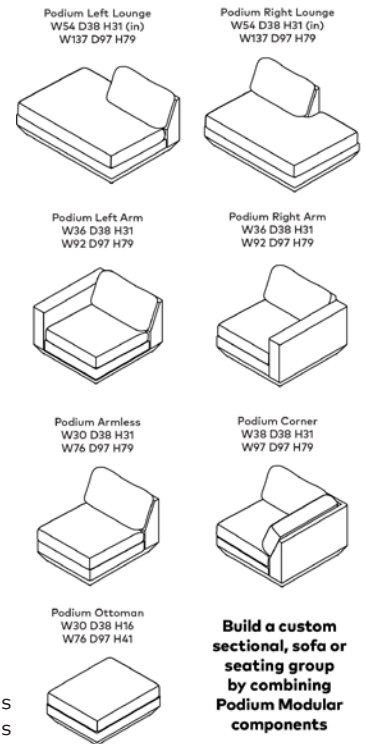

# Podium Modular 4PC Sectional

## UPHOLSTERY > Fabric

The Podium Modular Collection is an adaptable seating system that brings modern elegance and luxurious comfort to any space. The Podium features seven core components (Right Arm, Left Arm, Armless, Corner, Ottoman, Left Lounge and Right Lounge) that can be arranged in unlimited configurations to suit any vision or layout. Components can then be easily reconfigured or added later to adapt to your evolving lifestyle. Each component showcases a relaxed silhouette inspired by 1970's Modernism: a low and deep sit created by plush seat and back cushions (filled with eco-friendly synthetic down derived from recycled water bottles), and an attractive, subtly angled, chamfered base. The frames are constructed with kiln-dried 100% FSC®-Certified hardwood in support of responsible forest management.