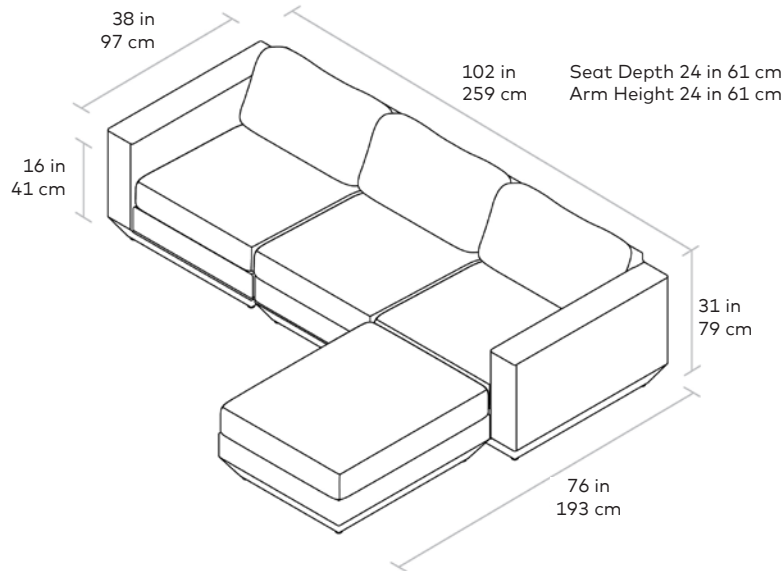

# Podium Modular 4PC Sectional

## UPHOLSTERY > Fabric

The Podium Modular Collection is an adaptable seating system that brings modern elegance and luxurious comfort to any space. The Podium features seven core components (Right Arm, Left Arm, Armless, Corner, Ottoman, Left Lounge and Right Lounge) that can be arranged in unlimited configurations to suit any vision or layout. Components can then be easily reconfigured or added later to adapt to your evolving lifestyle. Each component showcases a relaxed silhouette inspired by 1970's Modernism: a low and deep sit created by plush seat and back cushions (filled with eco-friendly synthetic down derived from recycled water bottles), and an attractive, subtly angled, chamfered base. The frames are constructed with kiln-dried 100% FSC®-Certified hardwood in support of responsible forest management.