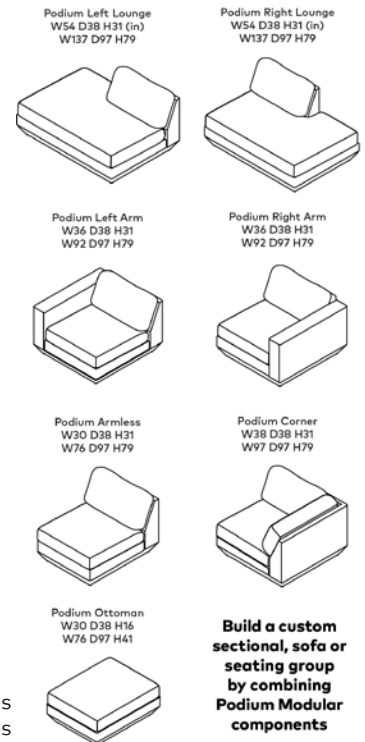

Podium Ottoman

UPHOLSTERY > Fabric

The Podium Modular Collection is an adaptable seating system that brings modern elegance and luxurious comfort to any space. The Podium features seven core components (Right Arm, Left Arm, Armless, Corner, Ottoman, Left Lounge and Right Lounge) that can be arranged in unlimited configurations to suit any vision or layout. Components can then be easily reconfigured or added later to adapt to your evolving lifestyle. Each component showcases a relaxed silhouette inspired by 1970's Modernism: a low and deep sit created by plush seat and back cushions (filled with eco-friendly synthetic down derived from recycled water bottles), and an attractive, subtly angled, chamfered base. The frames are constructed with kiln-dried 100% FSC®-Certified hardwood in support of responsible forest management.