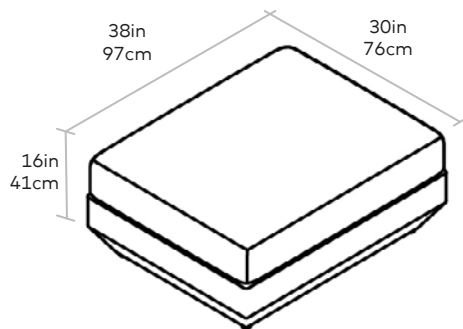

Podium Ottoman

UPHOLSTERY > Fabric

The Podium Modular Collection is an adaptable seating system that brings modern elegance and luxurious comfort to any space. The Podium features seven core components (Right Arm, Left Arm, Armless, Corner, Ottoman, Left Lounge and Right Lounge) that can be arranged in unlimited configurations to suit any vision or layout. Components can then be easily reconfigured or added later to adapt to your evolving lifestyle. Each component showcases a relaxed silhouette inspired by 1970's Modernism: a low and deep sit created by plush seat and back cushions (filled with eco-friendly synthetic down derived from recycled water bottles), and an attractive, subtly angled, chamfered base. The frames are constructed with kiln-dried 100% FSC®-Certified hardwood in support of responsible forest management.