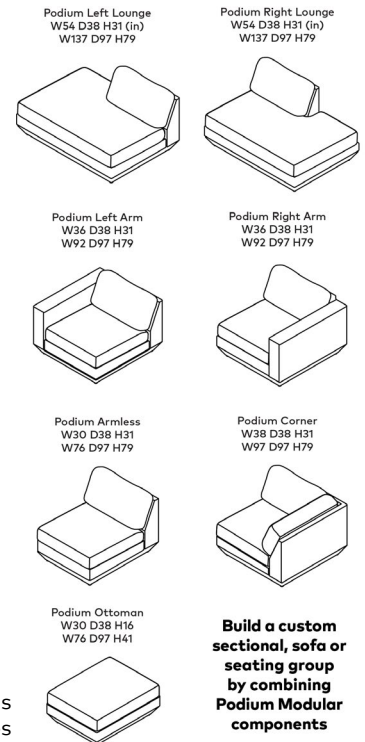

Podium Armless NEW

Seat Depth 24in | 61cm

UPHOLSTERY > Fabric

The Podium Modular Collection is an adaptable seating system that brings modern elegance and luxurious comfort to any space. The Podium features seven core components (Right Arm, Left Arm, Armless, Corner, Ottoman, Left Lounge and Right Lounge) that can be arranged in unlimited configurations to suit any vision or layout. Components can then be easily reconfigured or added later to adapt to your evolving lifestyle. Each component showcases a relaxed silhouette inspired by 1970's Modernism: a low and deep sit created by plush seat and back cushions (filled with eco-friendly synthetic down derived from recycled water bottles), and an attractive, subtly angled, chamfered base. The frames are constructed with kiln-dried 100% FSC®-Certified hardwood in support of responsible forest management.