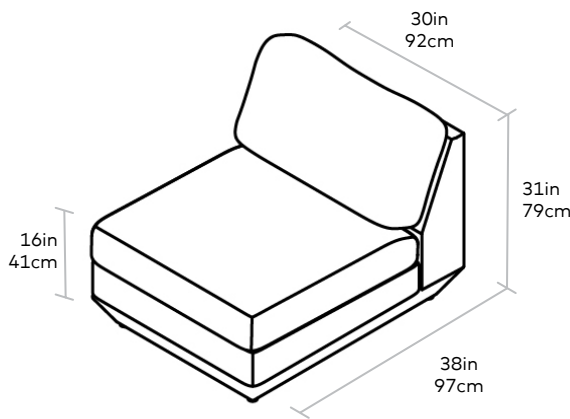

Podium Armless NEW

Seat Depth 24in | 61cm

UPHOLSTERY > Fabric

The Podium Modular Collection is an adaptable seating system that brings modern elegance and luxurious comfort to any space. The Podium features seven core components (Right Arm, Left Arm, Armless, Corner, Ottoman, Left Lounge and Right Lounge) that can be arranged in unlimited configurations to suit any vision or layout. Components can then be easily reconfigured or added later to adapt to your evolving lifestyle. Each component showcases a relaxed silhouette inspired by 1970's Modernism: a low and deep sit created by plush seat and back cushions (filled with eco-friendly synthetic down derived from recycled water bottles), and an attractive, subtly angled, chamfered base. The frames are constructed with kiln-dried 100% FSC®-Certified hardwood in support of responsible forest management.