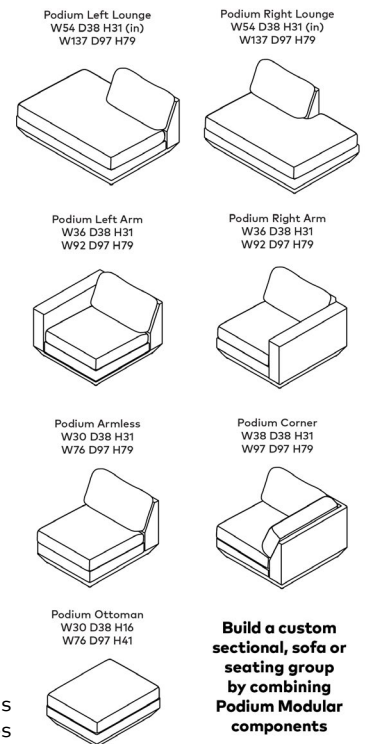

Podium Left Lounge NEW

Seat Depth 24in | 61cm

UPHOLSTERY > Fabric

The Podium Modular Collection is an adaptable seating system that brings modern elegance and luxurious comfort to any space. The Podium features seven core components (Right Arm, Left Arm, Armless, Corner, Ottoman, Left Lounge and Right Lounge) that can be arranged in unlimited configurations to suit any vision or layout. Components can then be easily reconfigured or added later to adapt to your evolving lifestyle. Each component showcases a relaxed silhouette inspired by 1970's Modernism: a low and deep sit created by plush seat and back cushions (filled with eco-friendly synthetic down derived from recycled water bottles), and an attractive, subtly angled, chamfered base. The frames are constructed with kiln-dried 100% FSC®-Certified hardwood in support of responsible forest management.