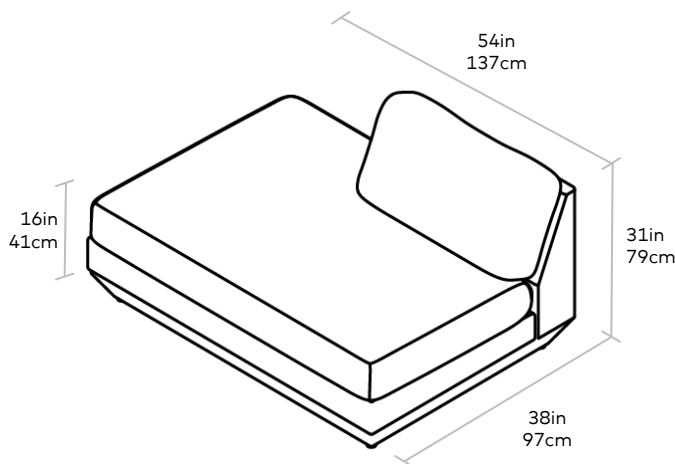

Podium Left Lounge NEW

Seat Depth 24in | 61cm

UPHOLSTERY > Fabric

The Podium Modular Collection is an adaptable seating system that brings modern elegance and luxurious comfort to any space. The Podium features seven core components (Right Arm, Left Arm, Armless, Corner, Ottoman, Left Lounge and Right Lounge) that can be arranged in unlimited configurations to suit any vision or layout. Components can then be easily reconfigured or added later to adapt to your evolving lifestyle. Each component showcases a relaxed silhouette inspired by 1970's Modernism: a low and deep sit created by plush seat and back cushions (filled with eco-friendly synthetic down derived from recycled water bottles), and an attractive, subtly angled, chamfered base. The frames are constructed with kiln-dried 100% FSC®-Certified hardwood in support of responsible forest management.