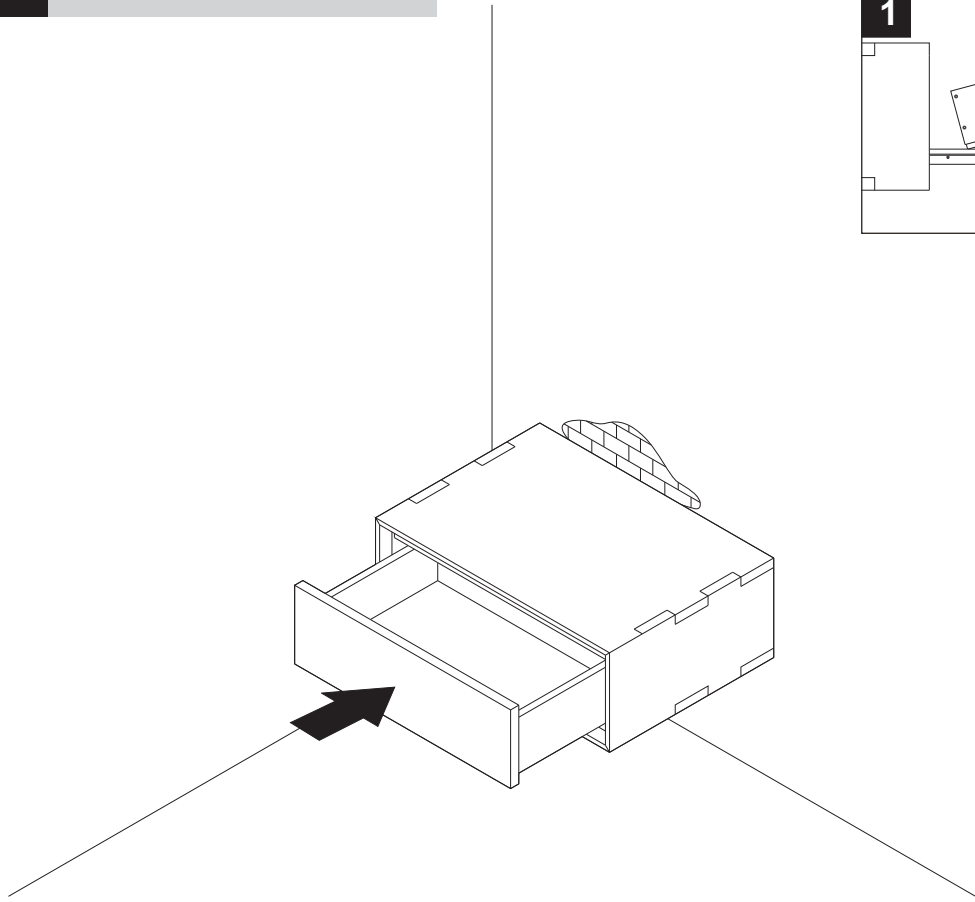

51224 OAK NORDIC II NIGHTSTAND - 1 DRAWER - HANGING ASSEMBLY INSTRUCTION FOR HANGING NIGHTSTAND INSTALLATION

D. REMOVING THE DRAWER

E. INSTALLING ITEM TO THE MOUNTING PLATE

⚠ ADJUST IF NECESSARY

51224 OAK NORDIC II NIGHTSTAND - 1 DRAWER - HANGING ASSEMBLY INSTRUCTION FOR HANGING NIGHTSTAND INSTALLATION

F. INSTALLING THE DRAWER

G. FINISH