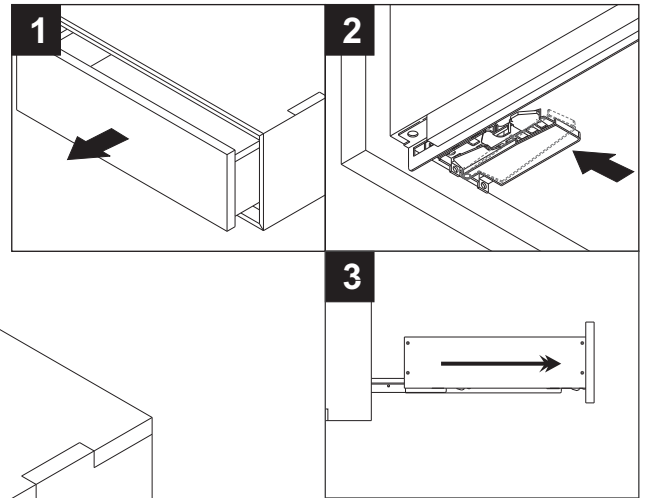

51224 OAK NORDIC II NIGHTSTAND - 1 DRAWER - HANGING ASSEMBLY INSTRUCTION FOR HANGING NIGHTSTAND INSTALLATION

D. REMOVING THE DRAWER

E. INSTALLING ITEM TO THE MOUNTING PLATE

⚠ ADJUST IF NECESSARY

51224 OAK NORDIC II NIGHTSTAND - 1 DRAWER - HANGING ASSEMBLY INSTRUCTION FOR HANGING NIGHTSTAND INSTALLATION