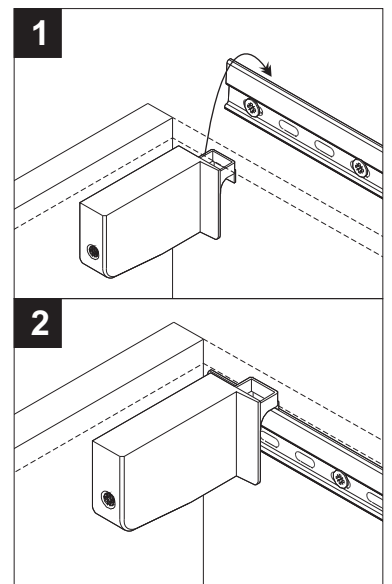

51224 OAK NORDIC II NIGHTSTAND - 1 DRAWER - HANGING ASSEMBLY INSTRUCTION FOR HANGING NIGHTSTAND INSTALLATION

D. REMOVING THE DRAWER

E. INSTALLING ITEM TO THE MOUNTING PLATE

⚠ ADJUST IF NECESSARY

51224 OAK NORDIC II NIGHTSTAND - 1 DRAWER - HANGING ASSEMBLY INSTRUCTION FOR HANGING NIGHTSTAND INSTALLATION