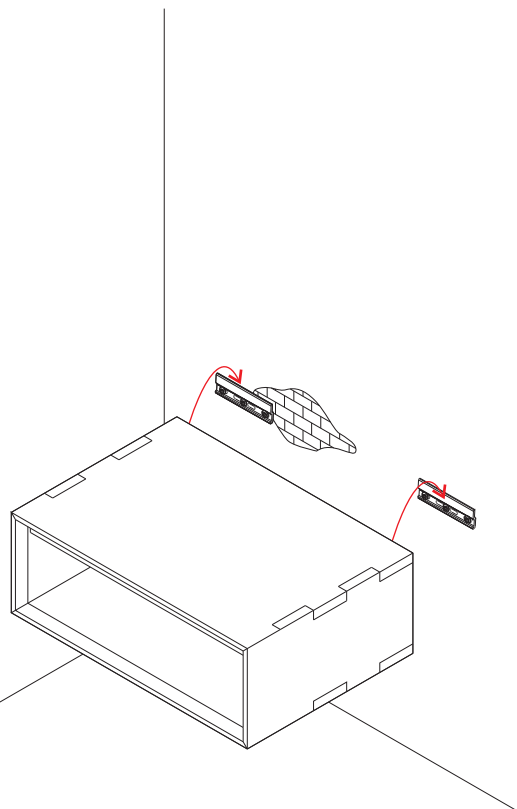

51224 OAK NORDIC II NIGHTSTAND - 1 DRAWER - HANGING ASSEMBLY INSTRUCTION FOR HANGING NIGHTSTAND INSTALLATION

D. REMOVING THE DRAWER

E. INSTALLING ITEM TO THE MOUNTING PLATE

⚠ ADJUST IF NECESSARY

51224 OAK NORDIC II NIGHTSTAND - 1 DRAWER - HANGING ASSEMBLY INSTRUCTION FOR HANGING NIGHTSTAND INSTALLATION