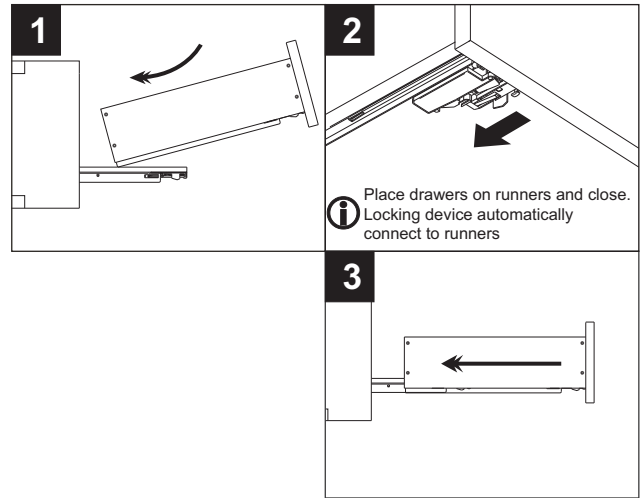

51224 OAK NORDIC II NIGHTSTAND - 1 DRAWER - HANGING ASSEMBLY INSTRUCTION FOR HANGING NIGHTSTAND INSTALLATION

D. REMOVING THE DRAWER

E. INSTALLING ITEM TO THE MOUNTING PLATE

⚠ ADJUST IF NECESSARY

51224 OAK NORDIC II NIGHTSTAND - 1 DRAWER - HANGING ASSEMBLY INSTRUCTION FOR HANGING NIGHTSTAND INSTALLATION

F. INSTALLING THE DRAWER

G. FINISH