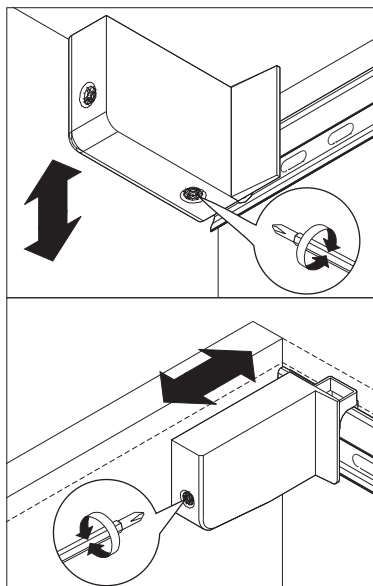

51224 OAK NORDIC II NIGHTSTAND - 1 DRAWER - HANGING ASSEMBLY INSTRUCTION FOR HANGING NIGHTSTAND INSTALLATION

D. REMOVING THE DRAWER

E. INSTALLING ITEM TO THE MOUNTING PLATE

⚠ ADJUST IF NECESSARY

51224 OAK NORDIC II NIGHTSTAND - 1 DRAWER - HANGING ASSEMBLY INSTRUCTION FOR HANGING NIGHTSTAND INSTALLATION