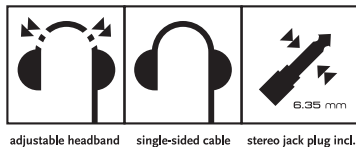

DT 880 Edition

Dynamic Headphone

FEATURES

- Semi-open back design
- Rugged headband construction
- Single-sided cable
- Soft headband pad
- Excellent sound location
- Gold-plated 1/8" mini stereo jack plug (3.5 mm) and 1/4" adapter (6.35 mm)

DESCRIPTION

The DT 880 combines the strengths of open and closed studio headphones. The improved systems of the legendary DT 880 now offer a high quality headphone with excellent analytical properties, especially for classical music. The DT 880 reproduces an amazing sound spectrum, with clean, clear detail from the deepest bass to the highest highs. The highs are crystal-clear without being unpleasant, impressive even at low levels. The neutral balanced mids are analytical and strong, without being predominant. The DT 880's bass is voluminous without being too obtrusive. The single-sided cable, the soft ear pads and the padded headband make the DT 880 extra-comfortable for extended listening sessions. The DT 880 is still manufactured in Germany, providing an excellent quality.

VERSIONS

DT 880	32 Ω, for portable players	Order # 483.931
DT 880	250 Ω, for home hi-fi systems	Order # 481.793
DT 880	600 Ω, for high end systems	Order # 491.322

TECHNICAL SPECIFICATIONS

Transducer type	Dynamic
Operating principle	Semi-open
Frequency response	5 - 35,000 Hz
Nominal impedance	32 Ω / 250 Ω / 600 Ω
Nominal SPL	96 dB
T.H.D.	< 0.2%
Power handling capacity	100 mW
Sound coupling to the ear	Circumaural
Nominal headband pressure	approx. 2.8 N
Cable length and type	3 m / straight cable
Connection	Gold-plated 1/8" mini stereo jack plug (3.5 mm) and 1/4" adapter (6.35 mm)
Weight without cable	290 g

(all specifications according to EN 60 268-7)

SPARE PARTS AND OPTIONAL ACCESSORIES

EDT 990 V	Ear pads, velours, circumaural, silver-grey	Order # 926.679
BN 59-65/A	Headband pad, leatherette, black	Order # 579.823
	Straight extension cable, 5 m long, 1/4" jack (6.35 mm) - 1/4" jack (6.35 mm)	Order # 565.385