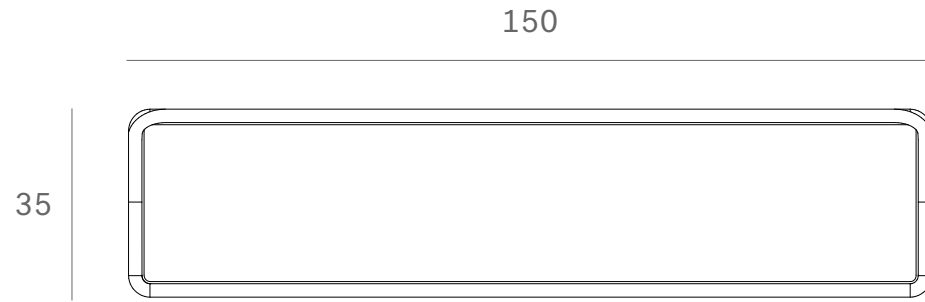

*Ethnicraft*

45180 - Walnut Spindle bench - Dimensions (cm)

*Ethnicraft*

45180 - Walnut Spindle bench - Dimensions (inches)