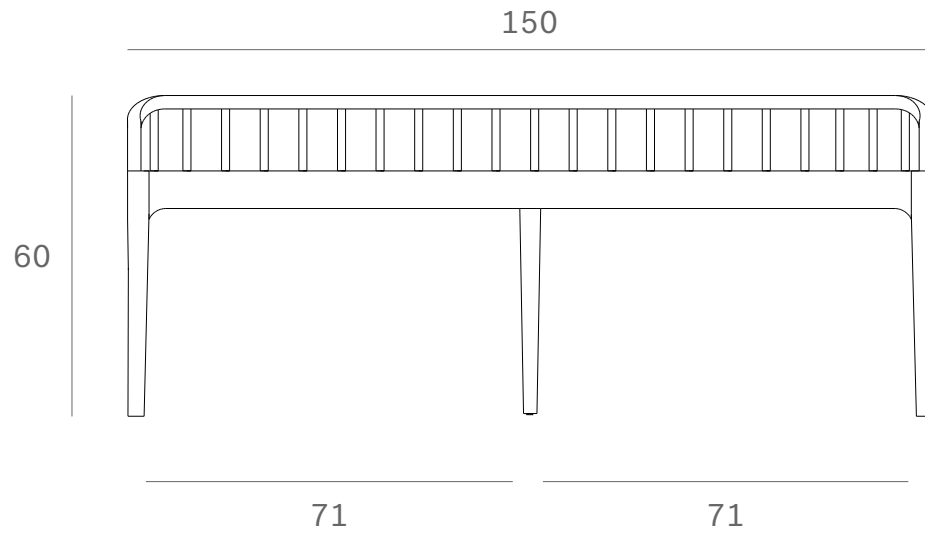

*Ethnicraft*

45180 - Walnut Spindle bench - Dimensions (cm)

*Ethnicraft*

45180 - Walnut Spindle bench - Dimensions (inches)