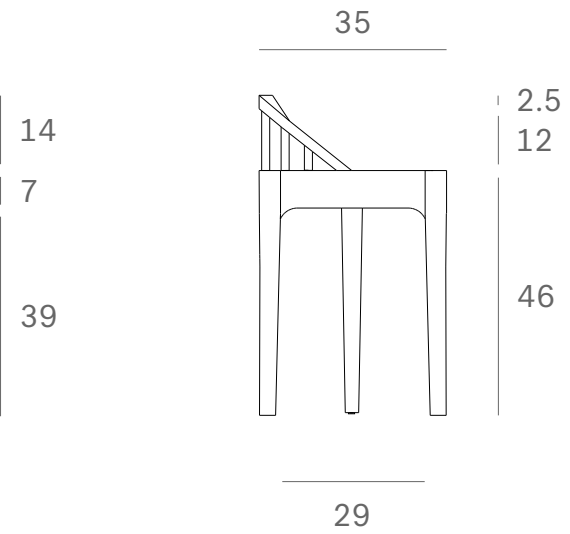

*Ethnicraft*

45180 - Walnut Spindle bench - Dimensions (cm)

*Ethnicraft*

45180 - Walnut Spindle bench - Dimensions (inches)