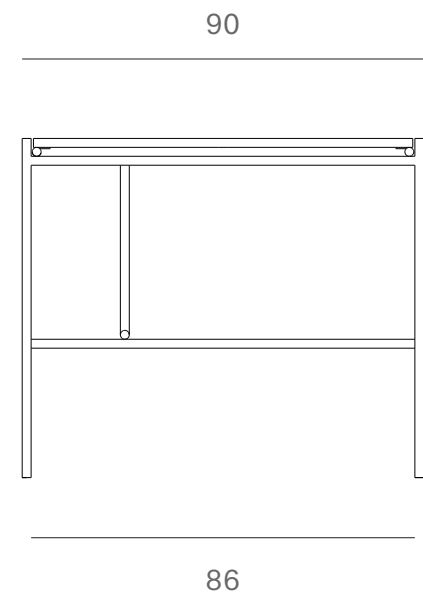

*Ethnicraft*

10140 - Teak Oscar desk - Dimensions (cm)

*Ethnicraft*

10140 - Teak Oscar desk - Dimensions (inches)