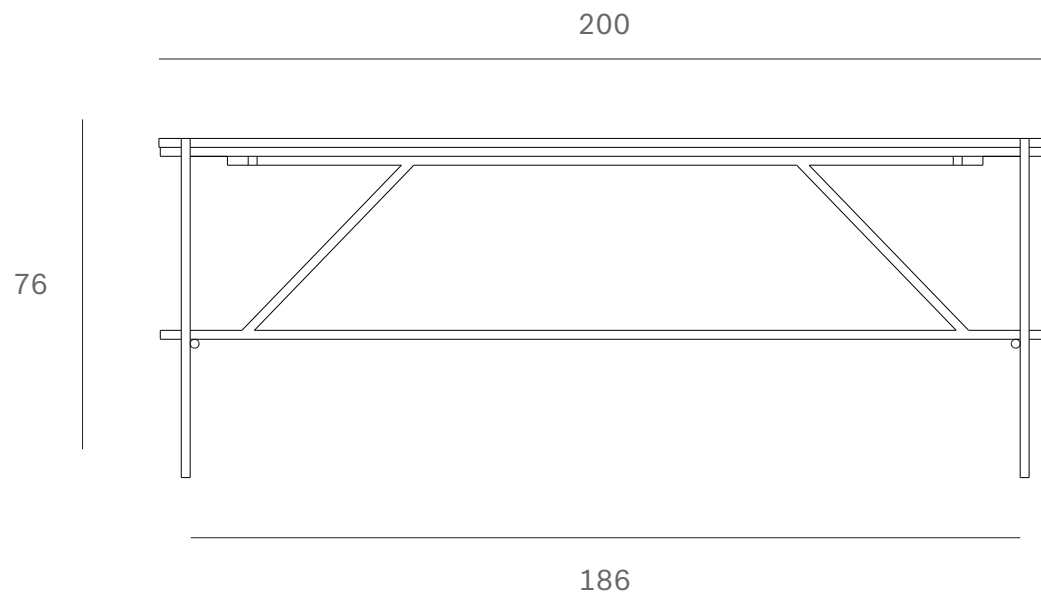

*Ethnicraft*

10140 - Teak Oscar desk - Dimensions (cm)

*Ethnicraft*

10140 - Teak Oscar desk - Dimensions (inches)