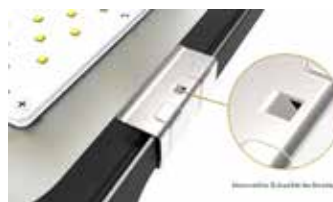

G-BUCKLE TECHNOLOGY