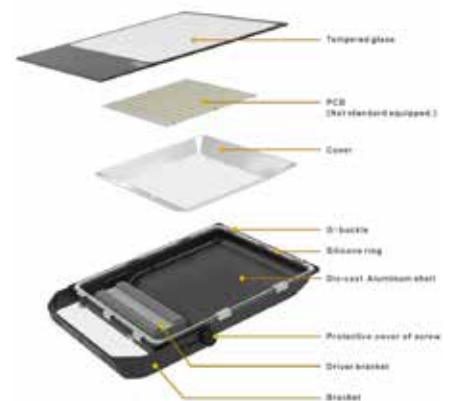

DISCLAIMER

Important Statement of warranty.

Earthtrack reserves the right to change or discontinue a product and/ or specification without notice. All warranty periods only cover faulty workmanship and / or material components. Any claims on misused or disassembled products will not be recognized by Earthtrack. All information enclosed in this catalogue, to our knowledge, was correct at time of print.