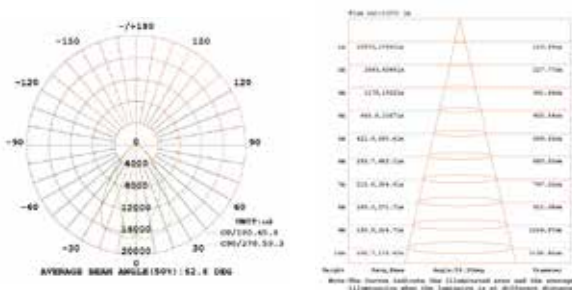

SPECIFICATION

MODEL	ETG-SVF10	ETG-SVF20	ETG-SVF30	ETG-SVF50	ETG-SVF70	ETG-SVF100	ETG-SVF120	ETG-SVF150	ETG-SVF200
Power	10W	20W	30W	50W	70W	100W	120W	150W	200W
Lumen (lm)	1200lm	2,400lm	3,600lm	6,500lm	9,100lm	13,000lm	15,600lm	21,000lm	28,000lm
Dimension	172 x 131 x 29	182 x 138 x 29	252 x 180 x 44	350 x 256 x 62	350 x 256 x 62	350 x 256 x 62	396 x 298 x 61	440 x 337 x 62	495 x 375 x 62
Net Weight	1.4kg	1.5kg	2.0kg	2.6kg	2.6kg	2.7kg	3.0kg	4.2kg	4.8kg
LED Qty	14	35	56	84	126	182	224	273	364

IP Rating	IP65	Material	Aluminum & High quality iron/stainless steel
Lm/W	130Lm/W	Beam Angle	120°
CRI	RA>80	CCT	3000K, 4000K, 6000K
Power Factor	>0.9	Light Source	PHILLIPS LUXEON 3030 LUMINOUS
Operating Temperature	-40°C ~ +40°C	LED Driver	Meanwell
Voltage / Current	AC100-240V 50/60Hz	Warranty	5 Years

* - Varies with the input power

LUMINOUS INTENSITY DISTRIBUTION DIAGRAM