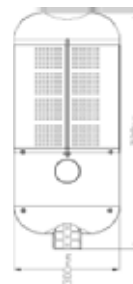

MODEL NUMBER	ETG-RSL40	ETG-RSL80	ETG-RSL120	ETG-RSL160	ETG-RSL200	ETG-RSL240	ETG-RSL280
Power	40W	80W	120W	160W	200W	240W	280W
Lumen (lm)	5200lm	10,400lm	15,600lm	20,800lm	26,000lm	31,200lm	36,400lm
IP Rating	IP66						
IK Rating	IK10						
PF	PF>0.9						
CRI	70, 80 (90 Optional)						
Luminous Efficacy	130lm/W						
Operating Temperature	-30°C ~ +50°C						
Voltage	100- 480 VAC (50-60Hz)						
DC Suport	12V	24V	24V	-	-	-	-
Material	Die-cast Aluminum, Mitshubishi PC Lens						
Beam Angle	Type- II & Type III						
Color Temperature	3000-3500k / 4000-4500k / 6000-6500k						
Light Source	PHILIPS LUXEON T						
Dimension	495 x 300 x 107mm	576 x 300 x 107mm	657 x 300 x 107mm	738 x 300 x 107mm	819 x 300 x 107mm	900x 300 x 107mm	981 x 300 x 107mm
Net Weight	5.8kg	7.2kg	8.6kg	9.7kg	10.9kg	12.3kg	15.8kg
Life span	More than 50000 Hrs						
Warranty	5 Years						

ETG-RSL40

ETG-RSL80

ETG-RSL120

ETG-RSL160

ETG-RSL200

ETG-RSL240

ETG-RSL280