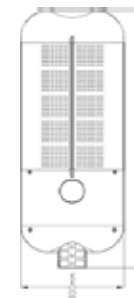

MODEL NUMBER	ETG-RSL40	ETG-RSL80	ETG-RSL120	ETG-RSL160	ETG-RSL200	ETG-RSL240	ETG-RSL280
Power	40W	80W	120W	160W	200W	240W	280W
Lumen (lm)	5200lm	10,400lm	15,600lm	20,800lm	26,000lm	31,200lm	36,400lm
IP Rating	IP66						
IK Rating	IK10						
PF	PF>0.9						
CRI	70, 80 (90 Optional)						
Luminous Efficacy	130lm/W						
Operating Temperature	-30°C ~ +50°C						
Voltage	100- 480 VAC (50-60Hz)						
DC Suport	12V	24V	24V	-	-	-	-
Material	Die-cast Aluminum, Mitshubishi PC Lens						
Beam Angle	Type- II & Type III						
Color Temperature	3000-3500k / 4000-4500k / 6000-6500k						
Light Source	PHILIPS LUXEON T						
Dimension	495 x 300 x 107mm	576 x 300 x 107mm	657 x 300 x 107mm	738 x 300 x 107mm	819 x 300 x 107mm	900x 300 x 107mm	981 x 300 x 107mm
Net Weight	5.8kg	7.2kg	8.6kg	9.7kg	10.9kg	12.3kg	15.8kg
Life span	More than 50000 Hrs						
Warranty	5 Years						

ETG-RSL40

ETG-RSL80

ETG-RSL120

ETG-RSL160

ETG-RSL200

ETG-RSL240

ETG-RSL280