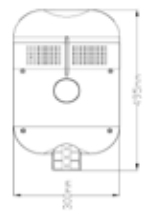

MODEL NUMBER	ETG-RSL40	ETG-RSL80	ETG-RSL120	ETG-RSL160	ETG-RSL200	ETG-RSL240	ETG-RSL280
Power	40W	80W	120W	160W	200W	240W	280W
Lumen (lm)	5200lm	10,400lm	15,600lm	20,800lm	26,000lm	31,200lm	36,400lm
IP Rating	IP66						
IK Rating	IK10						
PF	PF>0.9						
CRI	70, 80 (90 Optional)						
Luminous Efficacy	130lm/W						
Operating Temperature	-30°C ~ +50°C						
Voltage	100- 480 VAC (50-60Hz)						
DC Suport	12V	24V	24V	-	-	-	-
Material	Die-cast Aluminum, Mitshubishi PC Lens						
Beam Angle	Type- II & Type III						
Color Temperature	3000-3500k / 4000-4500k / 6000-6500k						
Light Source	PHILIPS LUXEON T						
Dimension	495 x 300 x 107mm	576 x 300 x 107mm	657 x 300 x 107mm	738 x 300 x 107mm	819 x 300 x 107mm	900x 300 x 107mm	981 x 300 x 107mm
Net Weight	5.8kg	7.2kg	8.6kg	9.7kg	10.9kg	12.3kg	15.8kg
Life span	More than 50000 Hrs						
Warranty	5 Years						