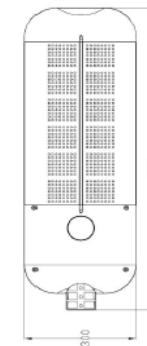

MODEL NUMBER	ETG-RSL40	ETG-RSL80	ETG-RSL120	ETG-RSL160	ETG-RSL200	ETG-RSL240	ETG-RSL280
Power	40W	80W	120W	160W	200W	240W	280W
Lumen (lm)	5200lm	10,400lm	15,600lm	20,800lm	26,000lm	31,200lm	36,400lm
IP Rating	IP66						
IK Rating	IK10						
PF	PF>0.9						
CRI	70, 80 (90 Optional)						
Luminous Efficacy	130lm/W						
Operating Temperature	-30°C ~ +50°C						
Voltage	100- 480 VAC (50-60Hz)						
DC Suport	12V	24V	24V	-	-	-	-
Material	Die-cast Aluminum, Mitshubishi PC Lens						
Beam Angle	Type- II & Type III						
Color Temperature	3000-3500k / 4000-4500k / 6000-6500k						
Light Source	PHILIPS LUXEON T						
Dimension	495 x 300 x 107mm	576 x 300 x 107mm	657 x 300 x 107mm	738 x 300 x 107mm	819 x 300 x 107mm	900x 300 x 107mm	981 x 300 x 107mm
Net Weight	5.8kg	7.2kg	8.6kg	9.7kg	10.9kg	12.3kg	15.8kg
Life span	More than 50000 Hrs						
Warranty	5 Years						

ETG-RSL40

ETG-RSL80

ETG-RSL120

ETG-RSL160

ETG-RSL200

ETG-RSL240

ETG-RSL280