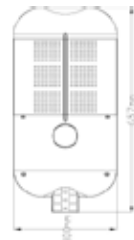

ETG-RSL120