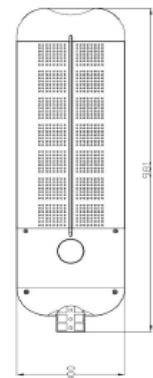

MODEL NUMBER	ETG-RSL40	ETG-RSL80	ETG-RSL120	ETG-RSL160	ETG-RSL200	ETG-RSL240	ETG-RSL280
Power	40W	80W	120W	160W	200W	240W	280W
Lumen (lm)	5200lm	10,400lm	15,600lm	20,800lm	26,000lm	31,200lm	36,400lm
IP Rating	IP66						
IK Rating	IK10						
PF	PF>0.9						
CRI	70, 80 (90 Optional)						
Luminous Efficacy	130lm/W						
Operating Temperature	-30°C ~ +50°C						
Voltage	100- 480 VAC (50-60Hz)						
DC Suport	12V	24V	24V	-	-	-	-
Material	Die-cast Aluminum, Mitshubishi PC Lens						
Beam Angle	Type- II & Type III						
Color Temperature	3000-3500k / 4000-4500k / 6000-6500k						
Light Source	PHILIPS LUXEON T						
Dimension	495 x 300 x 107mm	576 x 300 x 107mm	657 x 300 x 107mm	738 x 300 x 107mm	819 x 300 x 107mm	900x 300 x 107mm	981 x 300 x 107mm
Net Weight	5.8kg	7.2kg	8.6kg	9.7kg	10.9kg	12.3kg	15.8kg
Life span	More than 50000 Hrs						
Warranty	5 Years						

ETG-RSL40

ETG-RSL80

ETG-RSL120

ETG-RSL160

ETG-RSL200

ETG-RSL240

ETG-RSL280