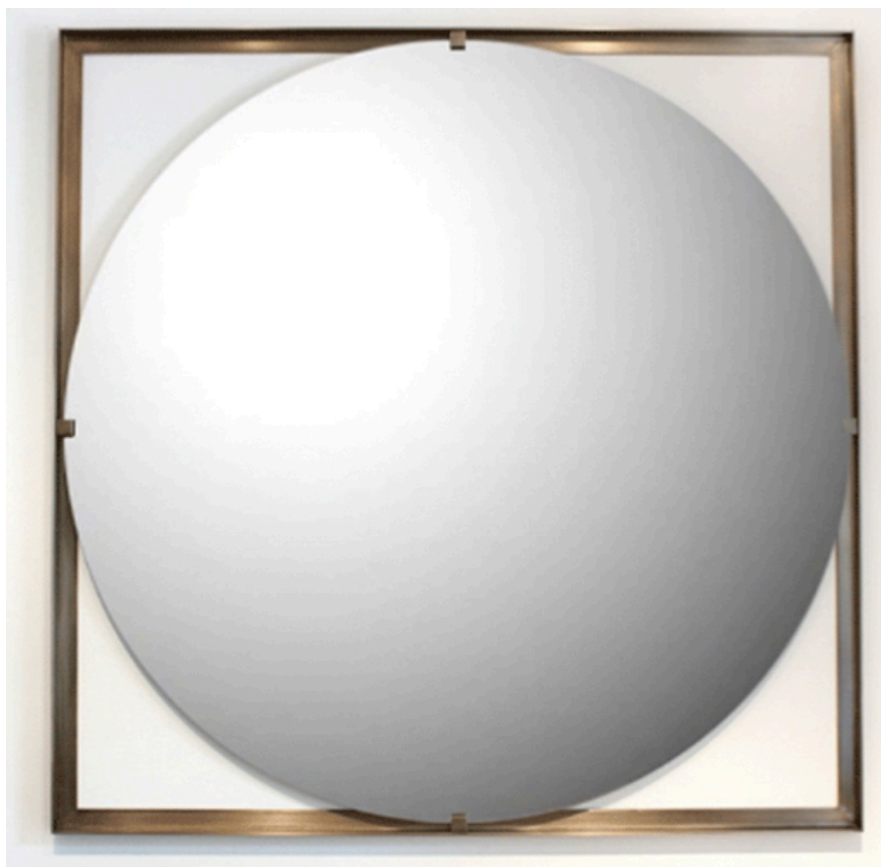

COMERFORD
COLLECTION

GALT MIRROR

37"W x 2"D x 37"H

Convex with bronze frame

Call for stock

\$2,555

Additional sizes and options:

18" x 1" x 18" with convex mirror, \$1,581

18" x 1" x 18" with flat mirror, \$1,856

37" x 2" x 37" with flat mirror, \$2,555

48" x 2" x 48" with flat mirror, \$3,100 (available with flat mirror only)