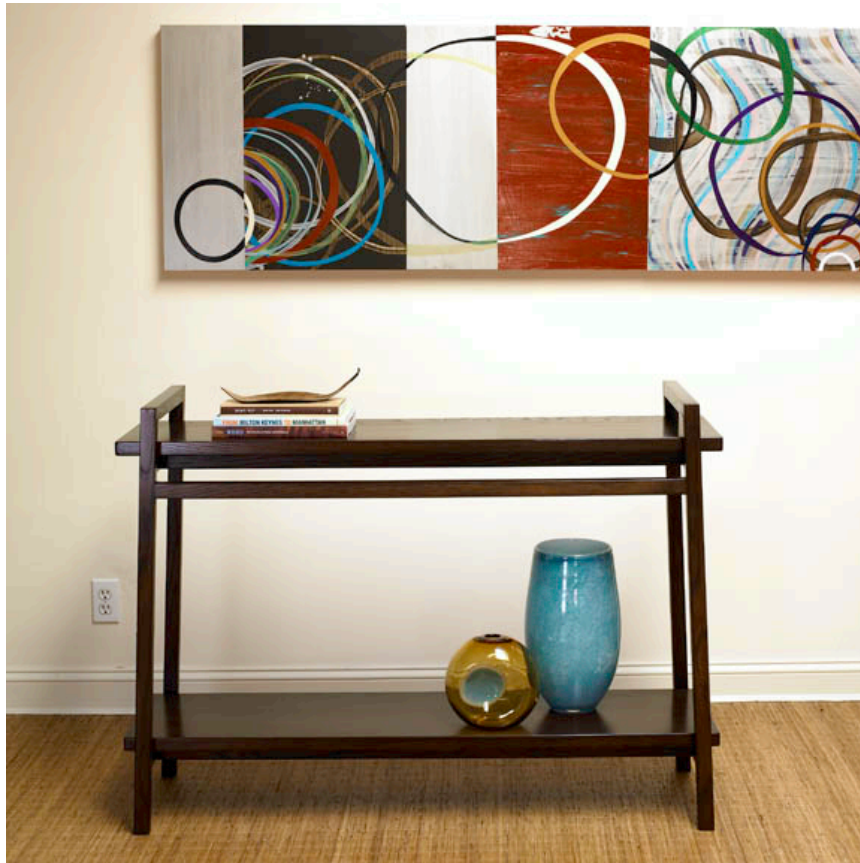

COMERFORD  
COLLECTION

BRIDGEHAMPTON CONSOLE

50" w x 17" d x 36" h

Walnut with brown stain

12 weeks

\$6,600

Woods, finishes and sizes available custom