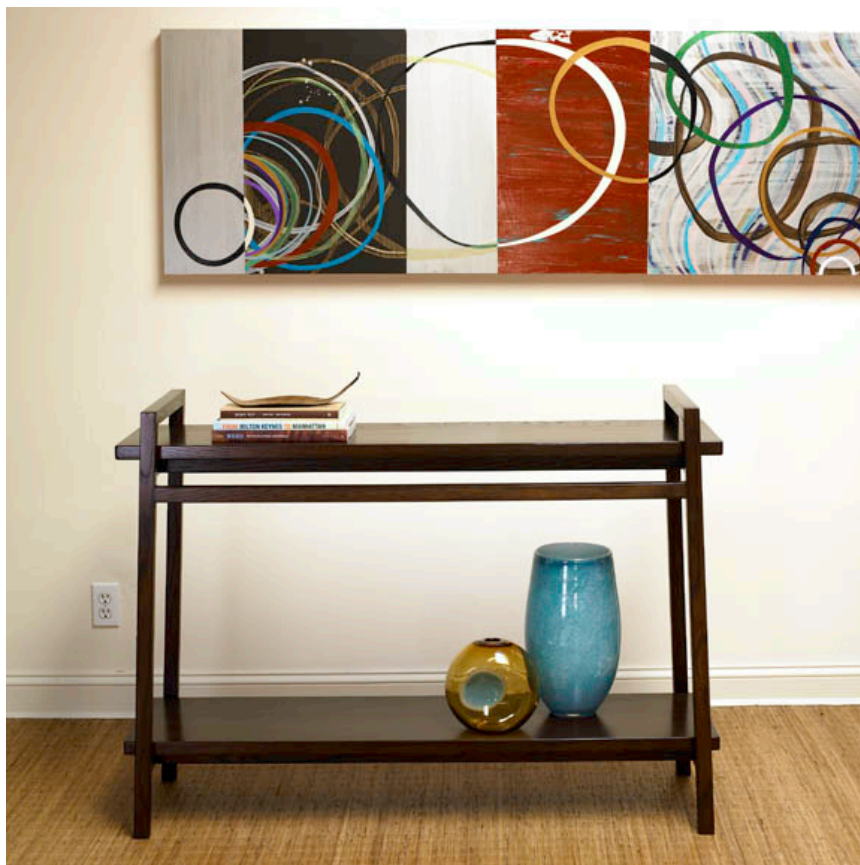

COMERFORD
COLLECTION

BRIDGEHAMPTON CONSOLE

50" w x 17" d x 36" h

Walnut with brown stain

12 weeks

\$7,200

Woods, finishes and sizes available custom