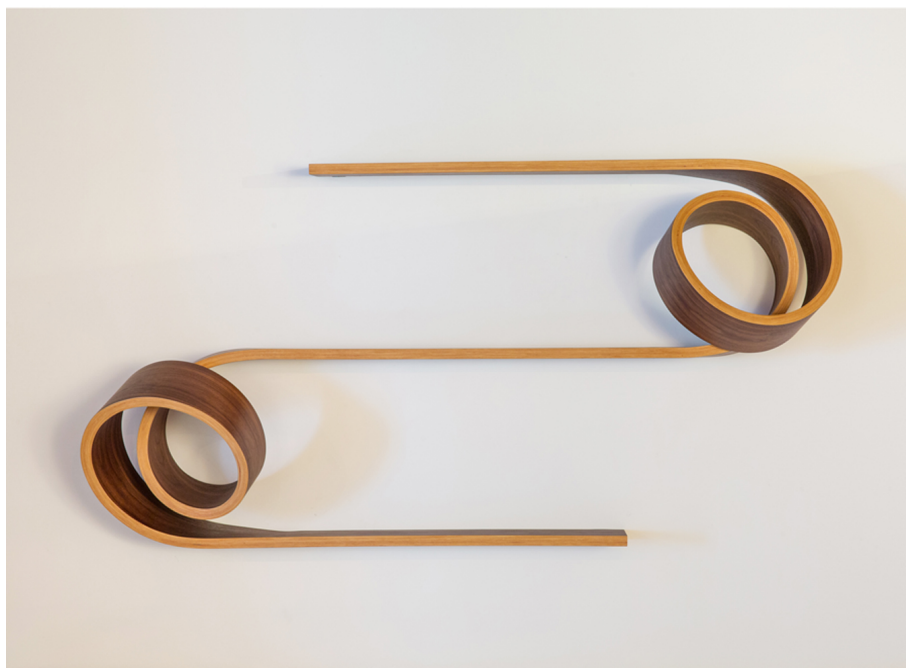

COMERFORD  
COLLECTION

DOUBLE TWIST SHELF

63" x 13 x 32"

Walnut veneer

Available in other wood veneers

6-8 weeks

\$3,100