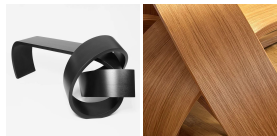

### DESIGN

Bent plywood with wood veneer.

Available in custom sizes and finishes.

Pictured in oiled natural walnut also available in oiled white oak and black.

### DIMENSIONS

55"W x 30"D x 24"H, overall

37"L x 12"W, seating area