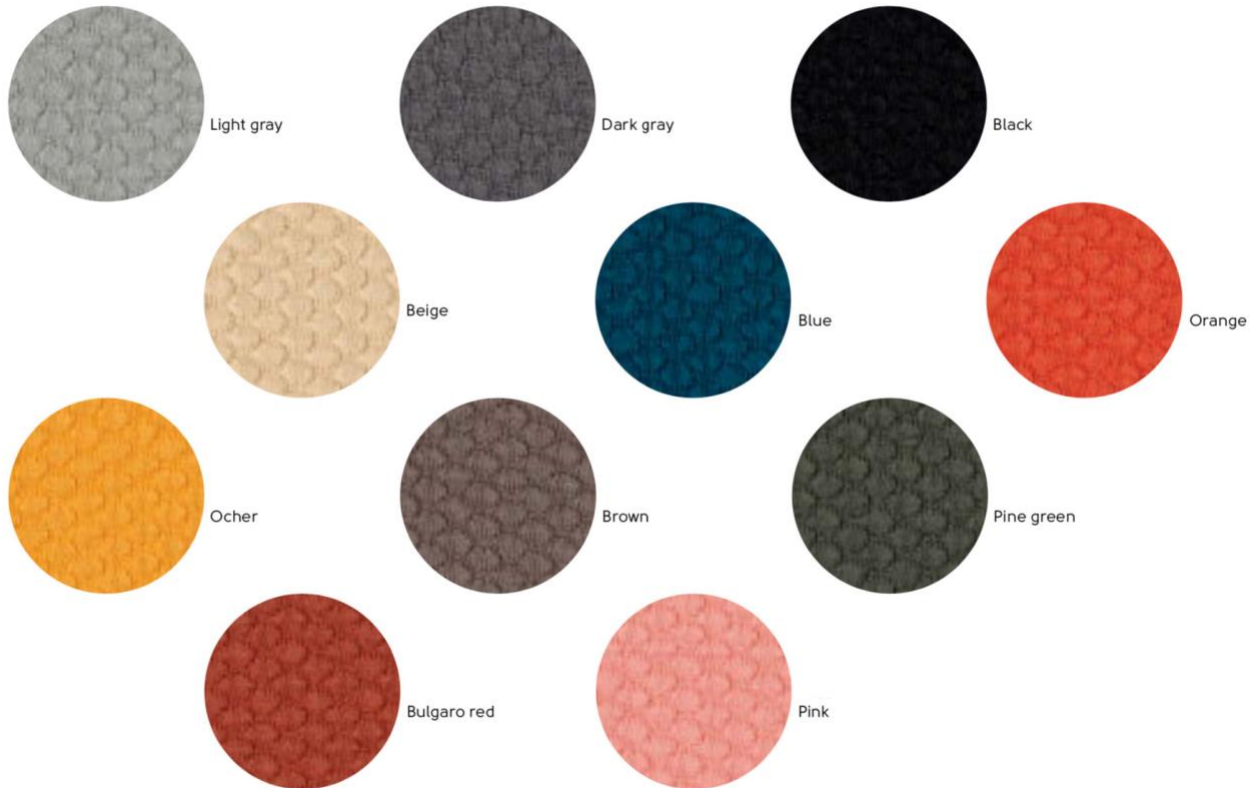

COMERFORD
COLLECTION

PIPPI ARMCHAIR

22"W x 20.9"D x 30.7"H, 18" seat height

Continuous metal tube covered with lightly padded fabric

Additional fabric colors and feet finishes

Call for stock

\$766 (as pictured)

Also available in a side chair, wide armchair, counter stool and
bar stool

COMERFORD COLLECTION

FABRIC

STANDARD FEET FINISHES

COMERFORD COLLECTION

FEET FINISH WITH UP-CHARGE