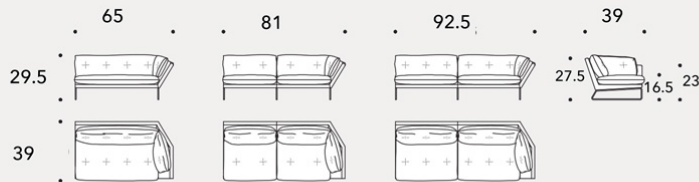

Laterali DX-SX / Right-left side units