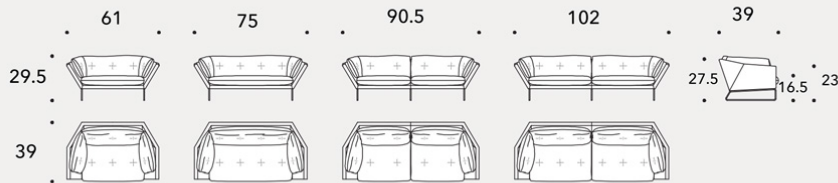

COMERFORD

COLLECTION

Divani / Sofas