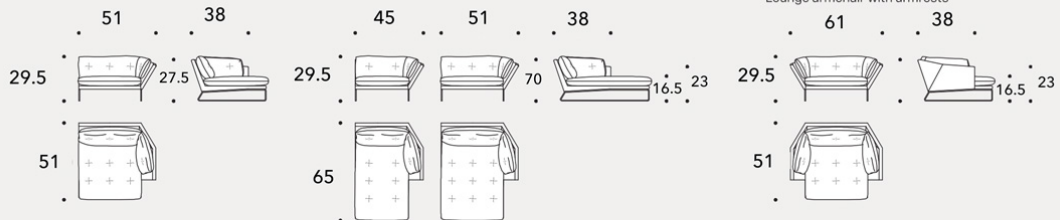

Penisole DX-SX / Right-left chaise longue