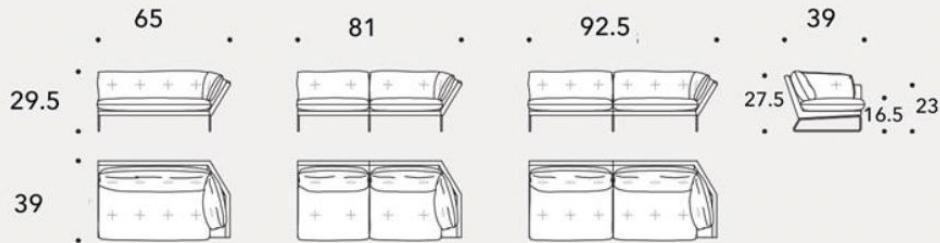

Laterali DX-SX / Right-left side units