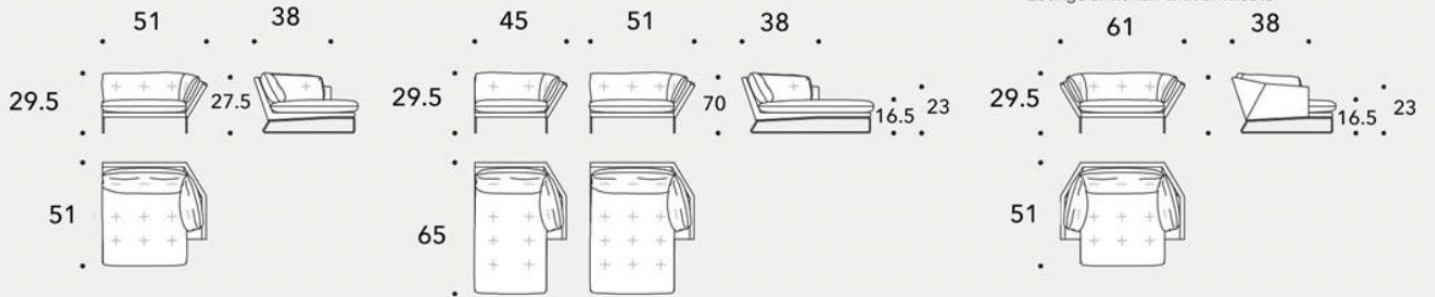

DIMENSIONS

90.5"W x 39"D x 29.5"H, seat height 16.5" - floor sample

Additional sizes available:

61"L, 75"L and 102"L x 39"D x 29.5"H

DELIVERY

16 weeks lead time

MADE IN

Italy

NEW YORK SUITE SOFA

Divani / Sofas

Laterali DX-SX / Right-left side units

Penisole DX-SX / Right-left chaise longue

Poltrona lounge con braccioli / Lounge armchair with armrests

Poltrona lounge / Lounge armchair