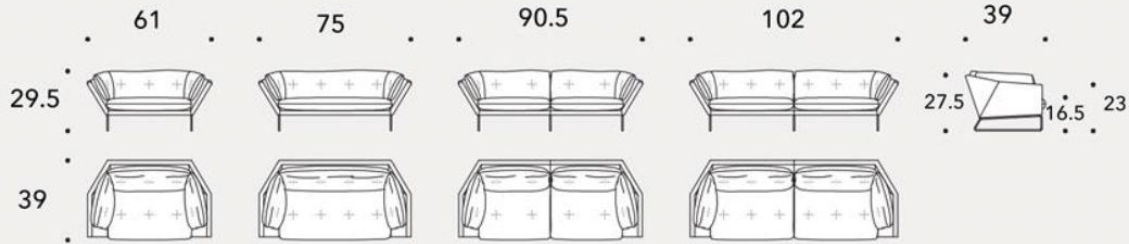

DIMENSIONS

90.5"W x 39"D x 29.5"H, seat height 16.5" - floor sample

Additional sizes available:

61"L, 75"L and 102"L x 39"D x 29.5"H

DELIVERY

16 weeks lead time

MADE IN

Italy

NEW YORK SUITE SOFA

Divani / Sofas

Laterali DX-SX / Right-left side units

Penisole DX-SX / Right-left chaise longue

Poltrona lounge con braccioli / Lounge armchair with armrests

Poltrona lounge / Lounge armchair