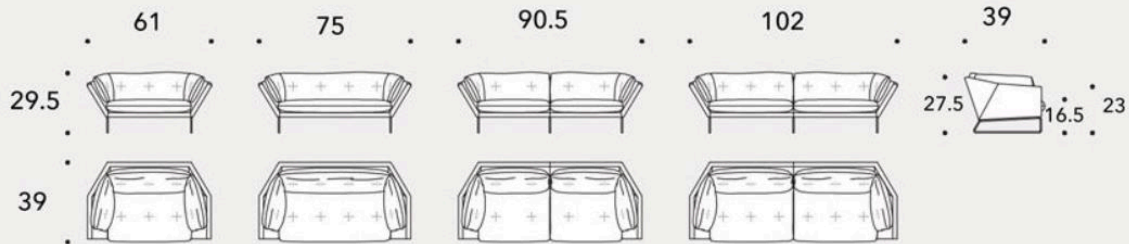

NEW YORK SUITE SOFA

Divani / Sofas