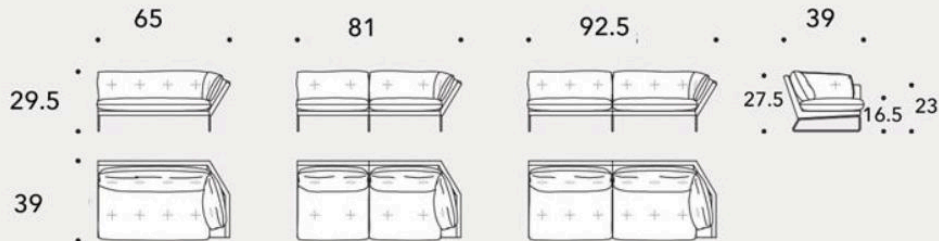

Laterali DX-SX / Right-left side units