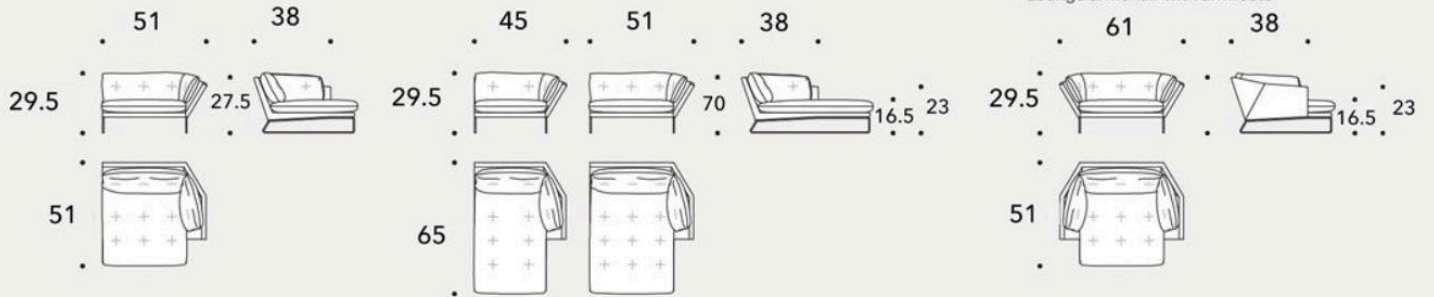

Penisole DX-SX / Right-left chaise longue

Poltrona lounge con braccioli / Lounge armchair with armrests