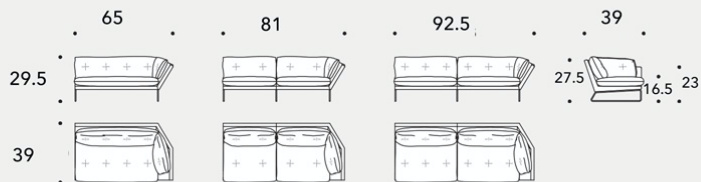

COMERFORD
COLLECTION

NEW YORK SUITE SOFA 61"
61"W x 39"D x 27.5"H, seat height 16.5"

Sofa cover and quilted cushions shown in velvet, additional colors and fabrics available

Standard Steel frame available in white, black, glossy chrome

Upcharge Steel frame for black nickel, bronze copper matte, bronze gold matte, or satin brass

Additional sofa and sectional configurations available

16 week lead time

\$5,679 (as pictured)

Sofa Sizes:

61"L x 39"W x 29.5"H (\$4,500-\$6,324)

75"L x 39"W x 29.5"H (\$5,202-\$6,798)

90.5"L x 39"W x 29.5"H (\$6,810-\$9,576)

102"L x 39"W x 29.5"H (\$7,089-\$9,897)

COMERFORD

COLLECTION

Divani / Sofas

Laterali DX-SX / Right-left side units

Penisole DX-SX / Right-left chaise longue