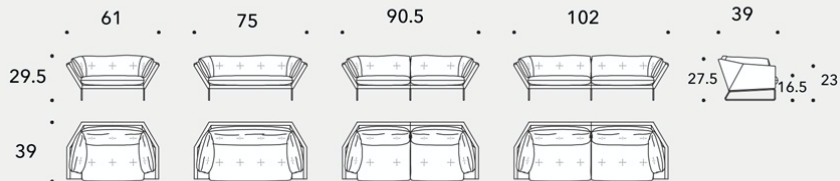

COMERFORD
COLLECTION

NEW YORK SUITE SOFA 61"
61"W x 39"D x 27.5"H, seat height 16.5"

Sofa cover and quilted cushions shown in velvet, additional colors and fabrics available

Standard Steel frame available in white, black, glossy chrome

Upcharge Steel frame for black nickel, bronze copper matte, bronze gold matte, or satin brass

Additional sofa and sectional configurations available

16 week lead time

\$5,679 (as pictured)

Sofa Sizes:

61"L x 39"W x 29.5"H (\$4,500-\$6,324)

75"L x 39"W x 29.5"H (\$5,202-\$6,798)

90.5"L x 39"W x 29.5"H (\$6,810-\$9,576)

102"L x 39"W x 29.5"H (\$7,089-\$9,897)

COMERFORD

COLLECTION

Divani / Sofas

Laterali DX-SX / Right-left side units

Penisole DX-SX / Right-left chaise longue