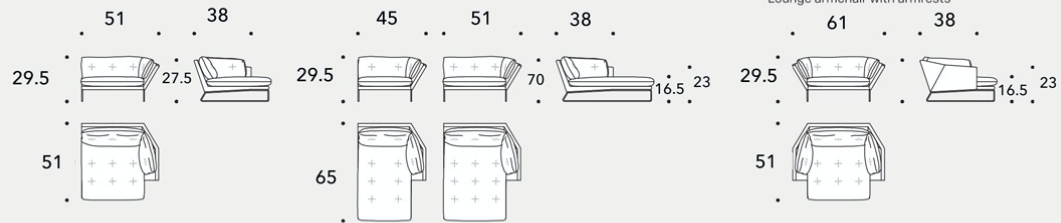

COMERFORD
COLLECTION

NEW YORK SUITE SOFA 61"
61"W x 39"D x 27.5"H, seat height 16.5"

Sofa cover and quilted cushions shown in velvet, additional colors and fabrics available

Standard Steel frame available in white, black, glossy chrome

Upcharge Steel frame for black nickel, bronze copper matte, bronze gold matte, or satin brass

Additional sofa and sectional configurations available

16 week lead time

\$5,679 (as pictured)

Sofa Sizes:

61"L x 39"W x 29.5"H (\$4,500-\$6,324)

75"L x 39"W x 29.5"H (\$5,202-\$6,798)

90.5"L x 39"W x 29.5"H (\$6,810-\$9,576)

102"L x 39"W x 29.5"H (\$7,089-\$9,897)

COMERFORD

COLLECTION

Divani / Sofas

Laterali DX-SX / Right-left side units

Penisole DX-SX / Right-left chaise longue