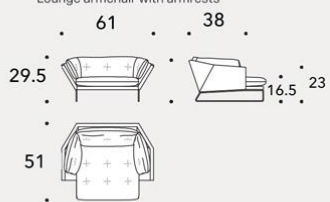

Poltrona lounge con braccioli / Lounge armchair with armrests