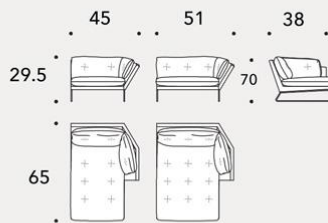

COMERFORD COLLECTION

NEW YORK SUITE SOFA 61"
61"W x 39"D x 27.5"H, seat height 16.5"

Sofa cover and quilted cushions shown in velvet, additional colors and fabrics available

Standard Steel frame available in white, black, glossy chrome

Upcharge Steel frame for black nickel, bronze copper matte, bronze gold matte, or satin brass

Additional sofa and sectional configurations available

16 week lead time

\$5,790 (as pictured)

Sofa Sizes:

61"L x 39"W x 29.5"H (\$4,500-\$6,324)

75"L x 39"W x 29.5"H (\$5,307-\$6,798)

90.5"L x 39"W x 29.5"H (\$6,948-\$9,576)

102"L x 39"W x 29.5"H (\$7,233-\$9,897)

COMERFORD

COLLECTION

Divani / Sofas

Laterali DX-SX / Right-left side units

Penisole DX-SX / Right-left chaise longue