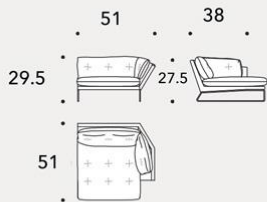

COMERFORD COLLECTION

NEW YORK SUITE SOFA 61"
61"W x 39"D x 27.5"H, seat height 16.5"

Sofa cover and quilted cushions shown in velvet, additional colors and fabrics available

Standard Steel frame available in white, black, glossy chrome

Upcharge Steel frame for black nickel, bronze copper matte, bronze gold matte, or satin brass

Additional sofa and sectional configurations available

16 week lead time

\$5,790 (as pictured)

Sofa Sizes:

61"L x 39"W x 29.5"H (\$4,500-\$6,324)

75"L x 39"W x 29.5"H (\$5,307-\$6,798)

90.5"L x 39"W x 29.5"H (\$6,948-\$9,576)

102"L x 39"W x 29.5"H (\$7,233-\$9,897)

COMERFORD

COLLECTION

Divani / Sofas

Laterali DX-SX / Right-left side units

Penisole DX-SX / Right-left chaise longue