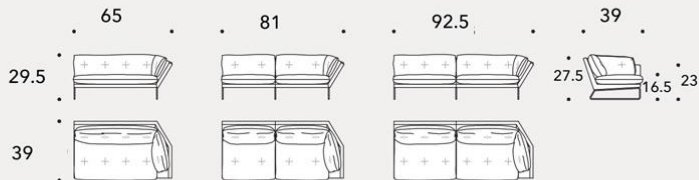

COMERFORD COLLECTION

NEW YORK SUITE SOFA 61"
61"W x 39"D x 27.5"H, seat height 16.5"

Sofa cover and quilted cushions shown in velvet, additional colors and fabrics available

Standard Steel frame available in white, black, glossy chrome

Upcharge Steel frame for black nickel, bronze copper matte, bronze gold matte, or satin brass

Additional sofa and sectional configurations available

16 week lead time

\$5,790 (as pictured)

Sofa Sizes:

61"L x 39"W x 29.5"H (\$4,500-\$6,324)

75"L x 39"W x 29.5"H (\$5,307-\$6,798)

90.5"L x 39"W x 29.5"H (\$6,948-\$9,576)

102"L x 39"W x 29.5"H (\$7,233-\$9,897)

COMERFORD

COLLECTION

Divani / Sofas

Laterali DX-SX / Right-left side units

Penisole DX-SX / Right-left chaise longue