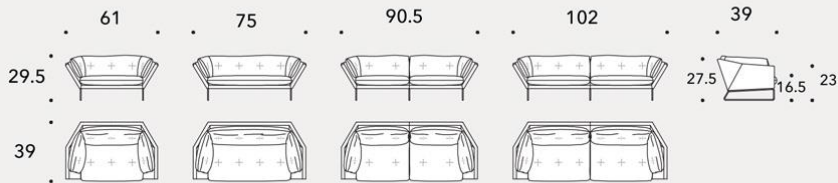

COMERFORD COLLECTION

NEW YORK SUITE SOFA 61"
61"W x 39"D x 27.5"H, seat height 16.5"

Sofa cover and quilted cushions shown in velvet, additional colors and fabrics available

Standard Steel frame available in white, black, glossy chrome

Upcharge Steel frame for black nickel, bronze copper matte, bronze gold matte, or satin brass

Additional sofa and sectional configurations available

16 week lead time

\$5,790 (as pictured)

Sofa Sizes:

61"L x 39"W x 29.5"H (\$4,500-\$6,324)

75"L x 39"W x 29.5"H (\$5,307-\$6,798)

90.5"L x 39"W x 29.5"H (\$6,948-\$9,576)

102"L x 39"W x 29.5"H (\$7,233-\$9,897)

COMERFORD

COLLECTION

Divani / Sofas

Laterali DX-SX / Right-left side units

Penisole DX-SX / Right-left chaise longue