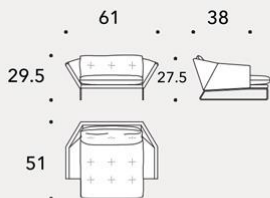

Poltrona lounge / Lounge armchair