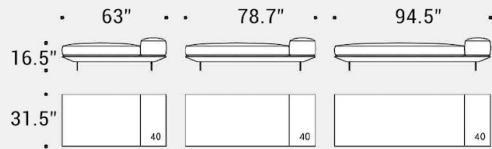

Backrest Cushions, 31.5" x 19", \$405 each (two shown)

Backrest Cushions, 24.5" x 19", \$369 each (two shown)

Walnut table small, 14" x 15" x 12" H, \$625

Walnut table long, 27.5" x 13" x 12" H, \$840

Metal legs in powder coated graphite or satin chrome (up-charge of \$228 for chrome)

\$11,628 (as shown in showroom)

COMERFORD COLLECTION

Moduli sedute / Seating units

Fianco con schienale / Side backrest

Moduli sedute con bracciolo imbottito / Seating units with padded armrest

Fianco con schienale / Side backrest