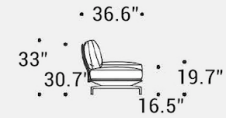

Backrest Cushions, 31.5" x 19", \$405 each (two shown)

Backrest Cushions, 24.5" x 19", \$369 each (two shown)

Walnut table small, 14" x 15" x 12" H, \$625

Walnut table long, 27.5" x 13" x 12" H, \$840

Metal legs in powder coated graphite or satin chrome (up-charge of \$228 for chrome)

\$11,628 (as shown in showroom)

COMERFORD COLLECTION

Moduli sedute / Seating units

Fianco con schienale / Side backrest

Moduli sedute con bracciolo imbottito / Seating units with padded armrest

Fianco con schienale / Side backrest