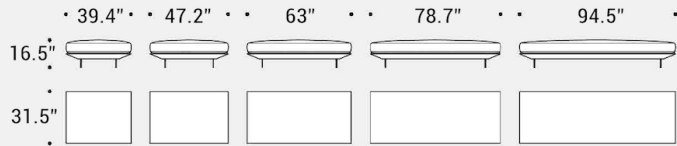

COMERFORD COLLECTION

Moduli sedute / Seating units