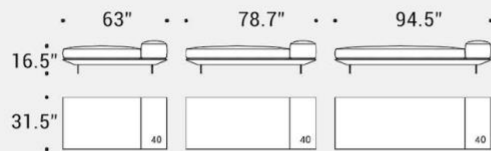

Backrest Cushions, 24.5" x 19", \$378 each (two shown)

Walnut table small, 14" x 15" x 12"H, \$636

Walnut table long, 27.5" x 13" x 12"H, \$858

Metal legs in powder coated graphite or satin chrome (up-charge of \$228 for chrome)

\$11,778 (as shown in showroom)

COMERFORD

COLLECTION

Moduli sedute / Seating units

Fianco con schienale / Side backrest

Moduli sedute con bracciolo imbottito / Seating units with padded armrest

Fianco con schienale / Side backrest