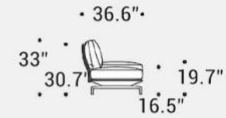

Backrest Cushions, 24.5" x 19", \$378 each (two shown)

Walnut table small, 14" x 15" x 12"H, \$636

Walnut table long, 27.5" x 13" x 12"H, \$858

Metal legs in powder coated graphite or satin chrome (up-charge of \$228 for chrome)

\$11,778 (as shown in showroom)

COMERFORD

COLLECTION

Moduli sedute / Seating units

Fianco con schienale / Side backrest

Moduli sedute con bracciolo imbottito / Seating units with padded armrest

Fianco con schienale / Side backrest