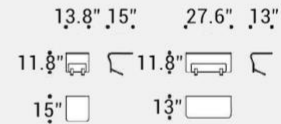

Tavolini / Low tables