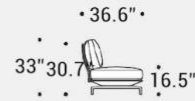

Backrest Cushions, 24.5" x 19", \$378 each (two shown)

Walnut table small, 14" x 15" x 12"H, \$636

Walnut table long, 27.5" x 13" x 12"H, \$858

Metal legs in powder coated graphite or satin chrome (up-charge of \$228 for chrome)

\$11,778 (as shown in showroom)

COMERFORD

COLLECTION

Moduli sedute / Seating units

Fianco con schienale / Side backrest

Moduli sedute con bracciolo imbottito / Seating units with padded armrest

Fianco con schienale / Side backrest