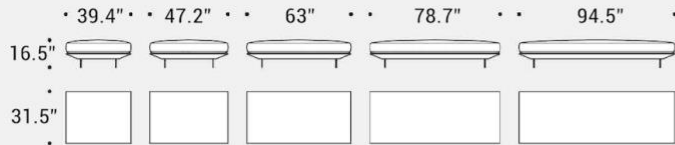

COMERFORD COLLECTION

AVANT-APRÈS MODULAR SOFA

Overall 136"L X 38"W X 33"H, 16.5" seat height

Sofa base/chaise, 63"x32"x16.5"H, \$3,423 each (two shown)

Backrest, 31" x 4" x 22"H, \$618 each (four shown)

Backrest Cushions, 31.5" x 19", \$414 each (two shown)

Backrest Cushions, 24.5" x 19", \$378 each (two shown)

Walnut table small, 14" x 15" x 12"H, \$636

Walnut table long, 27.5" x 13" x 12"H, \$858

Metal legs in powder coated graphite or satin chrome (up-charge of \$228 for chrome)

Additional configurations and fabrics available

Versatile components allow for a myriad of configurations and appearances

Pricing varies according to selections

16 week lead time

\$12,624 (as shown in image)

\$11,778 (as shown in showroom)

COMERFORD

COLLECTION

Moduli sedute / Seating units

Fianco con schienale / Side backrest

Moduli sedute con bracciolo imbottito / Seating units with padded armrest

Fianco con schienale / Side backrest