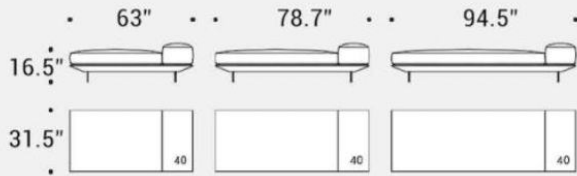

Moduli sedute con bracciolo imbottito / Seating units with padded armrest