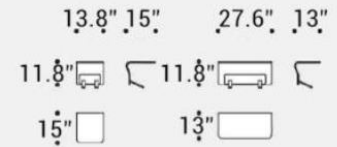

Tavolini / Low tables