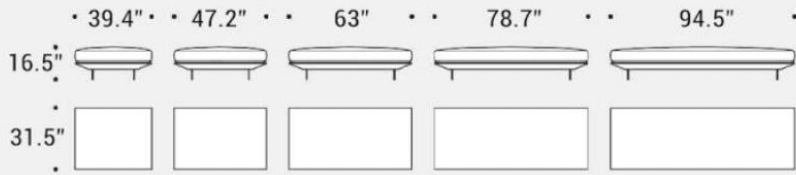

Overall as shown in image 136"L X 38"W X 33"H, seat 16.5"H (\$12,624)

Showroom sample 136"L x 38"W x 33"H (\$11,778)

DELIVERY

16 weeks lead time

MADE IN

Italy

AVANT-APRÈS SOFA

Moduli sedute / Seating units