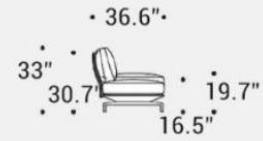

Fianco con schienale / Side backrest