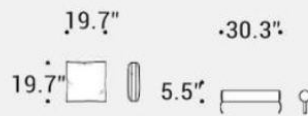

Cuscini bracciolo / Armrest cushions