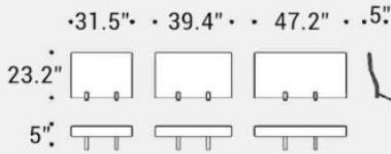

Overall as shown in image 136"L X 38"W X 33"H, seat 16.5"H (\$12,624)

Showroom sample 136"L x 38"W x 33"H (\$11,778)

DELIVERY

16 weeks lead time

MADE IN

Italy

AVANT-APRÈS SOFA

Moduli sedute / Seating units

Fianco con schienale / Side backrest

Moduli sedute con bracciolo imbottito / Seating units with padded armrest

Fianco con schienale / Side backrest

Schienali / Backrests

Cuscini schiena / Backrest cushions