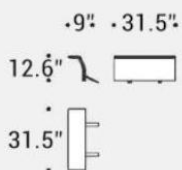

Bracciolo / Armrest