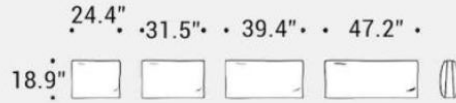

Cuscini schiena / Backrest cushions