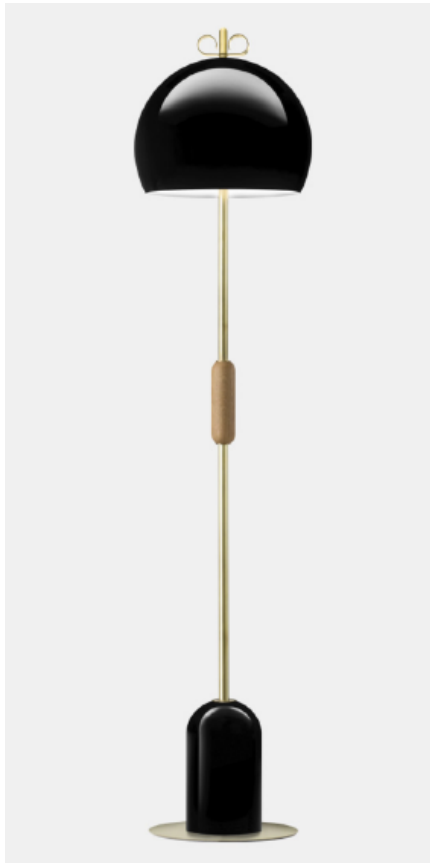

COMERFORD
COLLECTION

BON TON FLOOR LAMP

13.5"D x 62"H

Glossy aluminum shade with glossy black aluminum base

Brass and oak details

3 E14 bulbs, 30W max (x3), Equivalent LED recommended to reduce heat.

Call for stock

\$2,200