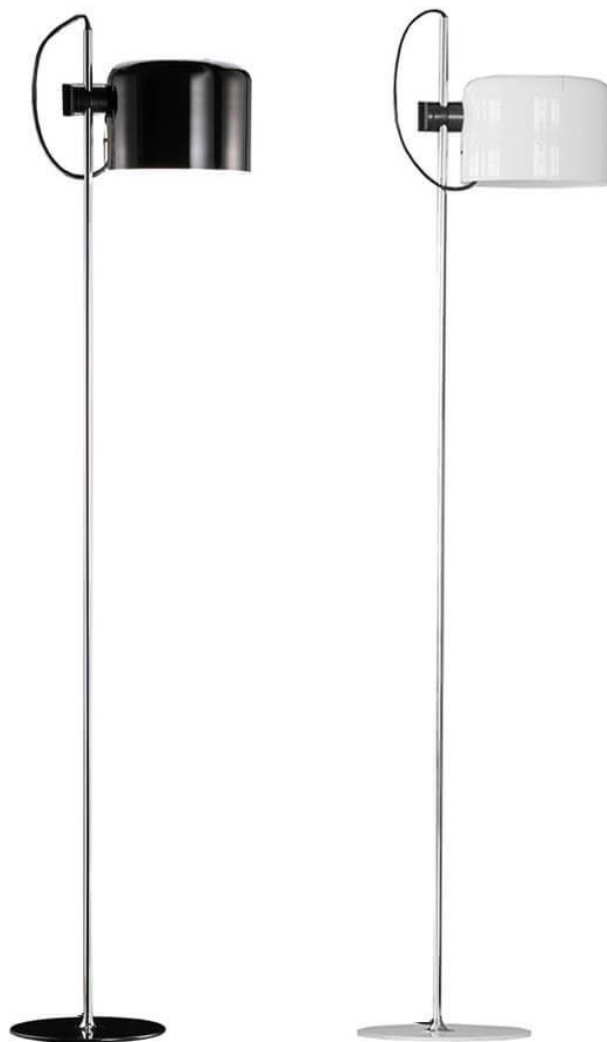

COMERFORD
COLLECTION

COUPE FLOOR LAMP

11"D x 55"H

Lacquered metal base and shade

Chrome stem with black cable

1 x max 100 W – E26

UL listed

Compatible with LED