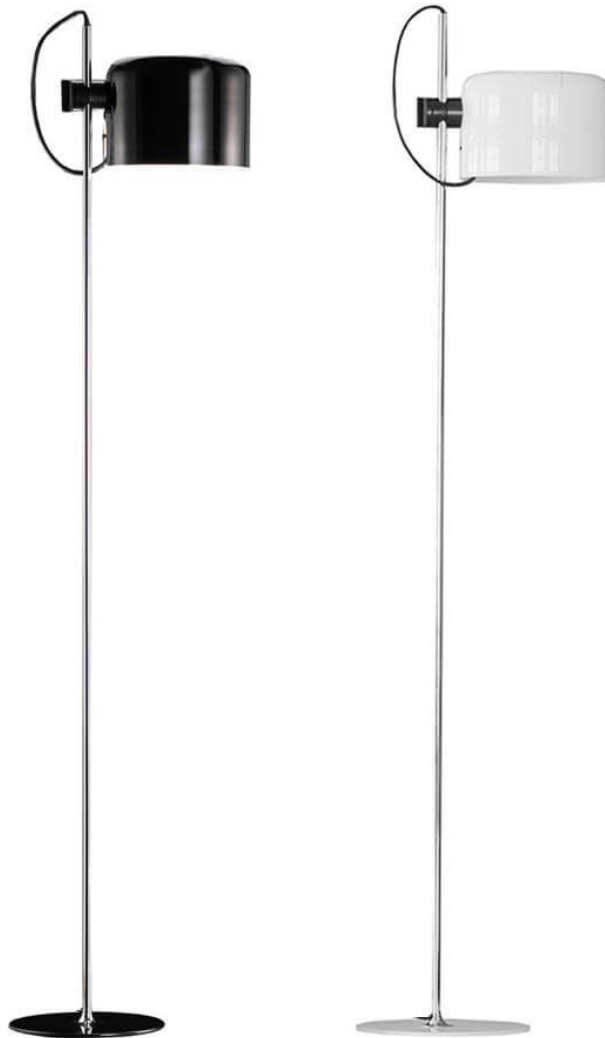

COMERFORD
COLLECTION

COUPE FLOOR LAMP

11"D x 55"H

Lacquered metal base and shade

Chrome stem with black cable

1 x max 100 W – E26

UL listed

Compatible with LED