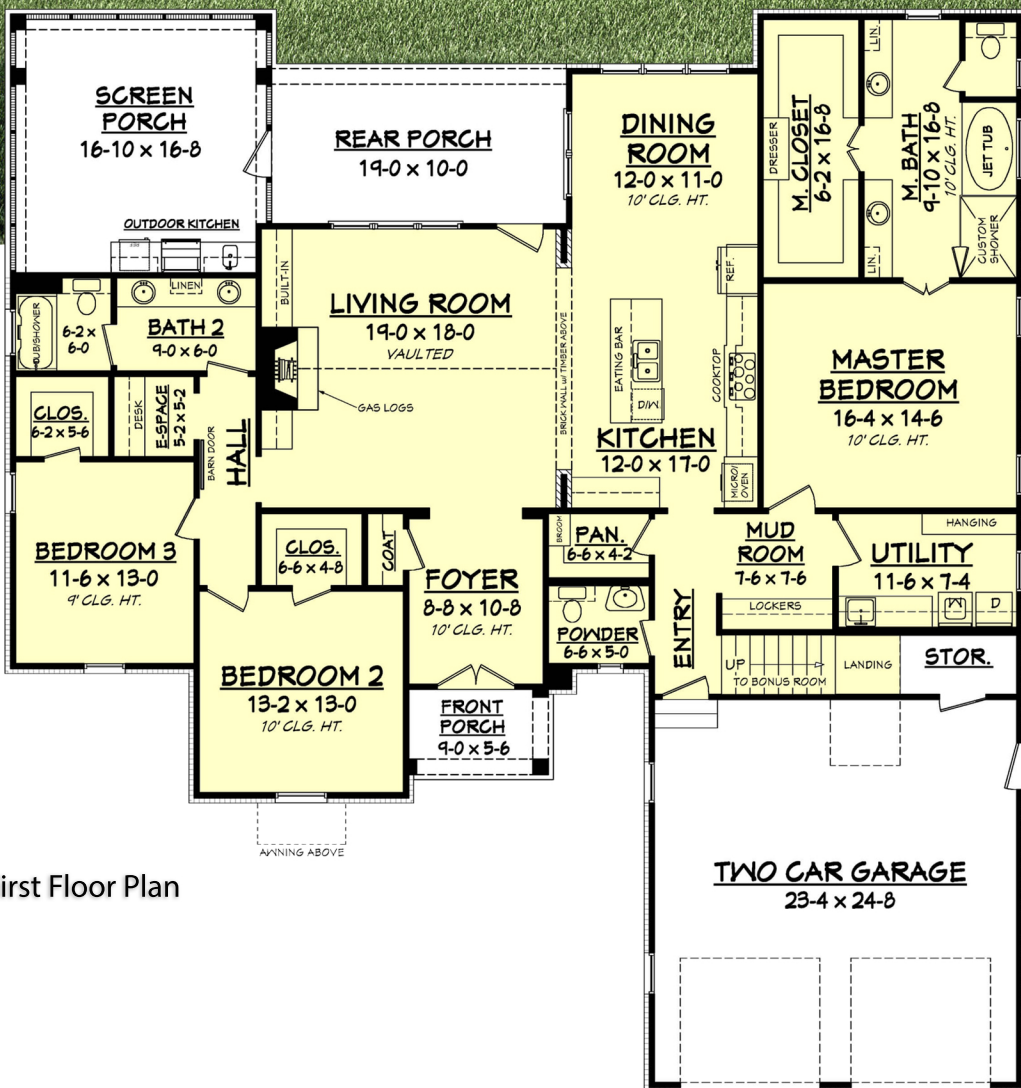

Designing Homes
HOUSE PLAN ZONE
 Building Relationships

First Floor Plan

Bonus Floor Plan

Square footage does not include bonus room.

Augusta Court House Plan

2316H-S

- 🏠 2316 Sq Ft.
- 🏠 1.5 Stories
- 🛏 3 Bedrooms
- 🚿 65-2 Width
- 🚿 2.5 Bathrooms
- 📏 69-2 Depth