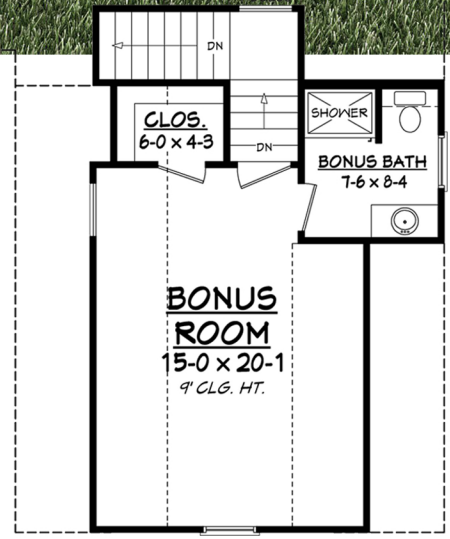

Designing Homes
HOUSE PLAN ZONE
 Building Relationships

First Floor Plan

Bonus Floor Plan

Square footage does not include bonus room.

Augusta Court House Plan

2316H-S

- 🏠 2316 Sq Ft.
- 🏠 1.5 Stories
- 🛏 3 Bedrooms
- 🚿 65-2 Width
- 🚿 2.5 Bathrooms
- 📏 69-2 Depth