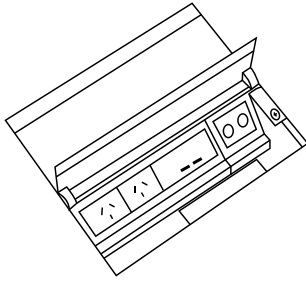

Dual Lid

CMS-DL_2

EX204U2AC6504SL

Dual Lid With Brush Strip c/w 4x Auto Switched GPO, 2x Inline USB A/C PD Fast-Charge Module (60W Shared)
Provision For 4 Data Quote Required.

AXFD1BK/BK

Access 770mm long black. Complete with anchor for desk mounting (AXD) & round disk floor base (AXGBK)

SWT5A15BK

1500mm 20A starter lead (10A plug to 20amp tag installation coupler with intergrated slim style thermal overload 300mm from plug - black)

CMS-DL_2-V (Veneer Lid)

EX204U2AC6504SL

Dual Lid With Brush Strip c/w 4x Auto Switched GPO, 2x Inline USB A/C PD Fast-Charge Module (60W Shared)
Provision For 4 Data Quote Required.

AXFD1BK/BK

Access 770mm long black. Complete with anchor for desk mounting (AXD) & round disk floor base (AXGBK)

SWT5A15BK

1500mm 20A starter lead (10A plug to 20amp tag installation coupler with integrated slim style thermal overload 300mm from plug - black)