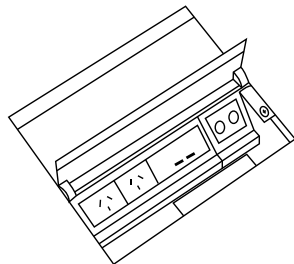

Dual Lid

Standard Finish (Non Veneer): Bead Blasted silver Finish Lid

Jordan Standard Solutions

Each configuration shows supplied parts for standard 3-Pin GPO plug. Additional Items will need to be requested from Sales Support.