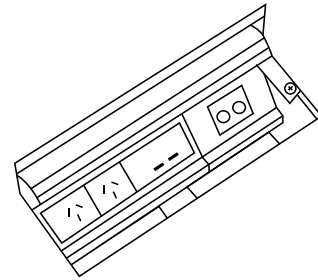

Single Lid

CMS-SL_2

EX102UAC6502SL

Single Lid With Brush Strip c/w 2x Auto Switched GPO, 1 x Inline USB A/CP Fast-Charge Module (65W Shared) Provision For 2 Data Quote Required.

AXFD1BK/BK

Access 770mm long black. Complete with anchor for desk mounting (AXD) & round disk floor base (AXGBK)

SWT5A15BK

1500mm 20A starter lead (10A plug to 20amp tag installation coupler with intergrated slim style thermal overload 300mm from plug black)

CMS-SL_2-V (Veneer Lid)

EX102UAC6502SL

Single Lid With Brush Strip c/w 2x Auto Switched GPO, 1 x Inline USB A/CP Fast-Charge Module (65W Shared) Provision For 2 Data Quote Required.

AXFD1BK/BK

Access 770mm long black. Complete with anchor for desk mounting (AXD) & round disk floor base (AXGBK)

SWT5A15BK

1500mm 20A starter lead (10A plug to 20amp tag installation coupler with intergrated slim style thermal overload 300mm from plug - black)