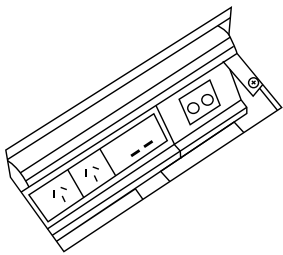

Cable Management Options

At Jordan we offer CMS solutions with our furniture. We offer several standard solutions available for fast pricing.

Executive Series - In-Desk Box

Executive in-desk box is available with a Dual lid or Single lid, giving users access to the box from both sides in the dual lid or one side entry in the single lid version. The lid is anodised aluminium bead blasted with brush strips, also have the ability to be veneered or laminated to blend in with the desired table top finish.

Key Features

- Lids have brush strips to keep out dust and dirt.
- Lids can be veneered or laminated.
- Stylish finish in bead blasted natural anodised.
- Easily fixes into location.
- Fully segregated for power and data.
- Category 6A compliant
- Accommodates Extron and Kramer AV

Single Lid