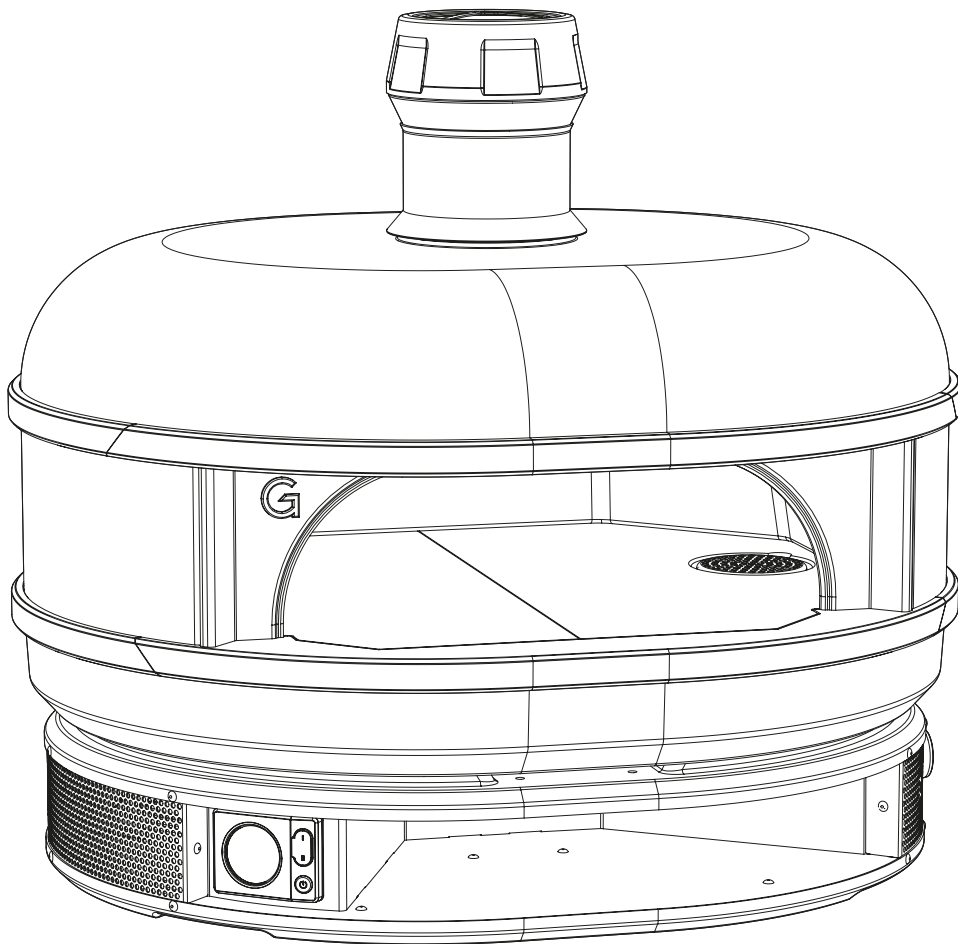

SPECIFICATION SHEET

GOZNEY DOME

Gozney Dome

Product specification

Internal oven dimensions	Width 550mm x Depth 470mm x Height 190mm
Pizza capacity	1 x 16" Pizza
Door size	Width 410mm x Height 120mm
Oven weight	58Kg (65Kg Boxed)
Clearance	Sides: 50mm Front: 1000mm Top: 350mm
Flue spigot	127mm Dia
Maximum wood fired output	7.3 kW