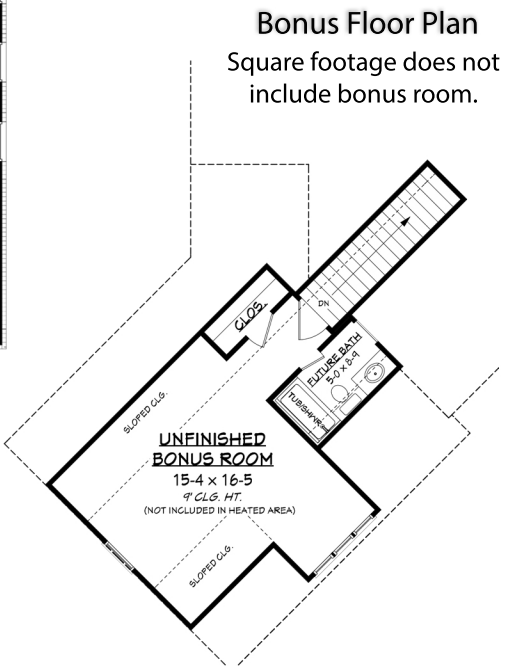

Designing Homes  
**HOUSE PLAN ZONE**  
 Building Relationships

Floor Plan

**Fisher House Plan**

- 2301
- 🏠 2301 Sq Ft.
  - 🏠 1.5 Stories
  - 🏠 3 Bedrooms
  - 🏠 83-2 Width
  - 🏠 2.5 Bathrooms
  - 🏠 66-8 Depth