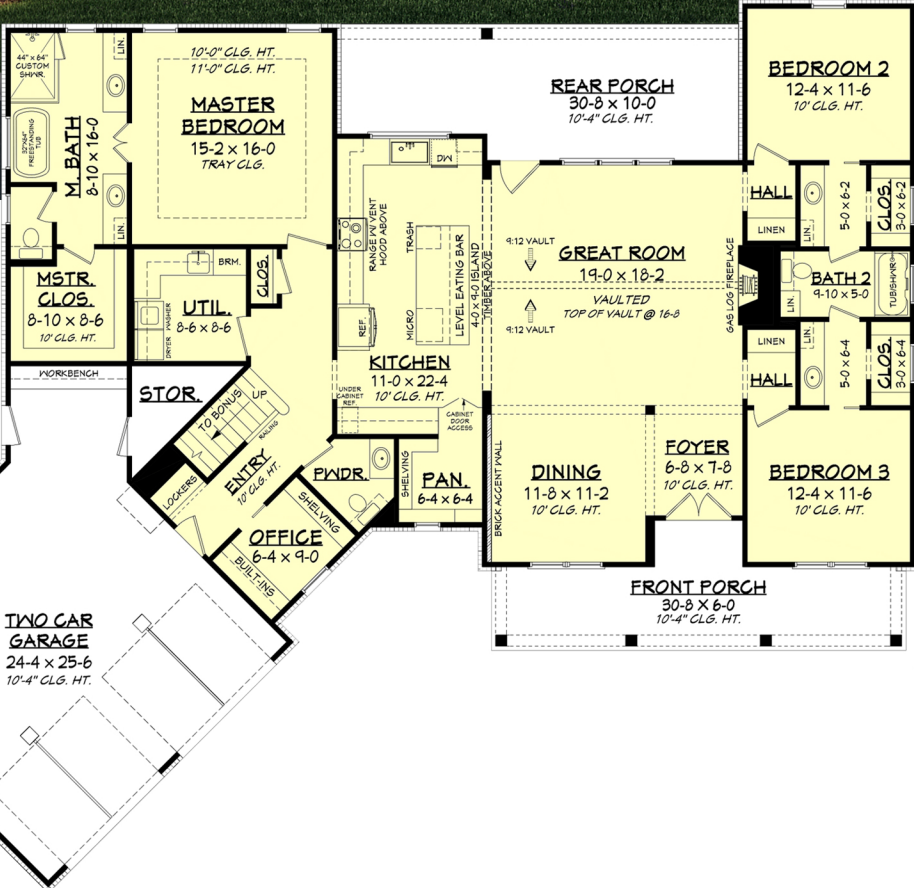

Designing Homes  
**HOUSE PLAN ZONE**  
 Building Relationships

Floor Plan

**Fisher House Plan**

- 2301
- 🏠 2301 Sq Ft.
  - 🏠 1.5 Stories
  - 🏠 3 Bedrooms
  - 🏠 83-2 Width
  - 🏠 2.5 Bathrooms
  - 🏠 66-8 Depth