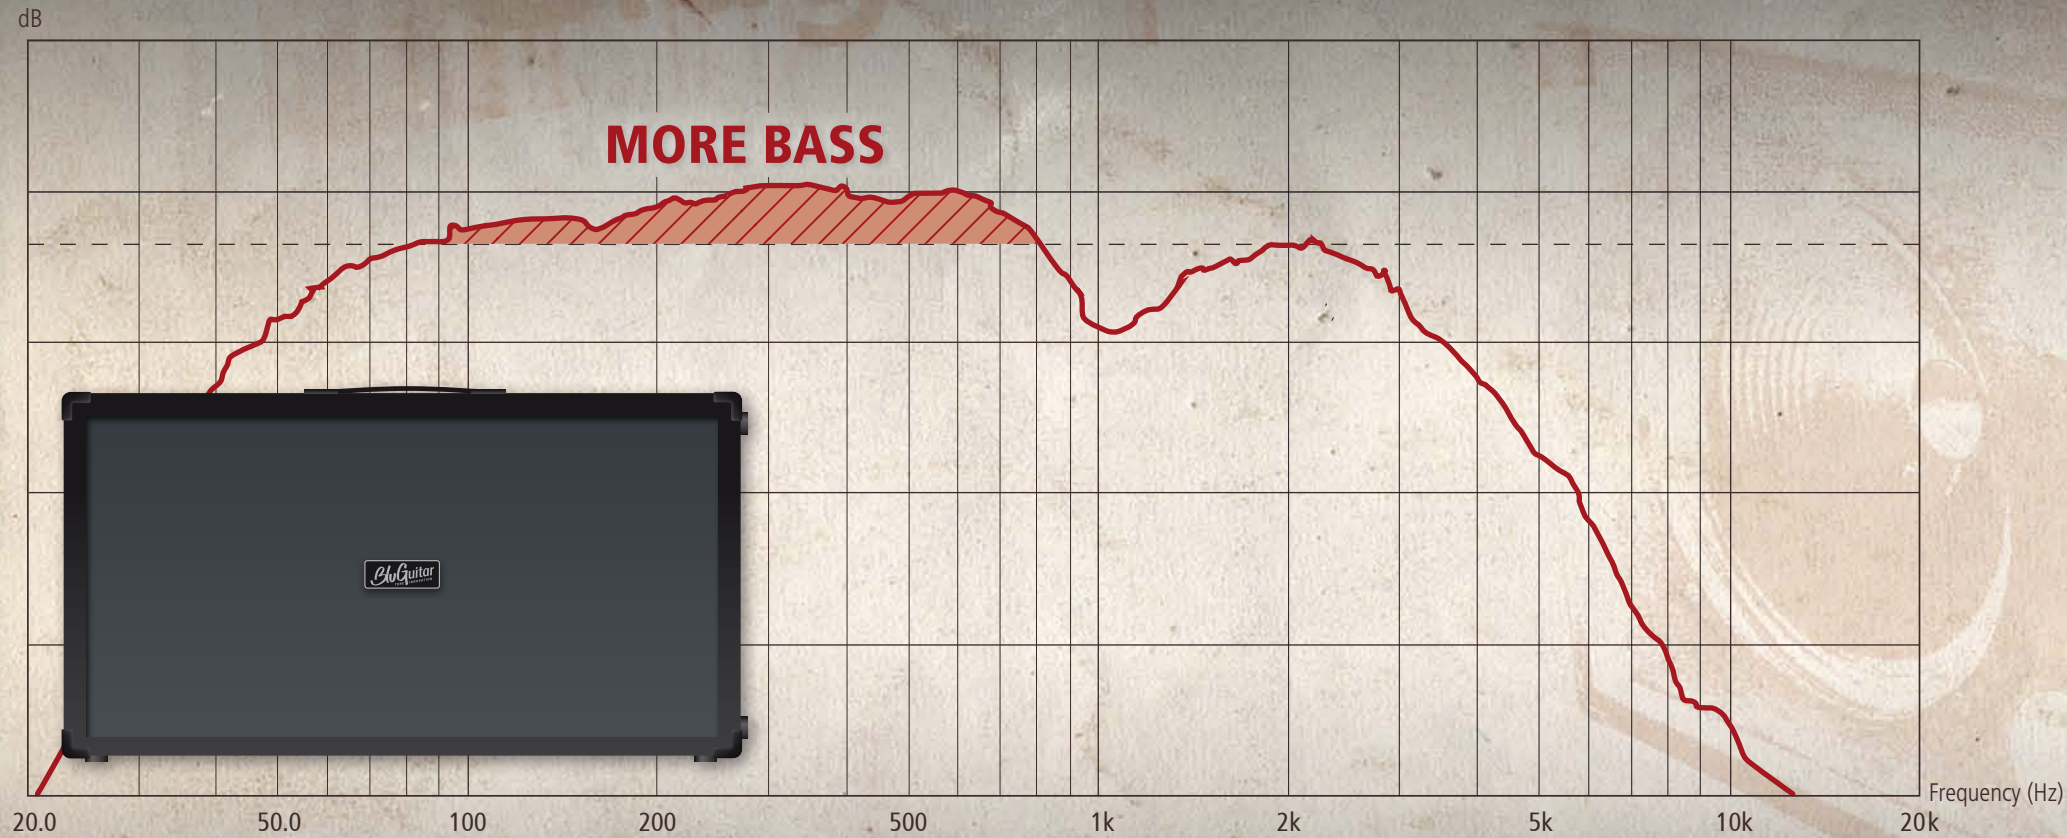

The **MONO INPUT** should not be used during mono operation.

CAUTION: Warranty is void in the case of speakers being overloaded.

HORIZONTAL

VERTICAL

TWINCAB™

Type: 2 x 12" Closed Back

Power: mono 150 Watt, stereo 2 x 75 Watt