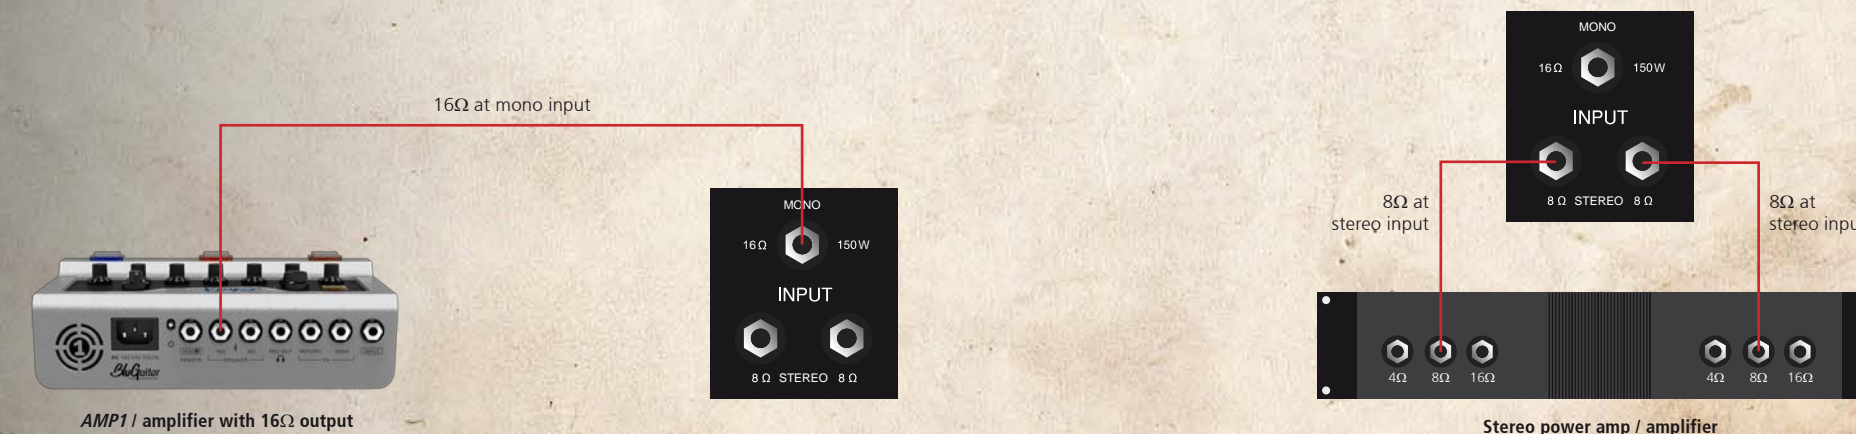

CAUTION: Warranty is void in the case of speakers being overloaded.