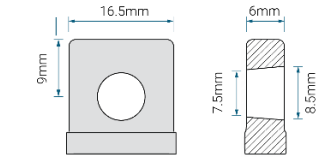

TERMINAL DETAILS

NB1 TERMINAL POSTS

With nut & bolt connectors

Torque: 2.0~3.0 Nxm

NB2 TERMINAL POSTS

With nut & bolt connectors

Torque: 3.9~5.4 Nxm

NB3 TERMINAL POSTS

With nut & bolt connectors

Torque: 3.9~5.4 Nxm

NB4 TERMINAL POSTS

With nut & bolt connectors

Torque: 3.9~9.4 Nxm

M6 THREADED INSERT - 6mm STUD

Torque: 3.9~5.4 Nxm

M6 THREADED INSERT - 6mm STUD