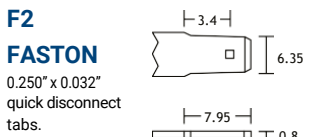

TERMINAL DETAILS