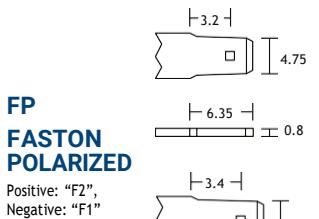

TERMINAL DETAILS