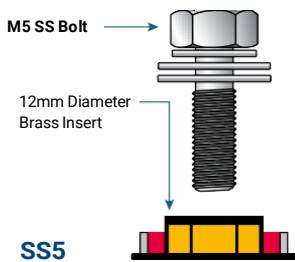

TERMINAL DETAILS