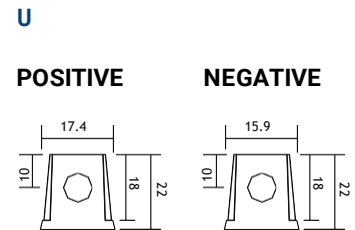

TERMINAL DETAILS