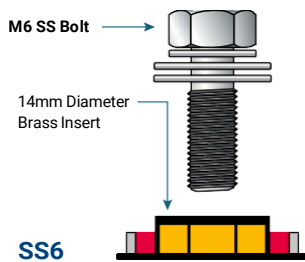

TERMINAL DETAILS