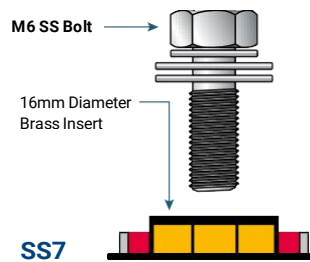

TERMINAL DETAILS