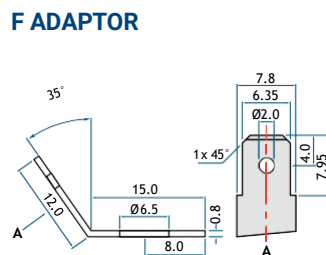

TERMINAL DETAILS