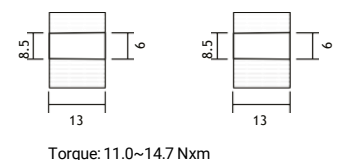

TERMINAL DETAILS