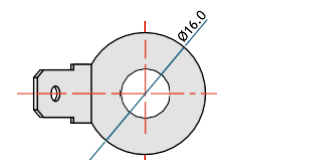

TERMINAL DETAILS