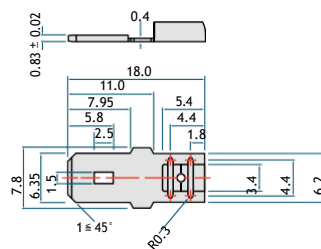

TERMINAL DETAILS