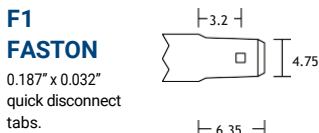

TERMINAL DETAILS