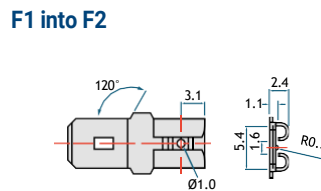

TERMINAL DETAILS