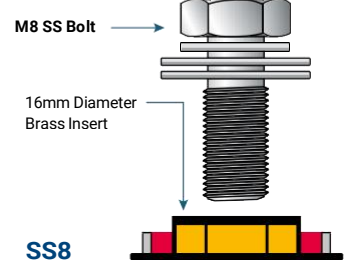

TERMINAL DETAILS