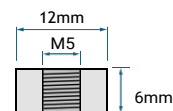

With nut & bolt connectors

Torque: 3.9~5.4 Nxm

NB4 TERMINAL POSTS

With nut & bolt connectors

Torque: 3.9~9.4 Nxm

M6 THREADED INSERT - 6mm STUD

Torque: 3.9~5.4 Nxm

M6 THREADED INSERT - 6mm STUD

Torque: 3.9~5.4 Nxm

M8 THREADED INSERT - 8mm STUD

Torque: 11.0~14.7 Nxm

M5 THREADED INSERT - 5mm STUD

Torque: 2.0~3.0 Nxm

TERMINAL ILLUSTRATIONS 3D PERSPECTIVE

F1/F2

SP