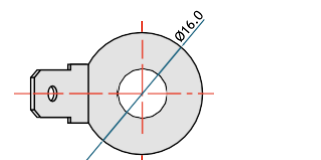

TERMINAL DETAILS