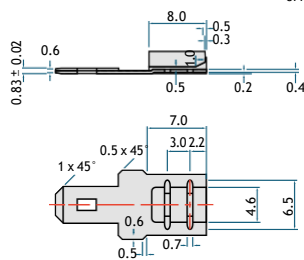

TERMINAL DETAILS