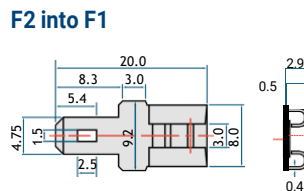

TERMINAL DETAILS