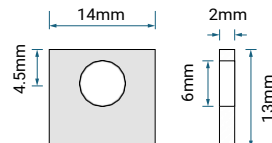

TERMINAL DETAILS

NB1 TERMINAL POSTS

With nut & bolt connectors

Torque: 2.0~3.0 Nxm

NB2 TERMINAL POSTS

With nut & bolt connectors

Torque: 3.9~5.4 Nxm

NB3 TERMINAL POSTS

With nut & bolt connectors

Torque: 3.9~5.4 Nxm

NB4 TERMINAL POSTS

With nut & bolt connectors

Torque: 3.9~9.4 Nxm

M6 THREADED INSERT - 6mm STUD

Torque: 3.9~5.4 Nxm

M6 THREADED INSERT - 6mm STUD