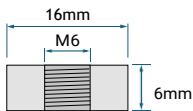

TERMINAL DETAILS

NB1 TERMINAL POSTS

With nut & bolt connectors

Torque: 2.0~3.0 Nxm

NB2 TERMINAL POSTS

With nut & bolt connectors

Torque: 3.9~5.4 Nxm

NB3 TERMINAL POSTS

With nut & bolt connectors

Torque: 3.9~5.4 Nxm

NB4 TERMINAL POSTS

With nut & bolt connectors

Torque: 3.9~9.4 Nxm

M6 THREADED INSERT - 6mm STUD

Torque: 3.9~5.4 Nxm

M6 THREADED INSERT - 6mm STUD

Torque: 3.9~5.4 Nxm

M8 THREADED INSERT - 8mm STUD

Torque: 11.0~14.7 Nxm

M5 THREADED INSERT - 5mm STUD

Torque: 2.0~3.0 Nxm

TERMINAL ILLUSTRATIONS 3D PERSPECTIVE

F1/F2

SP