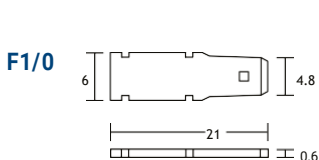

TERMINAL DETAILS