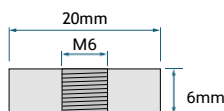

With nut & bolt connectors

Torque: 3.9~5.4 Nxm

NB4 TERMINAL POSTS

With nut & bolt connectors

Torque: 3.9~9.4 Nxm

M6 THREADED INSERT - 6mm STUD

Torque: 3.9~5.4 Nxm

M6 THREADED INSERT - 6mm STUD

Torque: 3.9~5.4 Nxm

M8 THREADED INSERT - 8mm STUD

Torque: 11.0~14.7 Nxm

M5 THREADED INSERT - 5mm STUD

Torque: 2.0~3.0 Nxm

TERMINAL ILLUSTRATIONS 3D PERSPECTIVE

F1/F2

SP