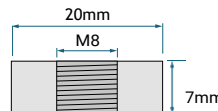

With nut & bolt connectors

Torque: 3.9~5.4 Nxm

NB4 TERMINAL POSTS

With nut & bolt connectors

Torque: 3.9~9.4 Nxm

M6 THREADED INSERT - 6mm STUD

Torque: 3.9~5.4 Nxm

M6 THREADED INSERT - 6mm STUD

Torque: 3.9~5.4 Nxm

M8 THREADED INSERT - 8mm STUD

Torque: 11.0~14.7 Nxm

M5 THREADED INSERT - 5mm STUD

Torque: 2.0~3.0 Nxm

TERMINAL ILLUSTRATIONS 3D PERSPECTIVE

F1/F2

SP