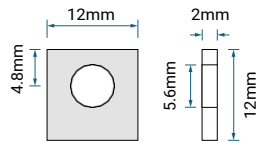

TERMINAL DETAILS

NB1 TERMINAL POSTS

With nut & bolt connectors