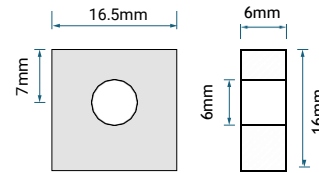

TERMINAL DETAILS

NB1 TERMINAL POSTS

With nut & bolt connectors

Torque: 2.0~3.0 Nxm

NB2 TERMINAL POSTS

With nut & bolt connectors

Torque: 3.9~5.4 Nxm

NB3 TERMINAL POSTS

With nut & bolt connectors

Torque: 3.9~5.4 Nxm

NB4 TERMINAL POSTS

With nut & bolt connectors

Torque: 3.9~9.4 Nxm

M6 THREADED INSERT - 6mm STUD

Torque: 3.9~5.4 Nxm

M6 THREADED INSERT - 6mm STUD