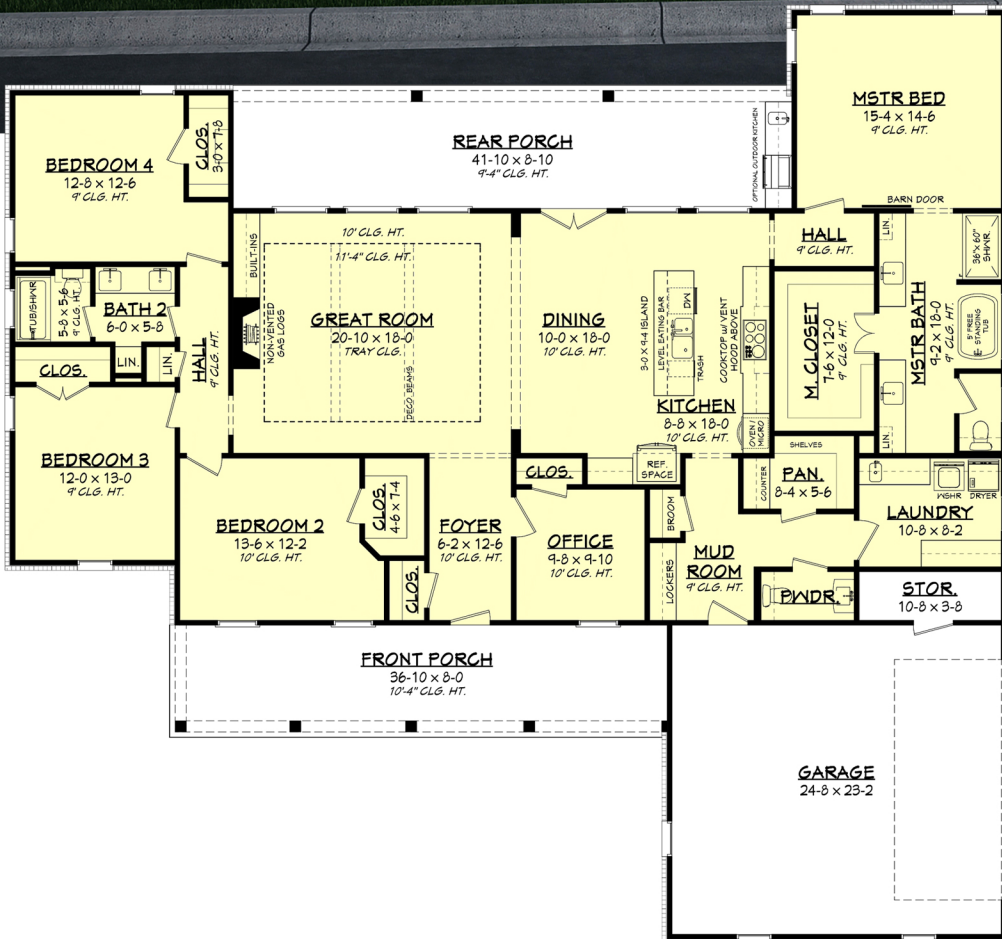

Designing Homes
HOUSE PLAN ZONE
 Building Relationships

Rear Elevation

Alder House Plan

2607L

2607 Sq Ft.

1 Stories

4 Bedrooms

74-6 Width

2.5 Bathrooms

69-6 Depth

Phone: 601.336.3254 sales@hpzplans.com

<https://hpzplans.com/products/alder-house-plan>