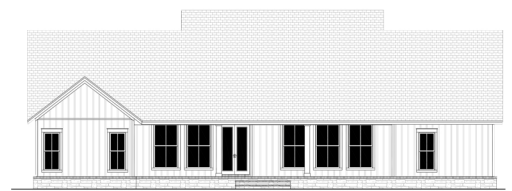

Designing Homes
HOUSE PLAN ZONE
 Building Relationships

Rear Elevation

Alder House Plan

2607L

2607 Sq Ft.

1 Stories

4 Bedrooms

74-6 Width

2.5 Bathrooms

69-6 Depth

Phone: 601.336.3254 sales@hpzplans.com

<https://hpzplans.com/products/alder-house-plan>