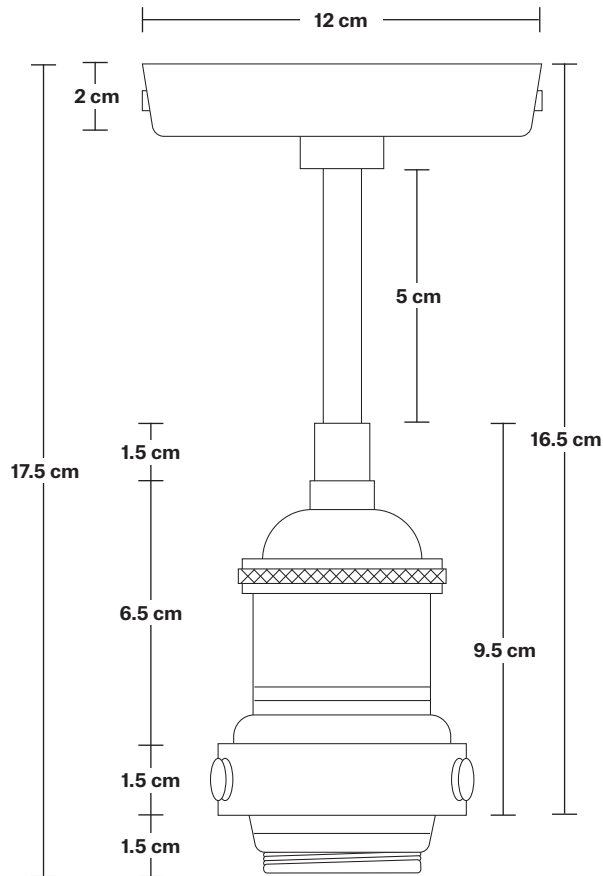

## DIMENSIONS

Shade Diameter: 20 cm / 8"

Shade Height (no holder): 10 cm / 4"

Holder Diameter: 6 cm / 2.5"

Holder Height: 18 cm / 7.1"

Ceiling Rose Diameter: 12 cm / 4.9"

Ceiling Rose Height: 2 cm / 0.8"

INDUSTVILLE

# Brooklyn Flush Mount Holder

Product Code: BR-FM

H: 17.5 cm x W: 12 cm x D: 12 cm

## DIMENSIONS

Holder Diameter: 12 cm / 4.7"

Holder Height: 17.5 cm / 6.9"

Ceiling Rose Diameter: 12 cm / 4.7"

Ceiling Rose Depth: 2 cm / 0.8"

## DIMENSIONS

Shade Diameter: 20 cm / 8"

Shade Height: 10 cm / 4"