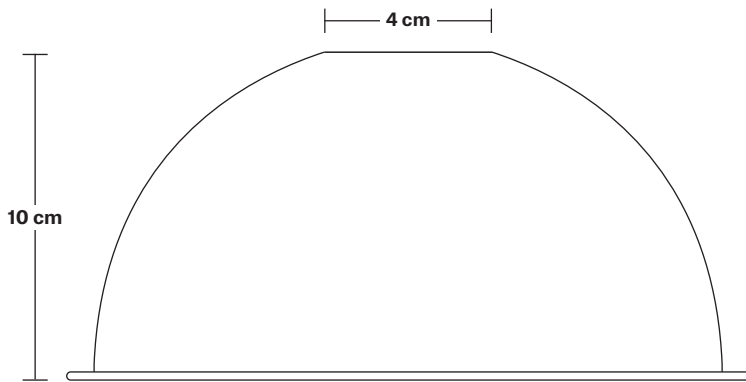

## DIMENSIONS

Shade Diameter: 20 cm / 8"

Shade Height (no holder): 10 cm / 4"

Holder Diameter: 6 cm / 2.5"

Holder Height: 18 cm / 7.1"

Ceiling Rose Diameter: 12 cm / 4.9"

Ceiling Rose Height: 2 cm / 0.8"

INDUSTVILLE

## DIMENSIONS

Holder Diameter: 12 cm / 4.7"

Holder Height: 17.5 cm / 6.9"

Ceiling Rose Diameter: 12 cm / 4.7"

Ceiling Rose Depth: 2 cm / 0.8"

# Dome - 8 Inch - Shade Only

Product Code: D8-SO

H: 10 cm x W: 20 cm x D: 20 cm

## DIMENSIONS

Shade Diameter: 20 cm / 8"

Shade Height: 10 cm / 4"