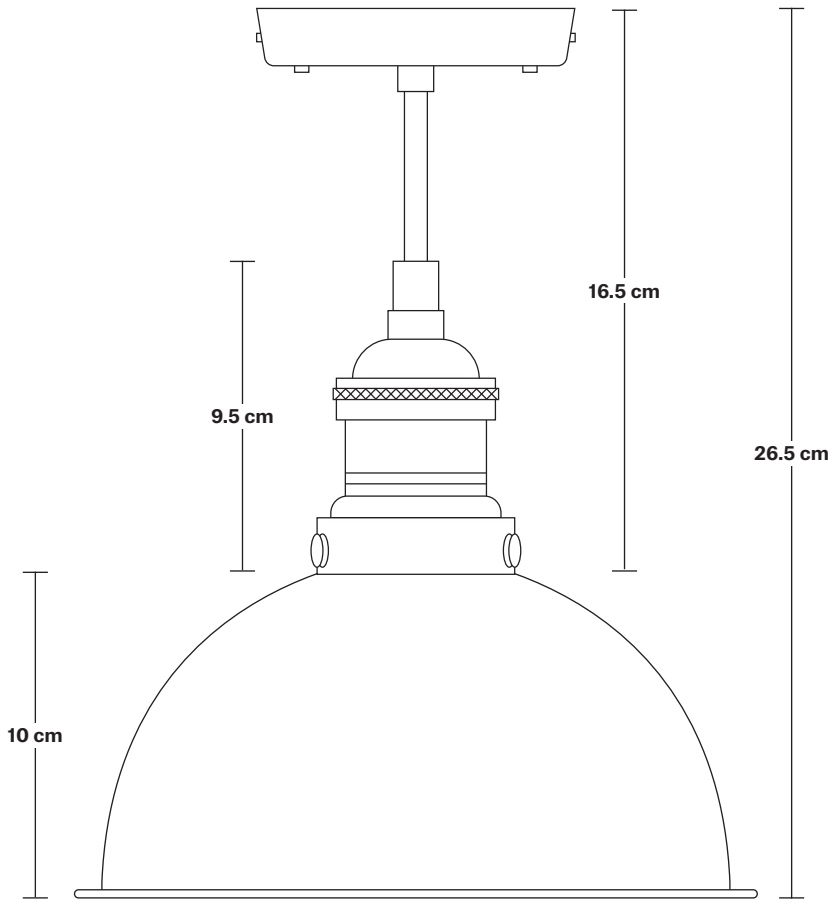

# Brooklyn Dome Flush Mount - 8 Inch

Product Code: BR-DFM8

H: 26.5 cm x W: 20 cm x D: 20 cm

## DIMENSIONS

Shade Diameter: 20 cm / 8"

Shade Height (no holder): 10 cm / 4"

Holder Diameter: 6 cm / 2.5"

Holder Height: 18 cm / 7.1"

Ceiling Rose Diameter: 12 cm / 4.9"

Ceiling Rose Height: 2 cm / 0.8"

INDUSTVILLE

# Dome - 8 Inch - Shade Only

Product Code: D8-SO

H: 10 cm x W: 20 cm x D: 20 cm

## DIMENSIONS

Shade Diameter: 20 cm / 8"

Shade Height: 10 cm / 4"