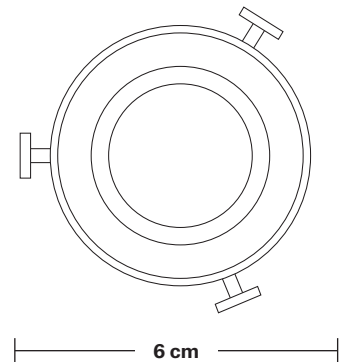

# Brooklyn Dome Flush Mount - 8 Inch

Product Code: BR-DFM8

H: 26.5 cm x W: 20 cm x D: 20 cm

## DIMENSIONS

Shade Diameter: 20 cm / 8"

Shade Height (no holder): 10 cm / 4"

Holder Diameter: 6 cm / 2.5"

Holder Height: 18 cm / 7.1"

Ceiling Rose Diameter: 12 cm / 4.9"

Ceiling Rose Height: 2 cm / 0.8"

INDUSTVILLE

# Brooklyn Flush Mount Holder

Product Code: BR-FM

H: 17.5 cm x W: 12 cm x D: 12 cm

## DIMENSIONS

Holder Diameter: 12 cm / 4.7"

Holder Height: 17.5 cm / 6.9"

Ceiling Rose Diameter: 12 cm / 4.7"

Ceiling Rose Depth: 2 cm / 0.8"