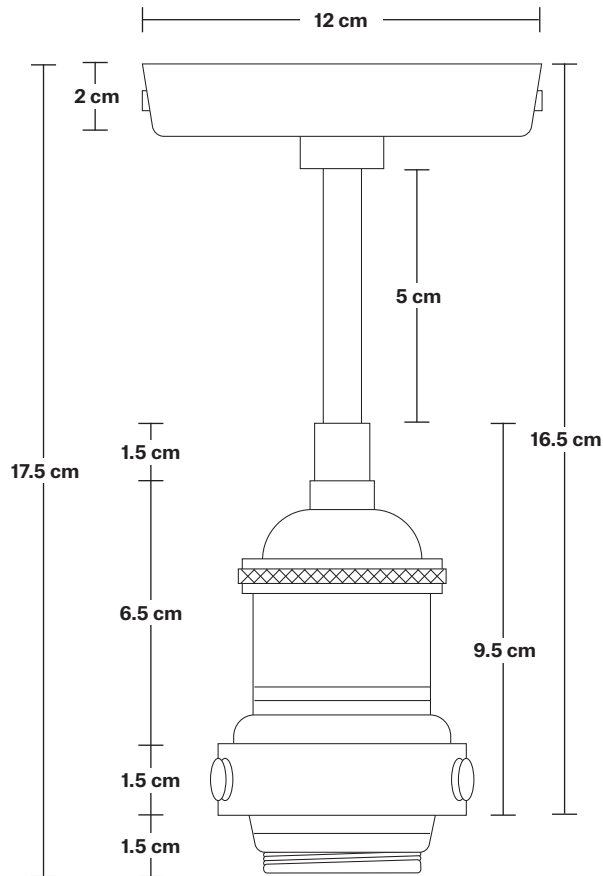

Wall mount screws not included.

Holders available: Brass, Pewter and Copper.

DIMENSIONS

Shade Diameter: 20 cm / 8"

Shade Height (no holder): 10 cm / 4"

Holder Diameter: 6 cm / 2.5"

Holder Height: 18 cm / 7.1"

Ceiling Rose Diameter: 12 cm / 4.9"

Ceiling Rose Height: 2 cm / 0.8"

INDUSTVILLE

Brooklyn Flush Mount Holder

Product Code: BR-FM

H: 17.5 cm x W: 12 cm x D: 12 cm

SPECIFICATIONS

We meet all UK and EU lighting and safety regulations.

INFORMATION

Finishes: Brass, Pewter and Copper.

Ready to be installed, installation required.

Wall mount screws not included.

Ceiling rose: Pewter.

DIMENSIONS

Holder Diameter: 12 cm / 4.7"

Holder Height: 17.5 cm / 6.9"

Ceiling Rose Diameter: 12 cm / 4.7"

Ceiling Rose Depth: 2 cm / 0.8"

Dome - 8 Inch - Shade Only

Product Code: D8-SO

H: 10 cm x W: 20 cm x D: 20 cm

SPECIFICATIONS

We meet all UK and EU lighting and safety regulations.