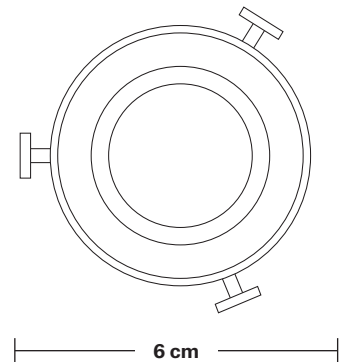

Brooklyn Dome Flush Mount - 8 Inch

Product Code: BR-DFM8

H: 26.5 cm x W: 20 cm x D: 20 cm

SPECIFICATIONS

We meet all UK and EU lighting and safety regulations.

Our products are hand finished to ensure an authentic vintage look and therefore they may vary slightly from those shown in the images.

Wall mount screws not included.

Holders available: Brass, Pewter and Copper.

DIMENSIONS

Shade Diameter: 20 cm / 8"

Shade Height (no holder): 10 cm / 4"

Holder Diameter: 6 cm / 2.5"

Holder Height: 18 cm / 7.1"

Ceiling Rose Diameter: 12 cm / 4.9"

Ceiling Rose Height: 2 cm / 0.8"

INDUSTVILLE

Brooklyn Flush Mount Holder

Product Code: BR-FM

H: 17.5 cm x W: 12 cm x D: 12 cm

SPECIFICATIONS

We meet all UK and EU lighting and safety regulations.

Ceiling Rose Diameter: 12 cm / 4.7"

Ceiling Rose Depth: 2 cm / 0.8"

Dome - 8 Inch - Shade Only

Product Code: D8-SO

H: 10 cm x W: 20 cm x D: 20 cm

SPECIFICATIONS

We meet all UK and EU lighting and safety regulations.