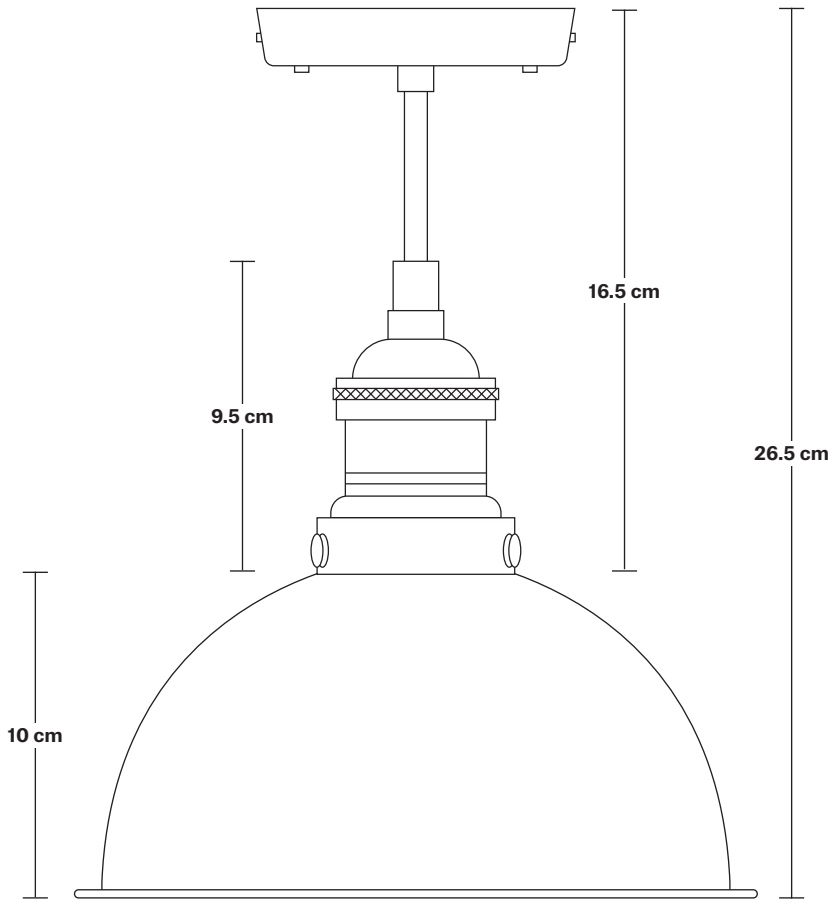

Brooklyn Dome Flush Mount - 8 Inch

Product Code: BR-DFM8

H: 26.5 cm x W: 20 cm x D: 20 cm

SPECIFICATIONS

We meet all UK and EU lighting and safety regulations.

Our products are hand finished to ensure an authentic vintage look and therefore they may vary slightly from those shown in the images.

Wall mount screws not included.

Holders available: Brass, Pewter and Copper.

DIMENSIONS

Shade Diameter: 20 cm / 8"

Shade Height (no holder): 10 cm / 4"

Holder Diameter: 6 cm / 2.5"

Holder Height: 18 cm / 7.1"

Ceiling Rose Diameter: 12 cm / 4.9"

Ceiling Rose Height: 2 cm / 0.8"

INDUSTVILLE

Brooklyn Flush Mount Holder

Product Code: BR-FM

H: 17.5 cm x W: 12 cm x D: 12 cm

SPECIFICATIONS

We meet all UK and EU lighting and safety regulations.

Ceiling Rose Diameter: 12 cm / 4.7"

Ceiling Rose Depth: 2 cm / 0.8"

Dome - 8 Inch - Shade Only

Product Code: D8-SO

H: 10 cm x W: 20 cm x D: 20 cm

SPECIFICATIONS

We meet all UK and EU lighting and safety regulations.