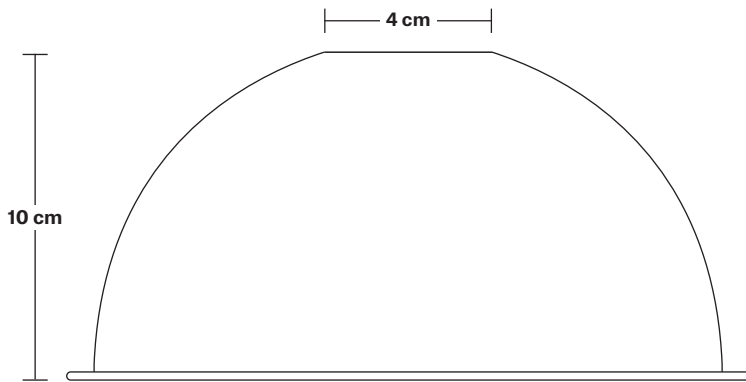

Wall mount screws not included.

Holders available: Brass, Pewter and Copper.

DIMENSIONS

Shade Diameter: 20 cm / 8"

Shade Height (no holder): 10 cm / 4"

Holder Diameter: 6 cm / 2.5"

Holder Height: 18 cm / 7.1"

Ceiling Rose Diameter: 12 cm / 4.9"

Ceiling Rose Height: 2 cm / 0.8"

INDUSTVILLE

Brooklyn Flush Mount Holder

Product Code: BR-FM

H: 17.5 cm x W: 12 cm x D: 12 cm

SPECIFICATIONS

We meet all UK and EU lighting and safety regulations.

INFORMATION

Finishes: Brass, Pewter and Copper.

Ready to be installed, installation required.

Wall mount screws not included.

Ceiling rose: Pewter.

DIMENSIONS

Holder Diameter: 12 cm / 4.7"

Holder Height: 17.5 cm / 6.9"

Ceiling Rose Diameter: 12 cm / 4.7"

Ceiling Rose Depth: 2 cm / 0.8"

Dome - 8 Inch - Shade Only

Product Code: D8-SO

H: 10 cm x W: 20 cm x D: 20 cm

SPECIFICATIONS

We meet all UK and EU lighting and safety regulations.