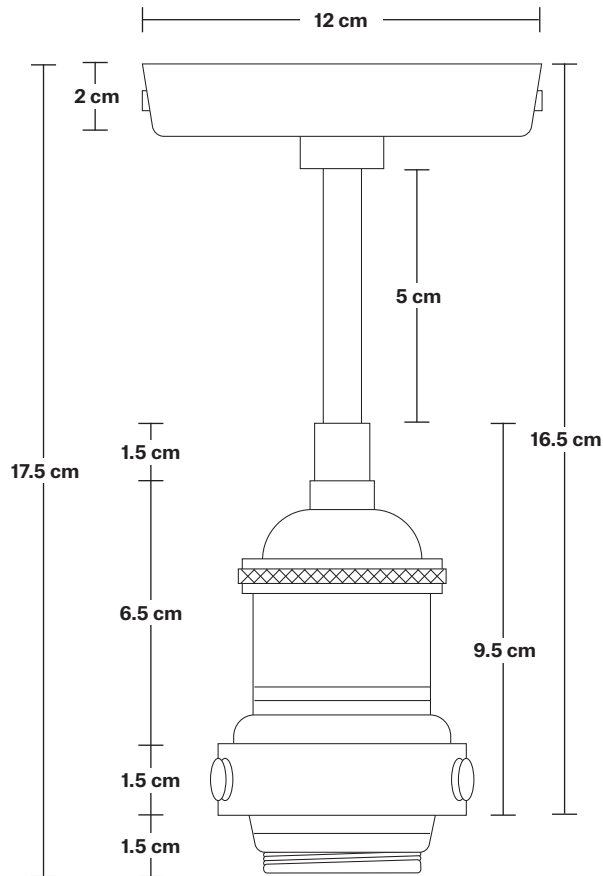

## DIMENSIONS

Shade Diameter: 20 cm / 8"

Shade Height (no holder): 10 cm / 4"

Holder Diameter: 6 cm / 2.5"

Holder Height: 18 cm / 7.1"

Ceiling Rose Diameter: 12 cm / 4.9"

Ceiling Rose Height: 2 cm / 0.8"

# Brooklyn Flush Mount Holder

Product Code: BR-FM

H: 17.5 cm x W: 12 cm x D: 12 cm

## DIMENSIONS

Holder Diameter: 12 cm / 4.7"

Holder Height: 17.5 cm / 6.9"

Ceiling Rose Diameter: 12 cm / 4.7"

Ceiling Rose Depth: 2 cm / 0.8"

## DIMENSIONS

Shade Diameter: 20 cm / 8"

Shade Height: 10 cm / 4"