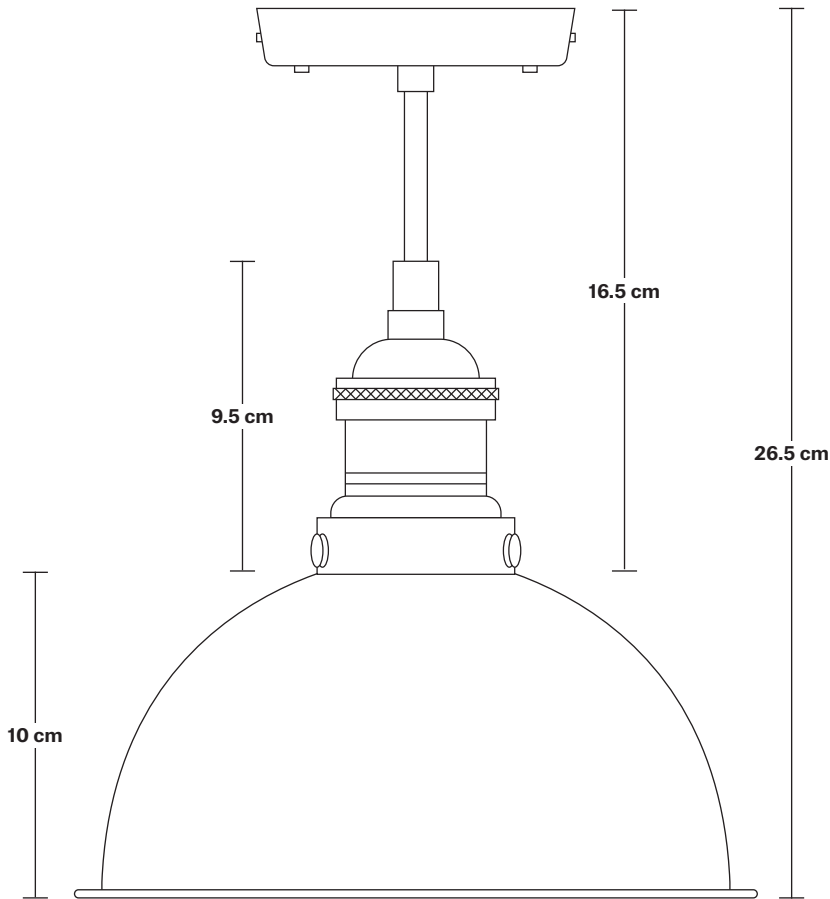

# Brooklyn Dome Flush Mount - 8 Inch

Product Code: BR-DFM8

H: 26.5 cm x W: 20 cm x D: 20 cm

## DIMENSIONS

Shade Diameter: 20 cm / 8"

Shade Height (no holder): 10 cm / 4"

Holder Diameter: 6 cm / 2.5"

Holder Height: 18 cm / 7.1"

Ceiling Rose Diameter: 12 cm / 4.9"

Ceiling Rose Height: 2 cm / 0.8"

## DIMENSIONS

Holder Diameter: 12 cm / 4.7"

Holder Height: 17.5 cm / 6.9"

Ceiling Rose Diameter: 12 cm / 4.7"

Ceiling Rose Depth: 2 cm / 0.8"

## DIMENSIONS

Shade Diameter: 20 cm / 8"

Shade Height: 10 cm / 4"