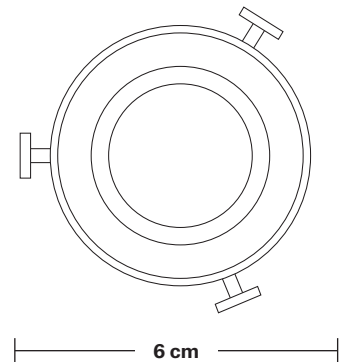

# Brooklyn Dome Flush Mount - 8 Inch

Product Code: BR-DFM8

H: 26.5 cm x W: 20 cm x D: 20 cm

## DIMENSIONS

Shade Diameter: 20 cm / 8"

Shade Height (no holder): 10 cm / 4"

Holder Diameter: 6 cm / 2.5"

Holder Height: 18 cm / 7.1"

Ceiling Rose Diameter: 12 cm / 4.9"

Ceiling Rose Height: 2 cm / 0.8"

# Brooklyn Flush Mount Holder

Product Code: BR-FM

H: 17.5 cm x W: 12 cm x D: 12 cm

## DIMENSIONS

Holder Diameter: 12 cm / 4.7"

Holder Height: 17.5 cm / 6.9"

Ceiling Rose Diameter: 12 cm / 4.7"

Ceiling Rose Depth: 2 cm / 0.8"