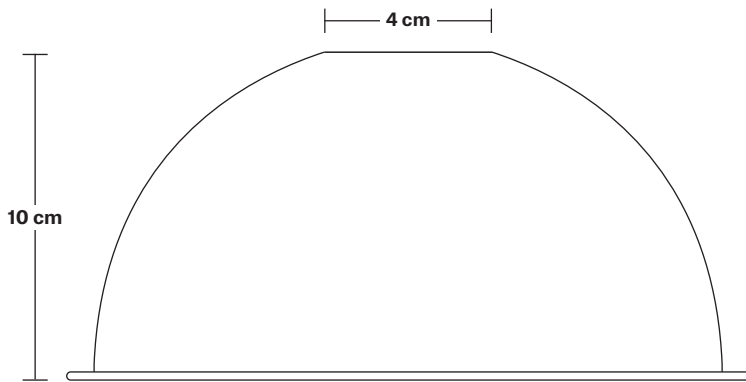

## DIMENSIONS

Shade Diameter: 20 cm / 8"

Shade Height (no holder): 10 cm / 4"

Holder Diameter: 6 cm / 2.5"

Holder Height: 18 cm / 7.1"

Ceiling Rose Diameter: 12 cm / 4.9"

Ceiling Rose Height: 2 cm / 0.8"

## DIMENSIONS

Holder Diameter: 12 cm / 4.7"

Holder Height: 17.5 cm / 6.9"

Ceiling Rose Diameter: 12 cm / 4.7"

Ceiling Rose Depth: 2 cm / 0.8"

# Dome - 8 Inch - Shade Only

Product Code: D8-SO

H: 10 cm x W: 20 cm x D: 20 cm

## DIMENSIONS

Shade Diameter: 20 cm / 8"

Shade Height: 10 cm / 4"