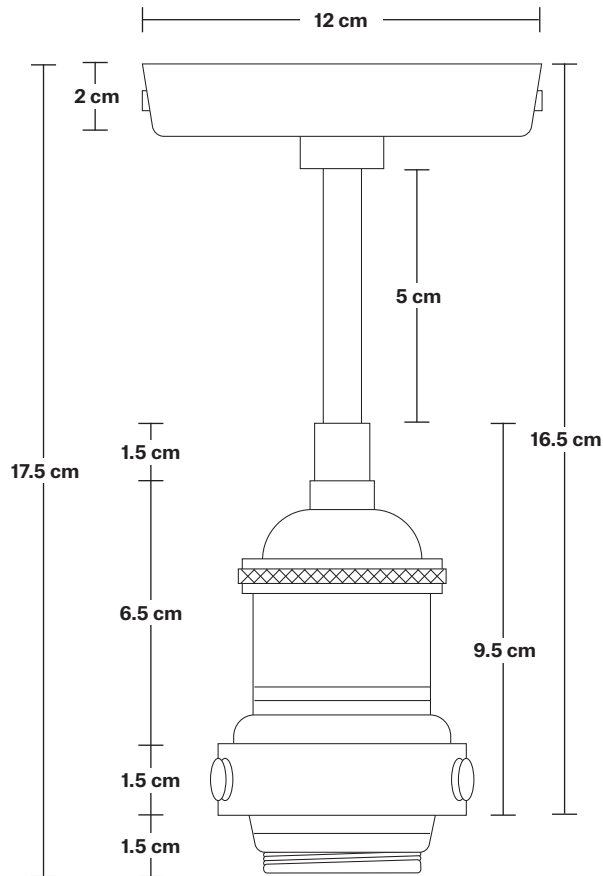

Bulb required: Standard screw (E27) fitting, max 40W.

Shade weight: 0.2 kg | **Holder weight:** 0.5 kg

Maximum weight: 0.7 kg

INFORMATION

Finishes: Brass, Pewter and Copper.

Ready to be installed, installation required.

Wall mount screws not included.

Holders available: Brass, Pewter and Copper.

DIMENSIONS

Shade Diameter: 20 cm / 8"

Shade Height (no holder): 7 cm / 2.6"

Holder Diameter: 6 cm / 2.5"

Holder Height: 18 cm / 7.1"

Ceiling Rose Diameter: 12 cm / 4.9"

Ceiling Rose Height: 2 cm / 0.8"

Brooklyn Flush Mount Holder

Product Code: BR-FM

H: 17.5 cm x W: 12 cm x D: 12 cm

SPECIFICATIONS

We meet all UK and EU lighting and safety regulations.

INFORMATION

Finishes: Brass, Pewter and Copper.

Ready to be installed, installation required.

Wall mount screws not included.

Ceiling rose: Pewter.

DIMENSIONS

Holder Diameter: 12 cm / 4.7"

Holder Height: 17.5 cm / 6.9"