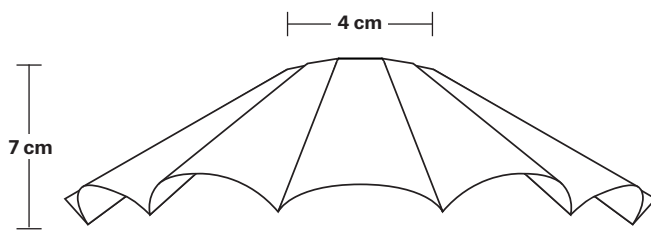

Wall mount screws not included.

Holders available: Brass, Pewter and Copper.

DIMENSIONS

Shade Diameter: 20 cm / 8"

Shade Height (no holder): 7 cm / 2.6"

Holder Diameter: 6 cm / 2.5"

Holder Height: 18 cm / 7.1"

INFORMATION

Finishes: Brass, Pewter and Copper.

Ready to be installed, installation required.

Wall mount screws not included.

Ceiling rose: Pewter.

DIMENSIONS

Holder Diameter: 12 cm / 4.7"

Holder Height: 17.5 cm / 6.9"

Ceiling Rose Diameter: 12 cm / 4.7"

Ceiling Rose Depth: 2 cm / 0.8"

INDUSTVILLE

Umbrella Shade - 8 Inch - Shade Only

Product Code: U8-SO

H: 16 cm x W: 20 cm x D: 20 cm

SPECIFICATIONS

We meet all UK and EU lighting and safety regulations.

INFORMATION

Finishes: Brass, Pewter and Copper.

Ready to be installed, installation required.

Wall mount screws not included.

DIMENSIONS

Shade Diameter: 20 cm / 8"

Shade Height (no holder): 7 cm / 2.6"

Umbrella - 8 Inch - Brass