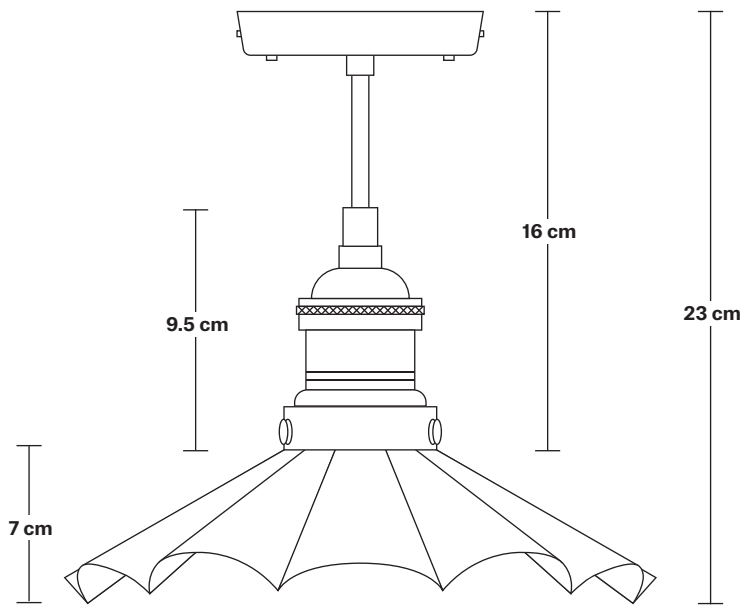

Brooklyn Umbrella Flush Mount - 8 Inch

Product Code: BR-UFM8

H: 23 cm x W: 20 cm x D: 20 cm

SPECIFICATIONS

We meet all UK and EU lighting and safety regulations.

Our products are hand finished to ensure an authentic vintage look and therefore they may vary slightly from those shown in the images.

Bulb required: Standard screw (E27) fitting, max 40W.

Shade weight: 0.2 kg | **Holder weight:** 0.5 kg

Maximum weight: 0.7 kg

INFORMATION

Finishes: Brass, Pewter and Copper.

Ready to be installed, installation required.

Wall mount screws not included.

Holders available: Brass, Pewter and Copper.

DIMENSIONS

Shade Diameter: 20 cm / 8"

Shade Height (no holder): 7 cm / 2.6"

Holder Diameter: 6 cm / 2.5"

Holder Height: 18 cm / 7.1"

Ceiling Rose Diameter: 12 cm / 4.9"

Ceiling Rose Height: 2 cm / 0.8"

Brooklyn Flush Mount Holder

Product Code: BR-FM

H: 17.5 cm x W: 12 cm x D: 12 cm

SPECIFICATIONS

We meet all UK and EU lighting and safety regulations.