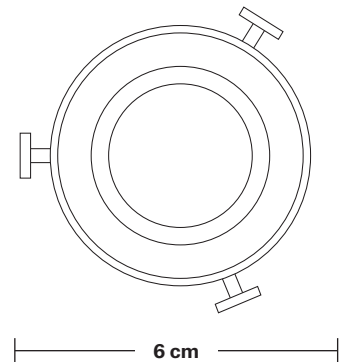

Brooklyn Umbrella Flush Mount - 8 Inch

Product Code: BR-UFM8

H: 23 cm x W: 20 cm x D: 20 cm

SPECIFICATIONS

We meet all UK and EU lighting and safety regulations.

Our products are hand finished to ensure an authentic vintage look and therefore they may vary slightly from those shown in the images.

Bulb required: Standard screw (E27) fitting, max 40W.

Shade weight: 0.2 kg | **Holder weight:** 0.5 kg

Maximum weight: 0.7 kg

INFORMATION

Finishes: Brass, Pewter and Copper.

Ready to be installed, installation required.

Wall mount screws not included.

Holders available: Brass, Pewter and Copper.

DIMENSIONS

Shade Diameter: 20 cm / 8"

Shade Height (no holder): 7 cm / 2.6"

Holder Diameter: 6 cm / 2.5"

Holder Height: 18 cm / 7.1"

Ceiling Rose Diameter: 12 cm / 4.9"

Ceiling Rose Height: 2 cm / 0.8"

Brooklyn Flush Mount Holder

Product Code: BR-FM

H: 17.5 cm x W: 12 cm x D: 12 cm

SPECIFICATIONS

We meet all UK and EU lighting and safety regulations.