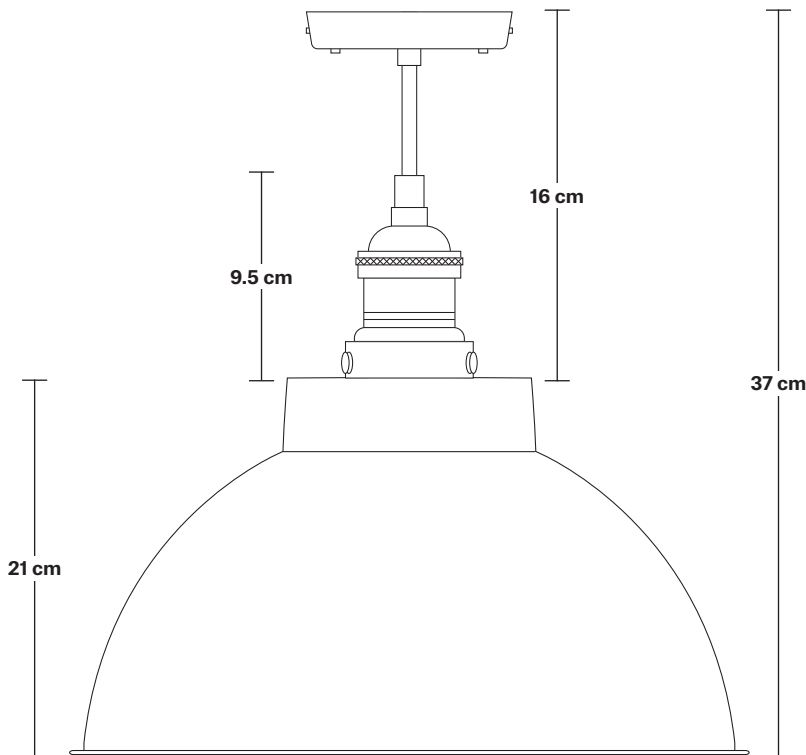

Brooklyn Dome Flush Mount - 13 Inch

Product Code: BR-DFM13

H: 37 cm x W: 33 cm x D: 33 cm

SPECIFICATIONS

We meet all UK and EU lighting and safety regulations.

Our products are hand finished to ensure an authentic vintage look and therefore they may vary slightly from those shown in the images.

Wall mount screws not included.

Holders available: Brass, Pewter and Copper.

DIMENSIONS

Shade Diameter: 33 cm / 13"

Shade Height (no holder): 21 cm / 8.3"

Holder Diameter: 6 cm / 2.5"

Holder Height: 18 cm / 7.1"

Ceiling Rose Diameter: 12 cm / 4.9"

Ceiling Rose Height: 2 cm / 0.8"

Brooklyn Flush Mount Holder

Product Code: BR-FM

H: 17.5 cm x W: 12 cm x D: 12 cm

SPECIFICATIONS

We meet all UK and EU lighting and safety regulations.

Ceiling Rose Diameter: 12 cm / 4.7"

Ceiling Rose Depth: 2 cm / 0.8"

INDUSTVILLE

Dome - 13 Inch - Shade Only

Product Code: D13-SO

H: 21 cm x W: 33 cm x D: 33 cm

SPECIFICATIONS

We meet all UK and EU lighting and safety regulations.