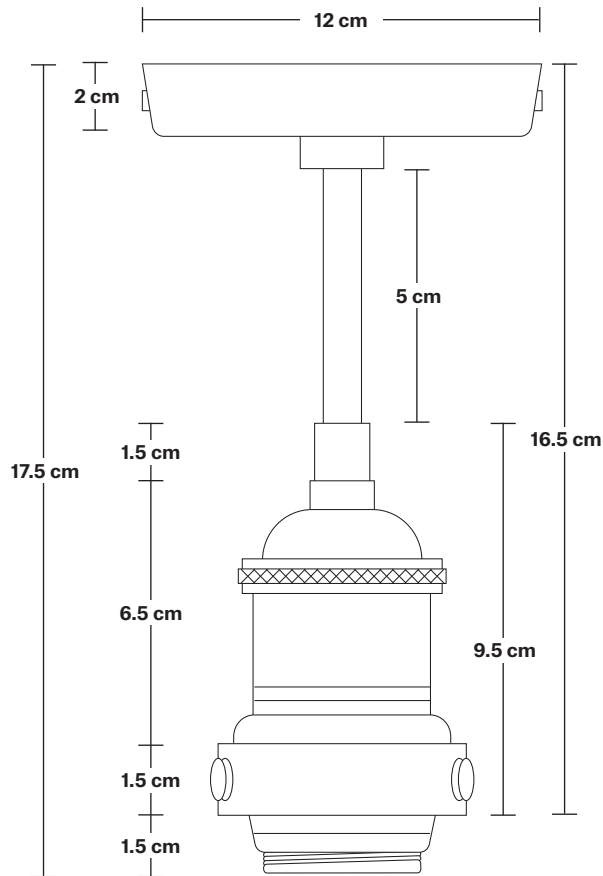

Brooklyn Dome Flush Mount - 13 Inch

Product Code: BR-DFM13

H: 37 cm x W: 33 cm x D: 33 cm

SPECIFICATIONS

We meet all UK and EU lighting and safety regulations.

Our products are hand finished to ensure an authentic vintage look and therefore they may vary slightly from those shown in the images.

Wall mount screws not included.

Holders available: Brass, Pewter and Copper.

DIMENSIONS

Shade Diameter: 33 cm / 13"

Shade Height (no holder): 21 cm / 8.3"

Holder Diameter: 6 cm / 2.5"

Holder Height: 18 cm / 7.1"

Ceiling Rose Diameter: 12 cm / 4.9"

Ceiling Rose Height: 2 cm / 0.8"

Brooklyn Flush Mount Holder

Product Code: BR-FM

H: 17.5 cm x W: 12 cm x D: 12 cm

SPECIFICATIONS

We meet all UK and EU lighting and safety regulations.

Ceiling Rose Diameter: 12 cm / 4.7"

Ceiling Rose Depth: 2 cm / 0.8"

INDUSTVILLE

Dome - 13 Inch - Shade Only

Product Code: D13-SO

H: 21 cm x W: 33 cm x D: 33 cm

SPECIFICATIONS

We meet all UK and EU lighting and safety regulations.