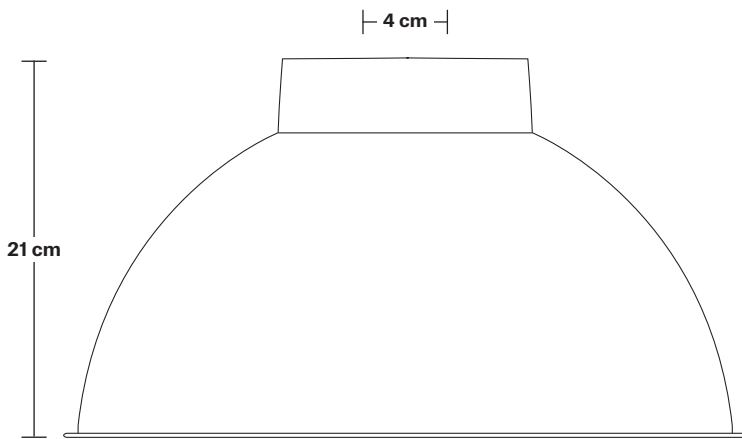

Ceiling Rose Diameter: 12 cm / 4.9"

Ceiling Rose Height: 2 cm / 0.8"

Brooklyn Flush Mount Holder

Product Code: BR-FM

H: 17.5 cm x W: 12 cm x D: 12 cm

SPECIFICATIONS

We meet all UK and EU lighting and safety regulations.

INFORMATION

Finishes: Brass, Pewter and Copper.

Ready to be installed, installation required.

Wall mount screws not included.

Ceiling rose: Pewter.

DIMENSIONS

Holder Diameter: 12 cm / 4.7"

Holder Height: 17.5 cm / 6.9"

Ceiling Rose Diameter: 12 cm / 4.7"

Ceiling Rose Depth: 2 cm / 0.8"

INDUSTVILLE

Dome - 13 Inch - Shade Only

Product Code: D13-SO

H: 21 cm x W: 33 cm x D: 33 cm

SPECIFICATIONS

We meet all UK and EU lighting and safety regulations.

INFORMATION

Finishes: Brass, Pewter, Light Pewter, Copper, Copper & Pewter, Brass & Pewter.

Ready to be installed, installation required.

Wall mount screws not included.

DIMENSIONS

Shade Diameter: 33 cm / 13"