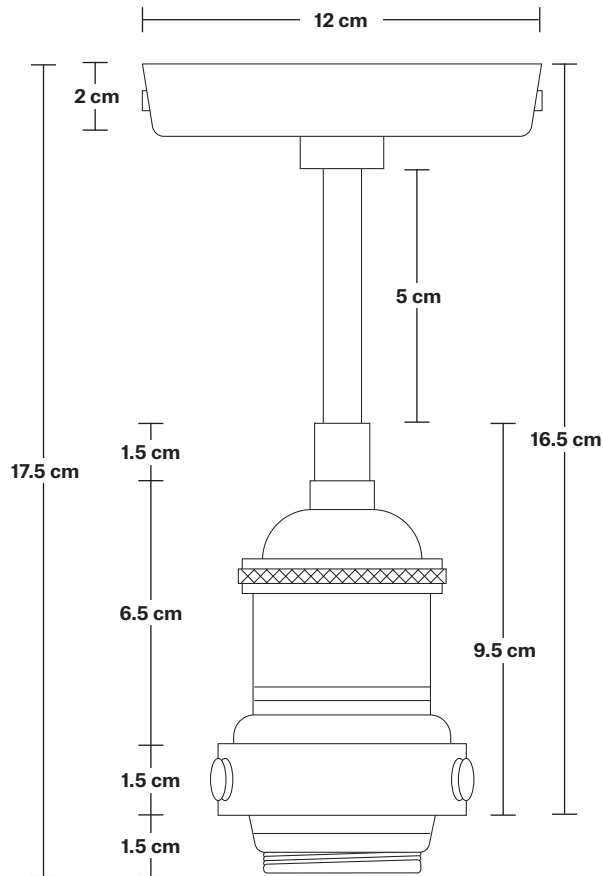

Brooklyn Flush Mount Holder

Product Code: BR-FM

H: 17.5 cm x W: 12 cm x D: 12 cm

SPECIFICATIONS

We meet all UK and EU lighting and safety regulations.

Our products are hand finished to ensure an authentic vintage look and therefore they may vary slightly from those shown in the images.

Bulb required: Standard screw (E27) fitting, max 40W.

Weight: 0.5 kg

INFORMATION

Finishes: Brass, Pewter and Copper.

Ready to be installed, installation required.

Wall mount screws not included.

Ceiling rose: Pewter.

DIMENSIONS

Holder Diameter: 12 cm / 4.7"

Holder Height: 17.5 cm / 6.9"

Ceiling Rose Diameter: 12 cm / 4.7"

Ceiling Rose Depth: 2 cm / 0.8"

INDUSTVILLE