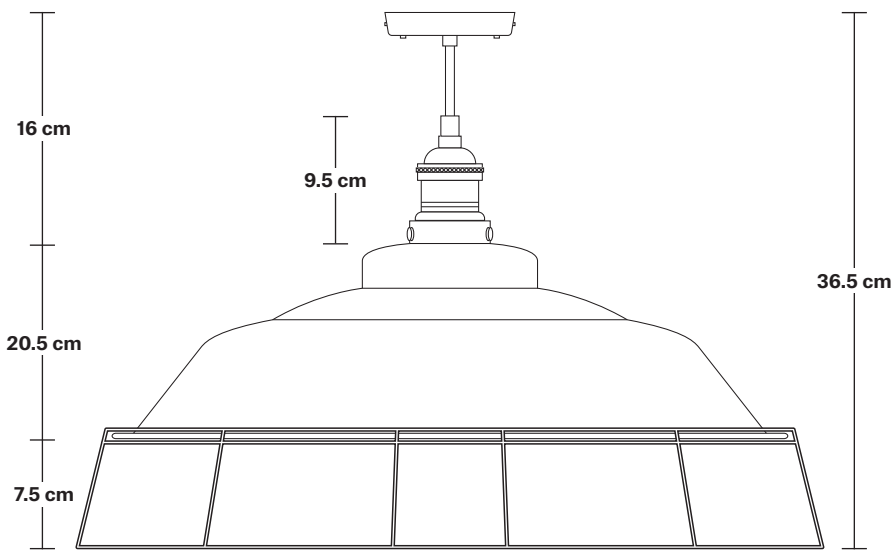

# Brooklyn Step Flush Mount - 16 Inch

Product Code: BR-SFM16

H: 36.5 cm x W: 41 cm x D: 41 cm

## DIMENSIONS

Shade Diameter: 41 cm / 16"

Shade Height (no holder): 13 cm / 5.1"

Holder Diameter: 6 cm / 2.5"

Holder Height: 18 cm / 7.1"

Ceiling Rose Diameter: 12 cm / 4.9"

Ceiling Rose Height: 2 cm / 0.8"

## DIMENSIONS

Holder Diameter: 12 cm / 4.7"

Holder Height: 17.5 cm / 6.9"

Ceiling Rose Diameter: 12 cm / 4.7"

Ceiling Rose Depth: 2 cm / 0.8"

INDUSTVILLE

## DIMENSIONS

Shade Diameter: 41 cm / 16"

Shade Height (no holder): 13 cm / 5.1"