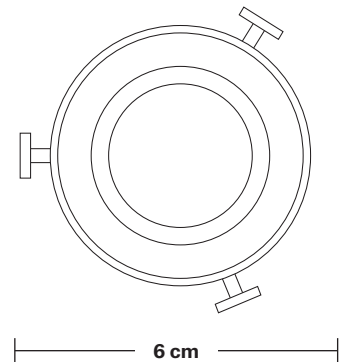

## DIMENSIONS

Shade Diameter: 41 cm / 16"

Shade Height (no holder): 13 cm / 5.1"

Holder Diameter: 6 cm / 2.5"

Holder Height: 18 cm / 7.1"

Ceiling Rose Diameter: 12 cm / 4.9"

Ceiling Rose Height: 2 cm / 0.8"

Cage Diameter: 42.5 cm / 16.8"

Cage Height: 7.5 cm / 3"

INDUSTVILLE

# Brooklyn Flush Mount Holder

Product Code: BR-FM

H: 17.5 cm x W: 12 cm x D: 12 cm

## DIMENSIONS

Holder Diameter: 12 cm / 4.7"

Holder Height: 17.5 cm / 6.9"

Ceiling Rose Diameter: 12 cm / 4.7"

Ceiling Rose Depth: 2 cm / 0.8"

INDUSTVILLE