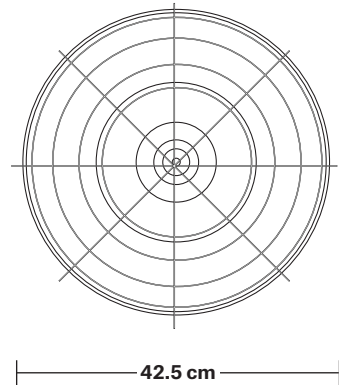

# Brooklyn Step Flush Mount - 16 Inch

Product Code: BR-SFM16

H: 36.5 cm x W: 41 cm x D: 41 cm

## DIMENSIONS

Shade Diameter: 41 cm / 16"

Shade Height (no holder): 13 cm / 5.1"

Holder Diameter: 6 cm / 2.5"

Holder Height: 18 cm / 7.1"

Ceiling Rose Diameter: 12 cm / 4.9"

Ceiling Rose Height: 2 cm / 0.8"

## DIMENSIONS

Holder Diameter: 12 cm / 4.7"

Holder Height: 17.5 cm / 6.9"

Ceiling Rose Diameter: 12 cm / 4.7"

Ceiling Rose Depth: 2 cm / 0.8"

INDUSTVILLE