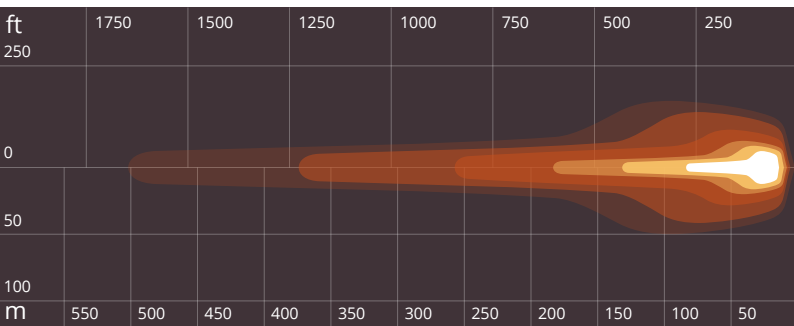

20-Inch 120W

FIREBLADE 120W

The Fireblade 20-Inch 120W LED light bar produces a massive 11,400-lumen output. This low profile, extremely compact light bar is designed to withstand the harsh conditions of the rough off-road tracks.

- 
10 WATT
LEDS
- 
9V-48V
MULTI-VOLT
- 
IP67
WATERPROOF
- 
50,000 HR
LIFESPAN
- 
15G RMS
VIBRATION
- 
AL 6061
HOUSING
- 
IMPACT
RESISTANT
- 
LOW
POWER DRAW

lux 0.5 1 2 5 10 15

698 lux @ 10m

COMBO BEAM

SPECIFICATIONS

Wattage	120 Watt
Light Source	12 × 10W Cree LEDs
Light Output	11,400 Lumen
Voltage	9V-48V DC
Current Draw	10A @ 12V
Operating Temp.	-40°C to +80°C
Vibration	15G rms
IP Rating	IP68
Connector Type	Deutsch DT 2 Pin
Housing	Aluminum
Lens Construction	Polycarbonate
Lifespan	50,000 Hours
Net Weight	2.8 kg (6.2 lbs.)
Warranty	3 Years
Beams Available	Combo