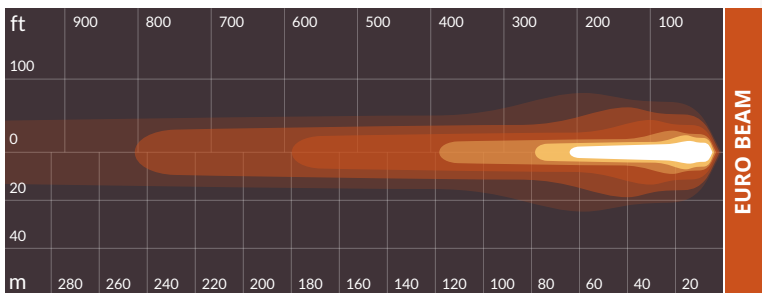

FIREBLADE 80W

The 80W Fireblade is low profile and ideal for where large light output is required, producing a massive 7,600 lumen.

SPECIFICATIONS

Wattage	80 Watt
Light Source	8 × 10W Cree LEDs
Light Output	7,600 Lumen
Voltage	9V-48V DC
Current Draw	6.6A @ 12V
Operating Temp.	-40°C to +80°C
Vibration	15G rms
IP Rating	IP68
Connector Type	Deutsch DT 2 Pin
Housing	Die-Cast Alloy
Lens Construction	Polycarbonate
Bracket	Stainless Steel
Lifespan	50,000 Hours
Net Weight	1.65 kg (3.6 lbs.)
Mounting Suitable	All Types
Warranty	3 Years

PART NUMBERS

STANDARD MOUNT

Euro Beam	EVD108LEDEU
Wide Flood Beam	EVD108LEDWF

HEAVY DUTY MOUNT

Euro Beam	EVD108LEDEU/HD
Wide Flood Beam	EVD108LEDWF/HD

DIMENSIONS