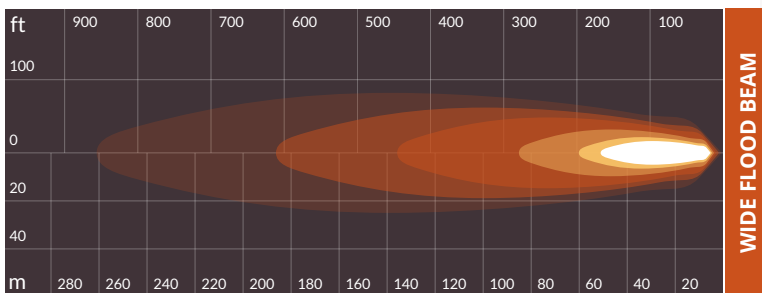

FIREBLADE 80W

The 80W Fireblade is low profile and ideal for where large light output is required, producing a massive 7,600 lumen.

SPECIFICATIONS

Wattage	80 Watt
Light Source	8 × 10W Cree LEDs
Light Output	7,600 Lumen
Voltage	9V-48V DC
Current Draw	6.6A @ 12V
Operating Temp.	-40°C to +80°C
Vibration	15G rms
IP Rating	IP68
Connector Type	Deutsch DT 2 Pin
Housing	Die-Cast Alloy
Lens Construction	Polycarbonate
Bracket	Stainless Steel
Lifespan	50,000 Hours
Net Weight	1.65 kg (3.6 lbs.)
Mounting Suitable	All Types
Warranty	3 Years

PART NUMBERS

STANDARD MOUNT

Euro Beam	EVD108LEDEU
Wide Flood Beam	EVD108LEDWF

HEAVY DUTY MOUNT

Euro Beam	EVD108LEDEU/HD
Wide Flood Beam	EVD108LEDWF/HD

DIMENSIONS