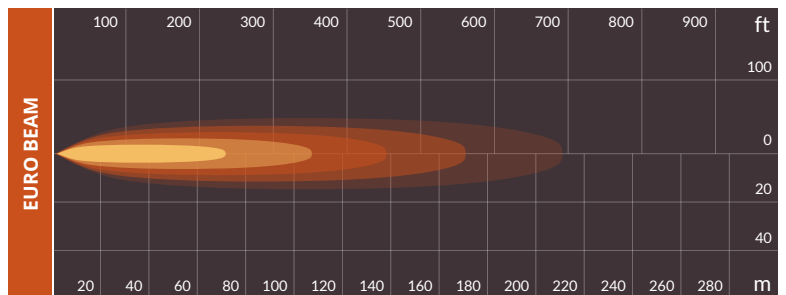

Only 2" square, it produces an impressive 900 lumen while only drawing 0.75 amps.

It has the option of interlocking more than one light to another and features multiple mounting options including a handle bar mount and tow bar mount.

SPECIFICATIONS

Wattage	10 Watt
Light Source	1 × 10W LED
Light Output	900 Lumen
Voltage	12V–48V DC
Current Draw	0.75A @ 12V
Operating Temp.	-40°C to +80°C
Vibration	15.6G rms
IP Rating	IP68
Connector Type	Deutsch DT 2 Pin
Housing	Die-Cast Alloy
Lens Construction	Polycarbonate
Bracket	316 Stainless Steel
Lifespan	50,000 Hours
Net Weight	340 g (12 oz.)
Mounting Suitable	All Types
Warranty	5 Years

PART NUMBERS

Euro Beam	EV100LEDEU
Flood Beam	EV100LEDWF

DIMENSIONS

POD 10W

The Pod 10W LED light is an extremely compact and versatile model, suitable for numerous applications.

15 10 5 2 1 0.5 lux