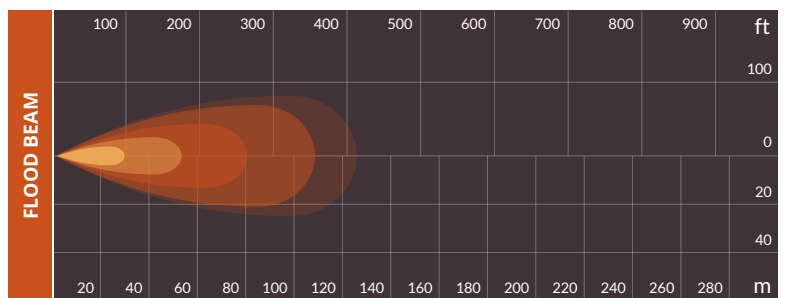

Only 2" square, it produces an impressive 900 lumen while only drawing 0.75 amps.

It has the option of interlocking more than one light to another and features multiple mounting options including a handle bar mount and tow bar mount.

SPECIFICATIONS

Wattage	10 Watt
Light Source	1 × 10W LED
Light Output	900 Lumen
Voltage	12V–48V DC
Current Draw	0.75A @ 12V
Operating Temp.	-40°C to +80°C
Vibration	15.6G rms
IP Rating	IP68
Connector Type	Deutsch DT 2 Pin
Housing	Die-Cast Alloy
Lens Construction	Polycarbonate
Bracket	316 Stainless Steel
Lifespan	50,000 Hours
Net Weight	340 g (12 oz.)
Mounting Suitable	All Types
Warranty	5 Years

PART NUMBERS

Euro Beam	EV100LEDEU
Flood Beam	EV100LEDWF

DIMENSIONS

POD 10W

The Pod 10W LED light is an extremely compact and versatile model, suitable for numerous applications.

15 10 5 2 1 0.5 lux