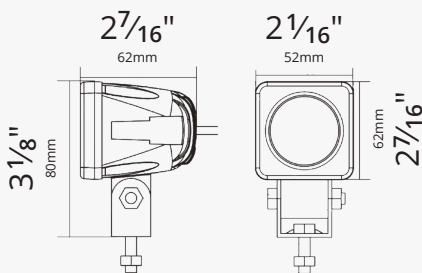

Only 2" square, it produces an impressive 900 lumen while only drawing 0.75 amps.

It has the option of interlocking more than one light to another and features multiple mounting options including a handle bar mount and tow bar mount.

SPECIFICATIONS

Wattage	10 Watt
Light Source	1 × 10W LED
Light Output	900 Lumen
Voltage	12V–48V DC
Current Draw	0.75A @ 12V
Operating Temp.	-40°C to +80°C
Vibration	15.6G rms
IP Rating	IP68
Connector Type	Deutsch DT 2 Pin
Housing	Die-Cast Alloy
Lens Construction	Polycarbonate
Bracket	316 Stainless Steel
Lifespan	50,000 Hours
Net Weight	340 g (12 oz.)
Mounting Suitable	All Types
Warranty	5 Years

PART NUMBERS

Euro Beam	EV100LEDEU
Flood Beam	EV100LEDWF

DIMENSIONS

POD 10W

The Pod 10W LED light is an extremely compact and versatile model, suitable for numerous applications.

15 10 5 2 1 0.5 lux