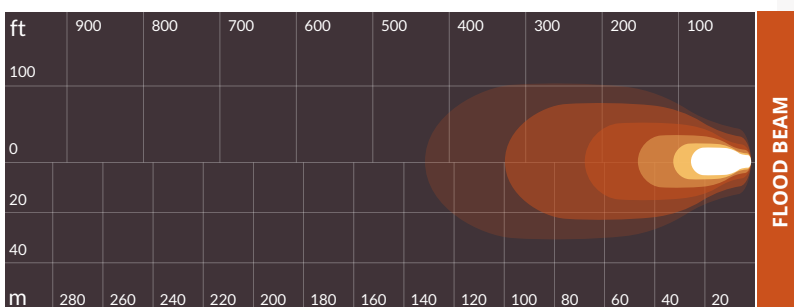

EXTREME II 30W

The 30W LED work pod is an extremely compact, universal light with countless applications. 4-inch square in size, it produces 3,100 lumen while drawing only 2.34 amps, and has a super wide, even spread of light.

Ideal for use with small to medium excavators, bobcats, wheel loaders, or road graders and other construction and logging machinery.

These lights are multi-volt and can be used in all industries.