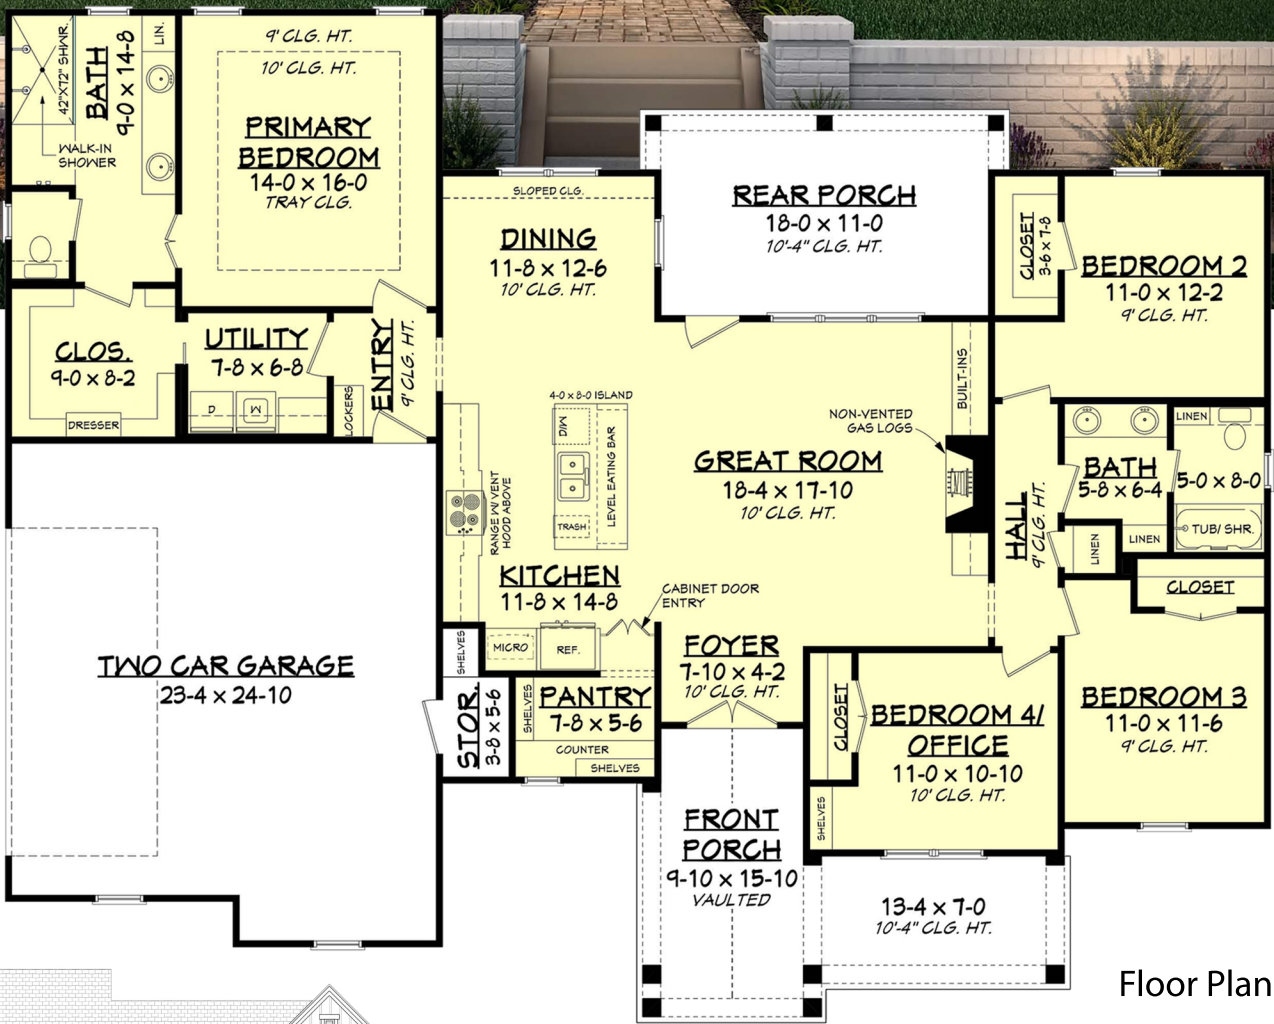

Designing Homes
HOUSE PLAN ZONE
 Building Relationships

Rear Elevation

Floor Plan

Bryant House Plan

1998T

- 1998 Sq Ft.
- 4 Bedrooms
- 2 Bathrooms
- 1 Stories
- 69-6 Width
- 55-4 Depth

Phone: 601.336.3254 sales@hpzplans.com

<https://hpzplans.com/products/bryant-house-plan>